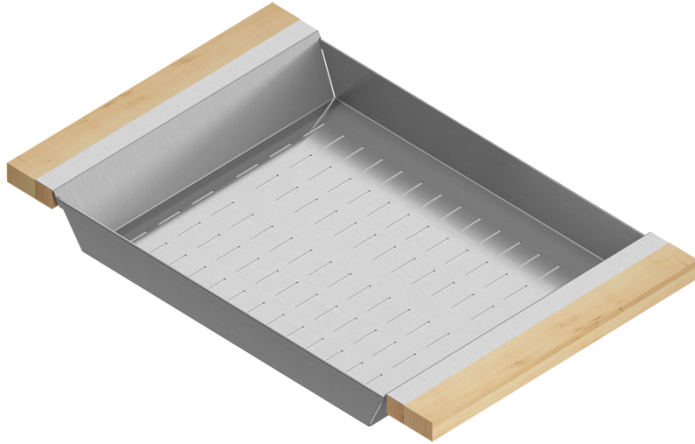

## 205331 | COLANDER

STAINLESS STEEL SINK ACCESSORY

### Specifications

Model	205331
Collection	Colander
Compatible bowl dimension (front-to-back)	18"
Overall dimensions	12" × 19" × 2 1/4"

### Features

- Can be used on top of sink to create extra workspace or on countertop
- Ideal to rinse food or to dry dishes
- Innovative and functional design to match with other standard Home Refinements accessories
- 100% premium hard rock maple or walnut handles for high quality and durability
- Rubber-tipped footings for better stability and protection
- 304 series stainless steel (18/10)
- Elegant no. 4 brushed finish that matches the appliances