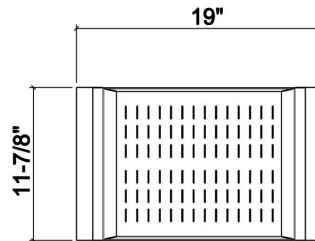

### Specifications

Model	205331
Collection	Colander
Compatible bowl dimension (front-to-back)	18"
Overall dimensions	12" × 19" × 2 1/4"