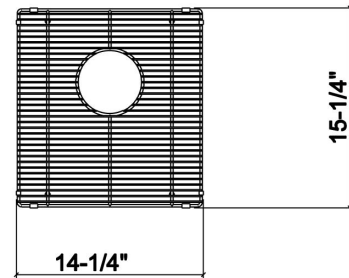

200904 | GRID

STAINLESS STEEL SINK ACCESSORY

Specifications

Model	200904
Collection	Grid
Compatible bowl dimension	15" × 16"
Overall dimensions	14 1/2" × 15 3/8" × 1 1/4"

Features

- Fits UrbanEdge, J7 and J18 collection sinks
- Ideal for rinsing or draining food, or simply protecting the sink surface from scratching
- Rubber-tipped footings for better stability and protection
- Rubber protectors on all corners to protect from scratching bowl sides
- Corrosion resistant and 304 series stainless steel (18/10)