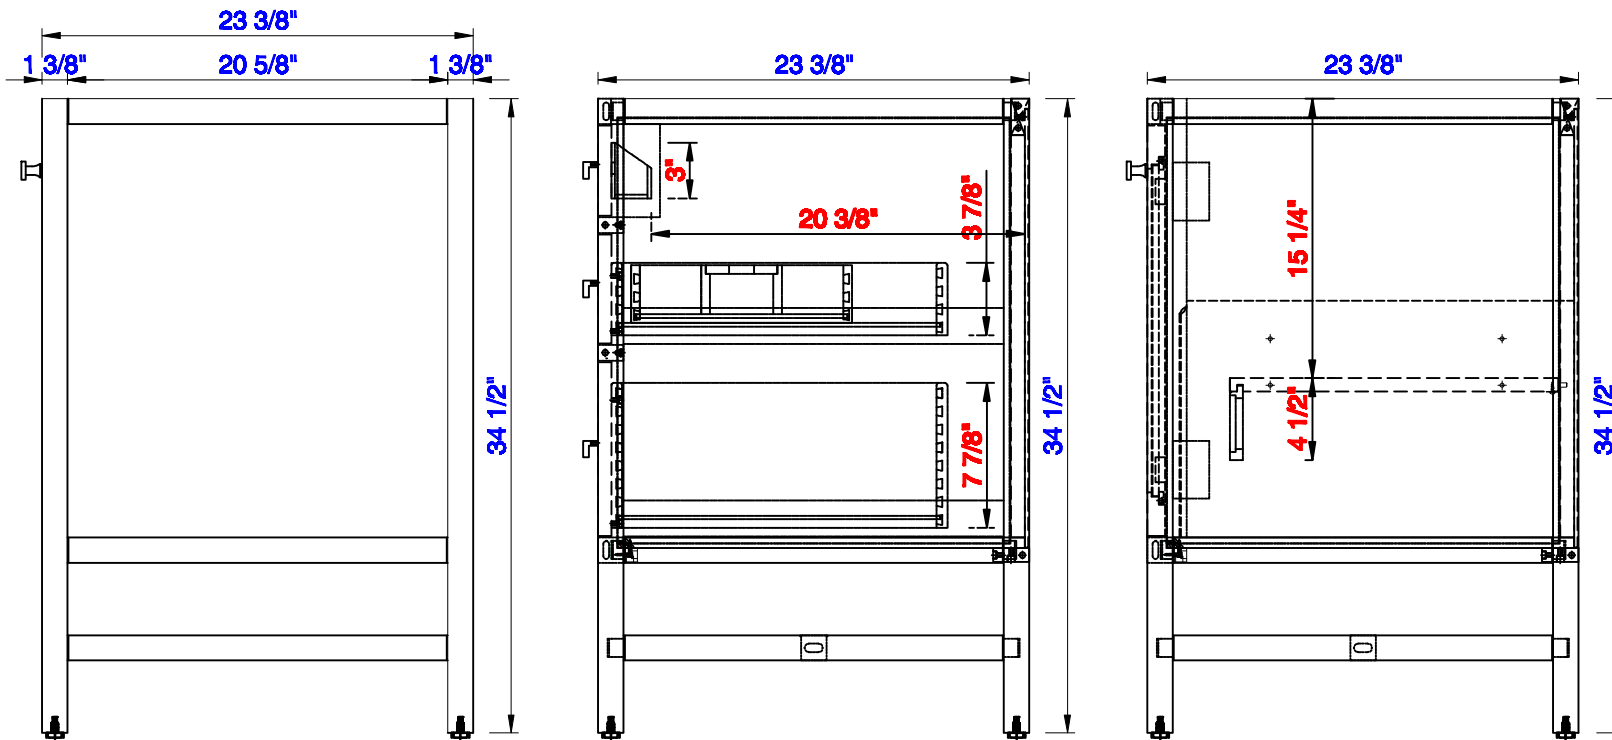

36"

Item Number:
E444-V36-MCA
E444-V36-GW

JAMES MARTIN

VANITIES™

Addison 36" Single Cabinet
Diagrams with Dimensions
page 01 of 03

NOTE ONE: Countertops are not shown in these diagrams. (Cabinet Only)

NOTE TWO: This vanity does not have a Backsplash.

36"

Item Number:
E444-V36-MCA
E444-V36-GW

JAMES MARTIN

VANITIES™

Addison 36" Single Cabinet
Diagrams with Dimensions
page 03 of 03

NOTE ONE: Countertops are not shown in these diagrams. (Cabinet Only)

NOTE TWO: This vanity does not have a Backsplash.

914mm

Item Number:
E444-V36-MCA
E444-V36-GW

JAMES MARTIN

VANITIES™

Addison 914mm Single Cabinet
Diagrams with Dimensions
page 02 of 03

NOTE ONE: Countertops are not shown in these diagrams. (Cabinet Only)

NOTE TWO: Internal Shelves (Shown) are designed to align with sinks in James Martin's Optional Countertops. Customer's own countertops and sinks may align differently, and modification may be required. Please consult our website for Countertop Diagrams: www.jamesmartinvanities.com

Version:202009

914mm

Item Number:
E444-V36-MCA
E444-V36-GW

JAMES MARTIN

VANITIES™

Addison 914mm Single Cabinet
Diagrams with Dimensions
page 03 of 03

NOTE ONE: Countertops are not shown in these diagrams. (Cabinet Only)