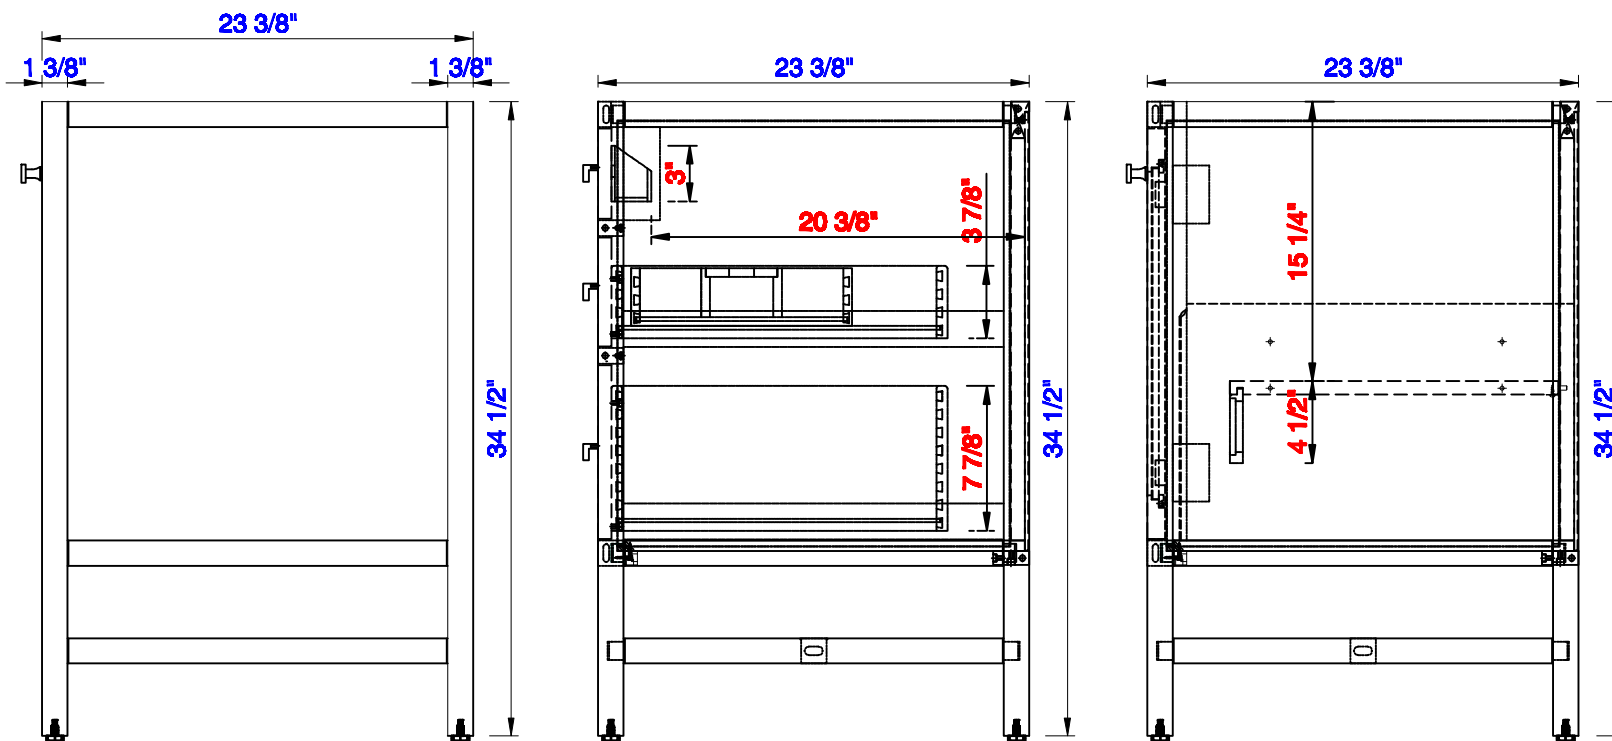

36"

Item Number:
E444-V36-MCA
E444-V36-GW

JAMES MARTIN

VANITIES™

Addison 36" Single Cabinet
Diagrams with Dimensions
page 01 of 03

NOTE ONE: Countertops are not shown in these diagrams. (Cabinet Only)

NOTE TWO: This vanity does not have a Backsplash.

36"

Item Number:
E444-V36-MCA
E444-V36-GW

JAMES MARTIN

VANITIES™

Addison 36" Single Cabinet
Diagrams with Dimensions
page 03 of 03

NOTE ONE: Countertops are not shown in these diagrams. (Cabinet Only)

NOTE TWO: This vanity does not have a Backsplash.

Please consult our website for Countertop Diagrams: www.jamesmartinvanities.com

Version:202009

914mm

Item Number:
E444-V36-MCA
E444-V36-GW

JAMES MARTIN

VANITIES™

Addison 914mm Single Cabinet
Diagrams with Dimensions
page 01 of 03

914mm

Item Number:
E444-V36-MCA
E444-V36-GW

JAMES MARTIN

VANITIES™

Addison 914mm Single Cabinet
Diagrams with Dimensions
page 02 of 03

NOTE ONE: Countertops are not shown in these diagrams. (Cabinet Only)

NOTE TWO: Internal Shelves (Shown) are designed to align with sinks in James Martin's Optional Countertops. Customer's own countertops and sinks may align differently, and modification may be required. Please consult our website for Countertop Diagrams: www.jamesmartinvanities.com