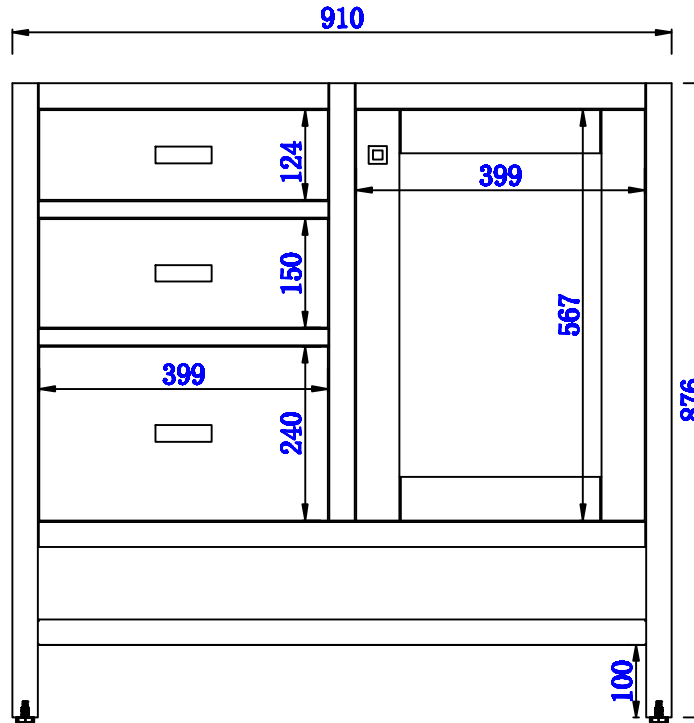

36"

Item Number:
E444-V36-MCA
E444-V36-GW

JAMES MARTIN

VANITIES™

Addison 36" Single Cabinet
Diagrams with Dimensions
page 01 of 03

NOTE ONE: Countertops are not shown in these diagrams. (Cabinet Only)

NOTE TWO: This vanity does not have a Backsplash.

36"

Item Number:
E444-V36-MCA
E444-V36-GW

JAMES MARTIN

VANITIES™

Addison 36" Single Cabinet
Diagrams with Dimensions
page 03 of 03

NOTE ONE: Countertops are not shown in these diagrams. (Cabinet Only)

NOTE TWO: This vanity does not have a Backsplash.

Please consult our website for Countertop Diagrams: www.jamesmartinvanities.com

Version:202009

914mm

Item Number:
E444-V36-MCA
E444-V36-GW

JAMES MARTIN

VANITIES™

Addison 914mm Single Cabinet
Diagrams with Dimensions
page 01 of 03

914mm

Item Number:
E444-V36-MCA
E444-V36-GW

JAMES MARTIN

VANITIES™

Addison 914mm Single Cabinet
Diagrams with Dimensions
page 02 of 03

NOTE ONE: Countertops are not shown in these diagrams. (Cabinet Only)

NOTE TWO: Internal Shelves (Shown) are designed to align with sinks in James Martin's Optional Countertops. Customer's own countertops and sinks may align differently, and modification may be required. Please consult our website for Countertop Diagrams: www.jamesmartinvanities.com