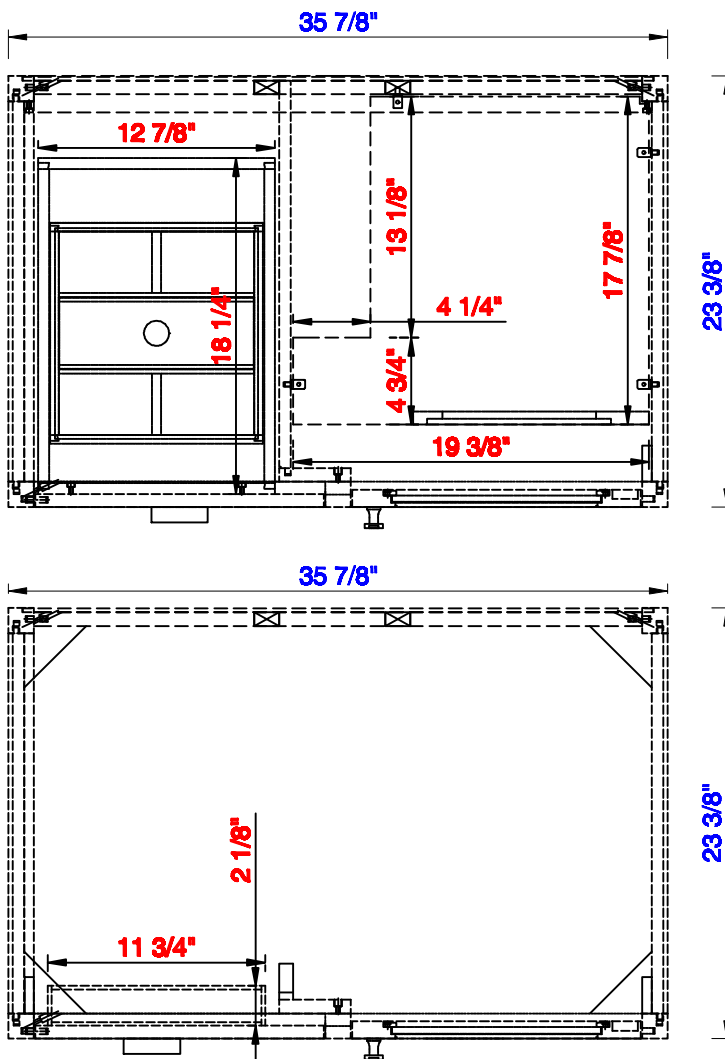

36"

Item Number:
E444-V36-MCA
E444-V36-GW

JAMES MARTIN

VANITIES™

Addison 36" Single Cabinet
Diagrams with Dimensions
page 01 of 03

NOTE ONE: Countertops are not shown in these diagrams. (Cabinet Only)

NOTE TWO: This vanity does not have a Backsplash.

Please consult our website for Countertop Diagrams: www.jamesmartinvanities.com

Version:202009

36"

Item Number:
E444-V36-MCA
E444-V36-GW

JAMES MARTIN

VANITIES™

Addison 36" Single Cabinet
Diagrams with Dimensions
page 02 of 03

NOTE ONE: Countertops are not shown in these diagrams. (Cabinet Only)

NOTE TWO: Internal Shelves (Shown) are designed to align with sinks in James Martin's Optional Countertops. Customer's own countertops and sinks may align differently, and modification may be required. Please consult our website for Countertop Diagrams: www.jamesmartinvanities.com

36"

Item Number:
E444-V36-MCA
E444-V36-GW

JAMES MARTIN

VANITIES™

Addison 36" Single Cabinet
Diagrams with Dimensions
page 03 of 03

NOTE ONE: Countertops are not shown in these diagrams. (Cabinet Only)

NOTE TWO: This vanity does not have a Backsplash.