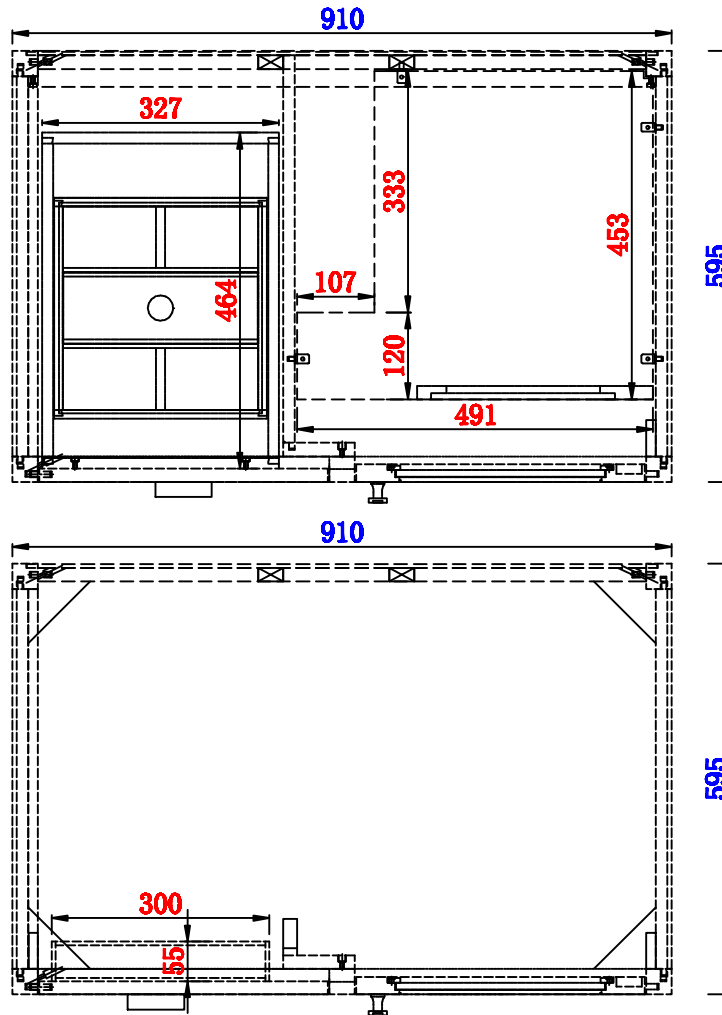

36"

Item Number:
E444-V36-MCA
E444-V36-GW

JAMES MARTIN

VANITIES™

Addison 36" Single Cabinet
Diagrams with Dimensions
page 01 of 03

NOTE ONE: Countertops are not shown in these diagrams. (Cabinet Only)

NOTE TWO: This vanity does not have a Backsplash.

36"

Item Number:
E444-V36-MCA
E444-V36-GW

JAMES MARTIN

VANITIES™

Addison 36" Single Cabinet
Diagrams with Dimensions
page 03 of 03

NOTE ONE: Countertops are not shown in these diagrams. (Cabinet Only)

NOTE TWO: This vanity does not have a Backsplash.

914mm

Item Number:
E444-V36-MCA
E444-V36-GW

JAMES MARTIN

VANITIES™

Addison 914mm Single Cabinet
Diagrams with Dimensions
page 02 of 03

NOTE ONE: Countertops are not shown in these diagrams. (Cabinet Only)

NOTE TWO: Internal Shelves (Shown) are designed to align with sinks in James Martin's Optional Countertops. Customer's own countertops and sinks may align differently, and modification may be required. Please consult our website for Countertop Diagrams: www.jamesmartinvanities.com

Version:202009

914mm

Item Number:
E444-V36-MCA
E444-V36-GW

JAMES MARTIN

VANITIES™

Addison 914mm Single Cabinet
Diagrams with Dimensions
page 03 of 03

NOTE ONE: Countertops are not shown in these diagrams. (Cabinet Only)