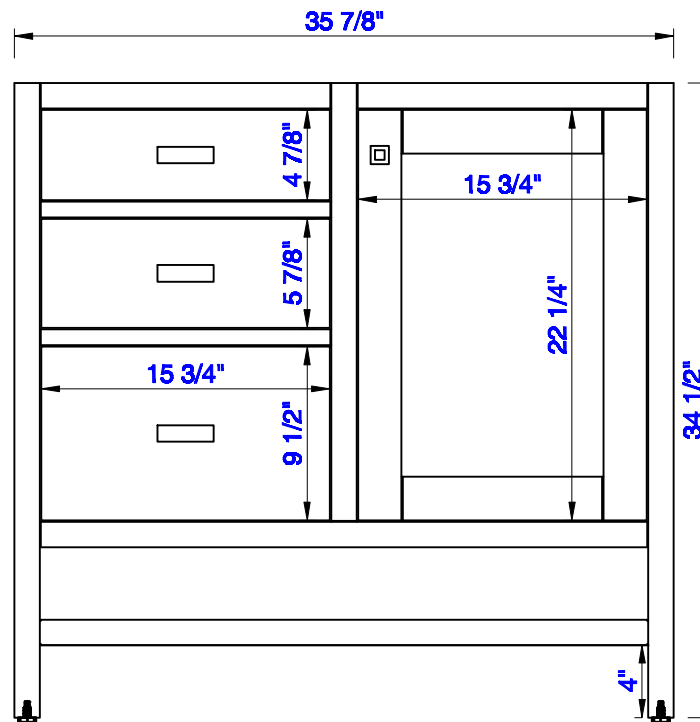

36"

Item Number:
E444-V36-MCA
E444-V36-GW

JAMES MARTIN

VANITIES™

Addison 36" Single Cabinet
Diagrams with Dimensions
page 01 of 03

NOTE ONE: Countertops are not shown in these diagrams. (Cabinet Only)

NOTE TWO: This vanity does not have a Backsplash.

Please consult our website for Countertop Diagrams: www.jamesmartinvanities.com

Version:202009

36"

Item Number:
E444-V36-MCA
E444-V36-GW

JAMES MARTIN

VANITIES™

Addison 36" Single Cabinet
Diagrams with Dimensions
page 02 of 03

36"

Item Number:
E444-V36-MCA
E444-V36-GW

JAMES MARTIN

VANITIES™

Addison 36" Single Cabinet
Diagrams with Dimensions
page 03 of 03

NOTE ONE: Countertops are not shown in these diagrams. (Cabinet Only)

NOTE TWO: This vanity does not have a Backsplash.

914mm

Item Number:
E444-V36-MCA
E444-V36-GW

JAMES MARTIN

VANITIES™

Addison 914mm Single Cabinet
Diagrams with Dimensions
page 02 of 03

NOTE ONE: Countertops are not shown in these diagrams. (Cabinet Only)

NOTE TWO: Internal Shelves (Shown) are designed to align with sinks in James Martin's Optional Countertops. Customer's own countertops and sinks may align differently, and modification may be required. Please consult our website for Countertop Diagrams: www.jamesmartinvanities.com