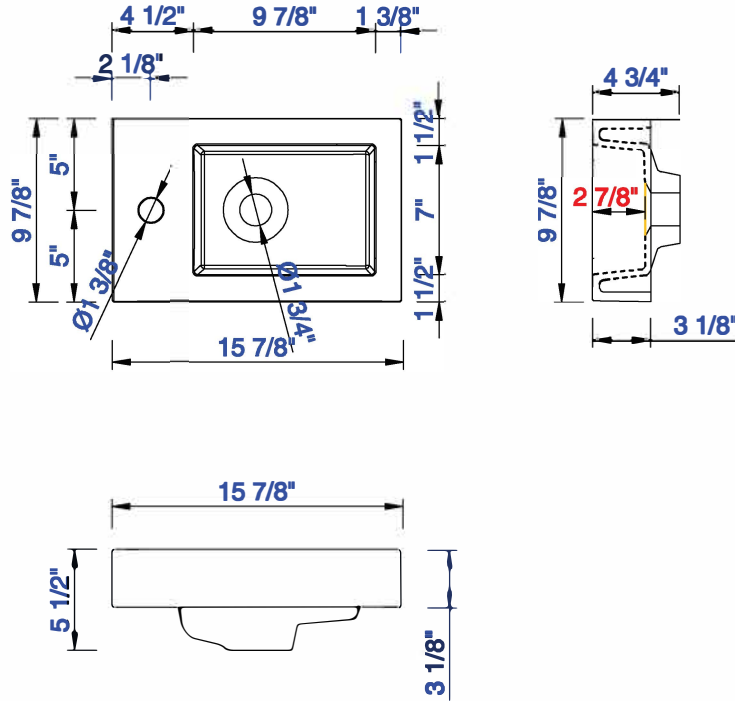

15 3/4"

Item Number:
CSP-S1610-WG

JAMES MARTIN

VANITIES™

CSP 15 7/8" Countertop with
Integrated Basin Sink
Diagrams with Dimensions
page 01 of 01

403mm

Item Number:
CSP-S1610-WG

JAMES MARTIN

VANITIES™

CSP 403mm Countertop with
Integrated Basin Sink
Diagrams with Dimensions
page 01 of 01