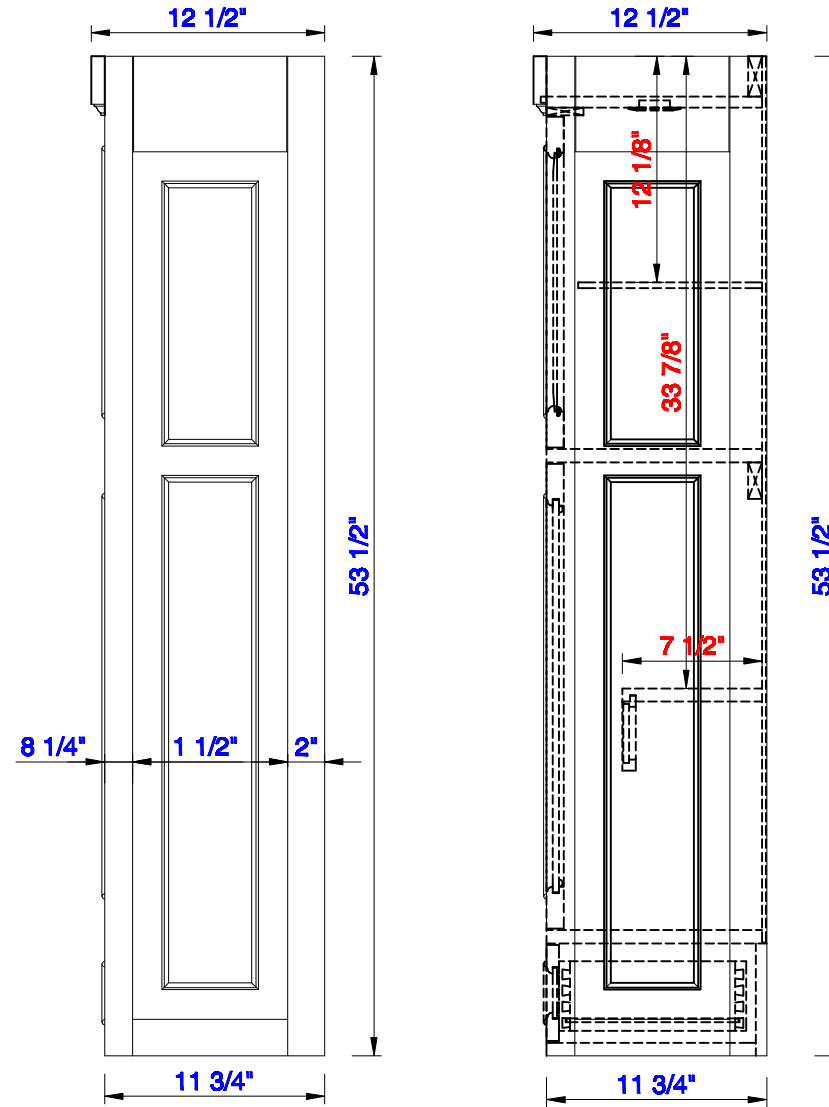

31 1/4"

Item Number:
825-H30-BW

JAMES MARTIN

VANITIES™

De Soto 31 1/4" Tower Hutch
Diagrams with Dimensions
page 03 of 03