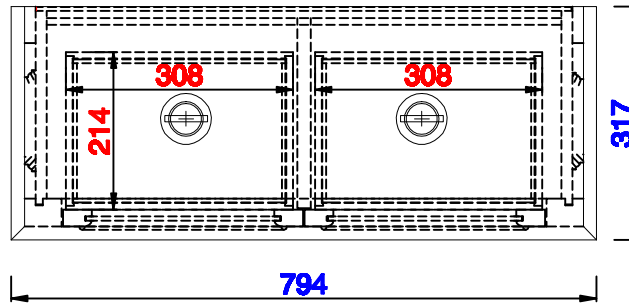

794mm

Item Number:
825-H30-BW

JAMES MARTIN

VANITIES™

De Soto 794mm Tower Hutch
Diagrams with Dimensions
page 02 of 03