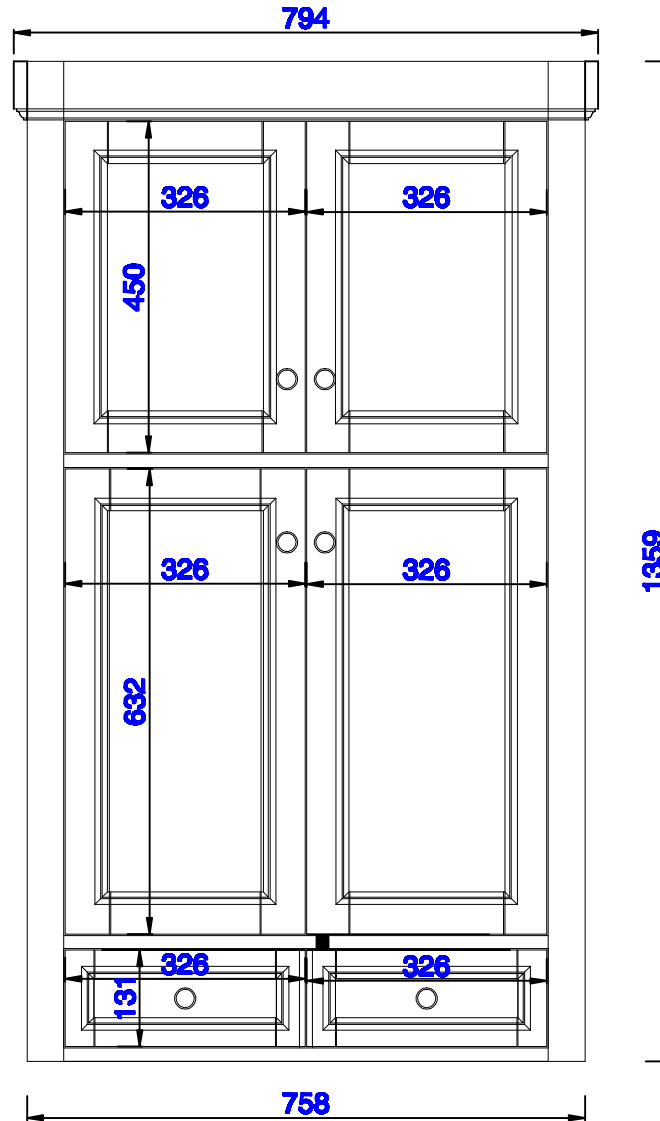

794mm

Item Number:
825-H30-BW

JAMES MARTIN

VANITIES™

De Soto 794mm Tower Hutch
Diagrams with Dimensions
page 01 of 03

Version:202004