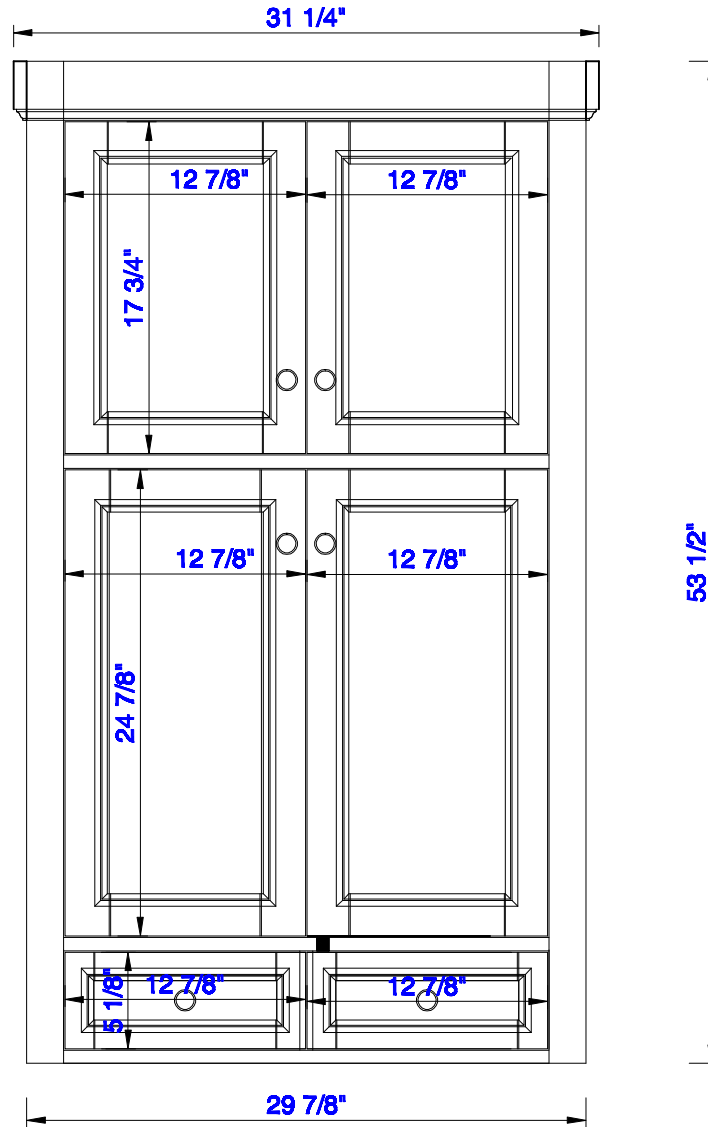

31 1/4"

Item Number:
825-H30-BW

JAMES MARTIN

VANITIES™

De Soto 31 1/4" Tower Hutch
Diagrams with Dimensions
page 01 of 03