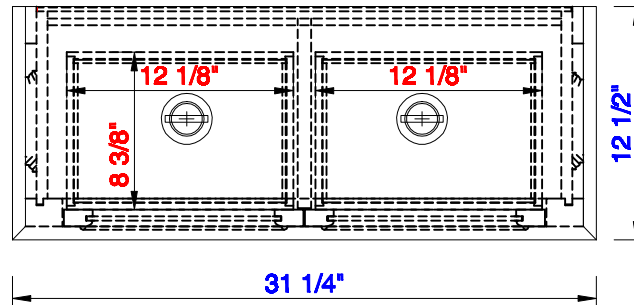

31 1/4"

Item Number:
825-H30-BW

JAMES MARTIN

VANITIES™

De Soto 31 1/4" Tower Hutch
Diagrams with Dimensions
page 02 of 03