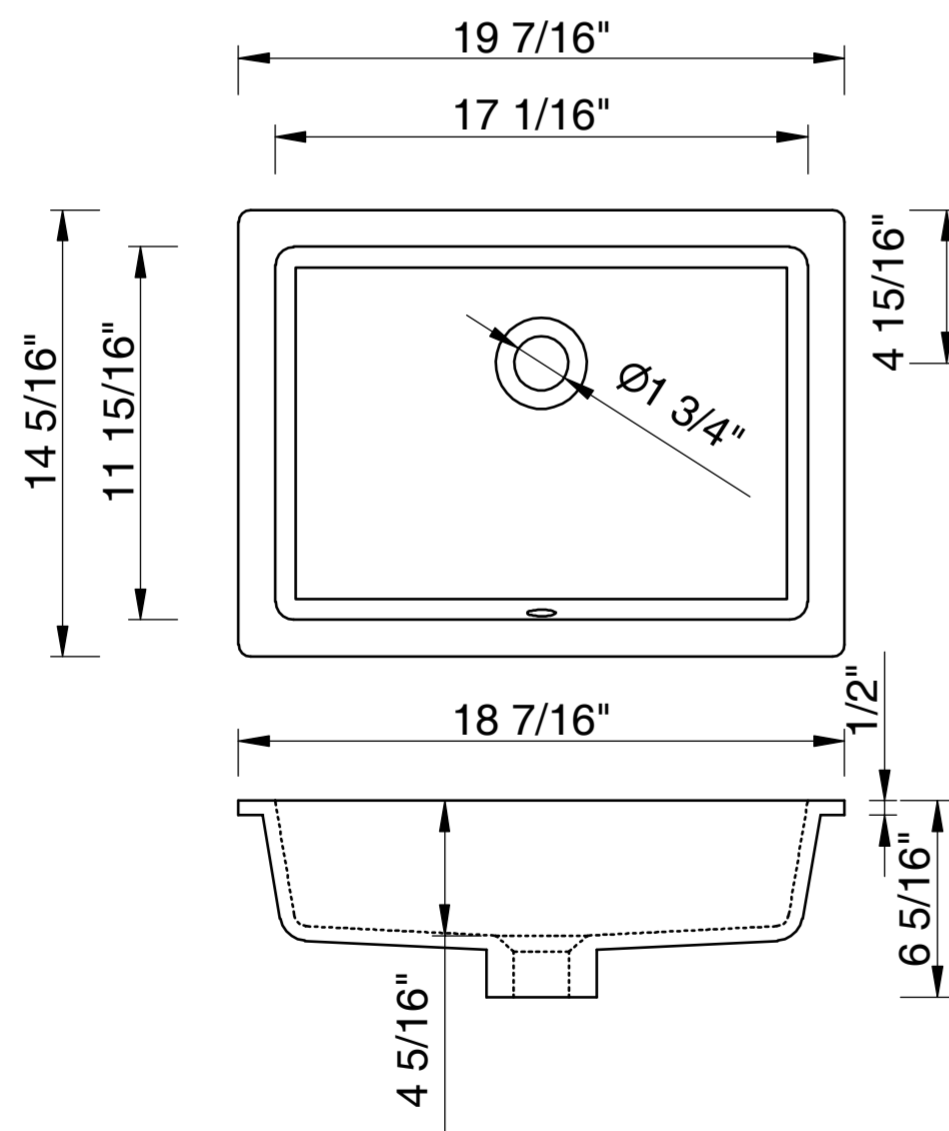

James Martin Vanities - Rectangular Undermount Sink (Basin) **SNK-SS-RC-NCG**

Used with 3cm thickness premium rectangular countertops:
Silestone Quartz

JAMES MARTIN

VANITIES™

Imperial Measurements

OD Size: 494 x 364 x 160 mm
19 7/16" x 14 5/16" x 6 5/16"
ID Size: 434 x 304 mm
17 1/16" x 11 15/16"

Metric Measurements