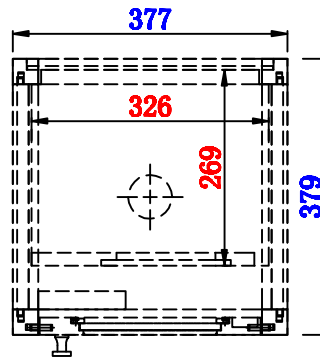

377mm

Item Number:
E444-H15R-MCA

JAMES MARTIN

VANITIES™

Addison 377mm Grand Tower Hutch - Right
Diagrams with Dimensions
page 02 of 03