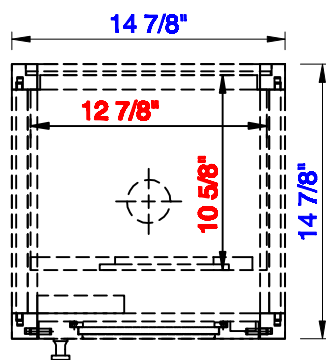

14 7/8"

Item Number:
E444-H15R-MCA

JAMES MARTIN

VANITIES™

Addison 14 7/8" Grand Tower Hutch - Right
Diagrams with Dimensions
page 02 of 03