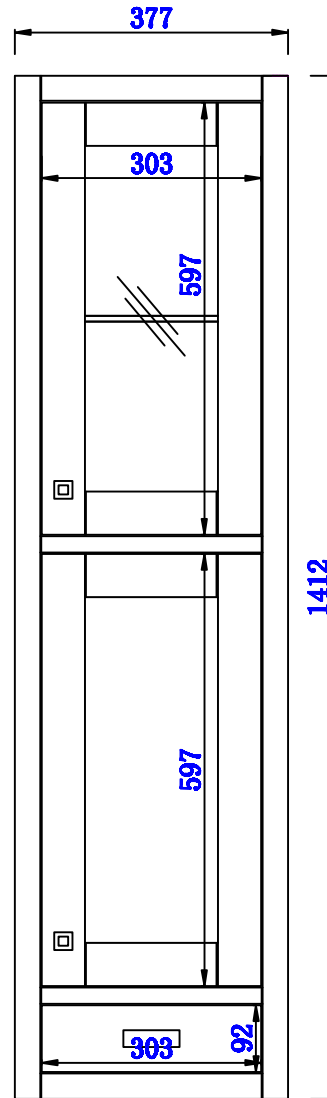

377mm

Item Number:
E444-H15R-MCA

JAMES MARTIN

VANITIES™

Addison 377mm Grand Tower Hutch - Right
Diagrams with Dimensions
page 01 of 03