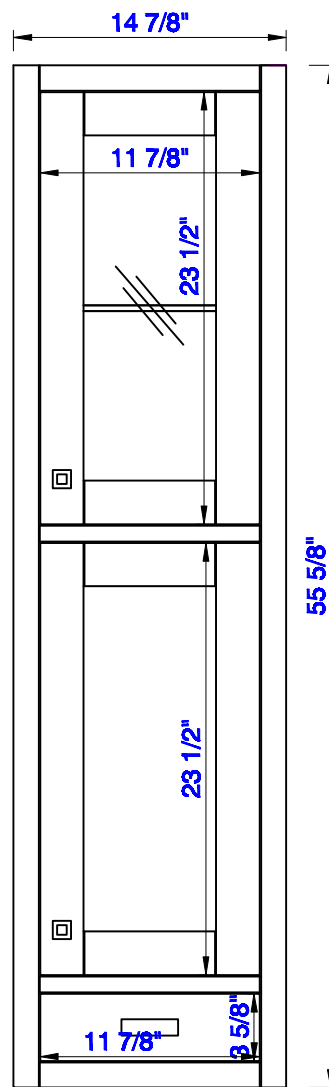

14 7/8"

Item Number:
E444-H15R-MCA

JAMES MARTIN

VANITIES™

Addison 14 7/8" Grand Tower Hutch - Right
Diagrams with Dimensions
page 01 of 03