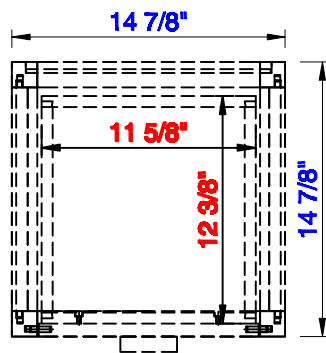

14 7/8"

Item Number:
E444-H15R-MCA

JAMES MARTIN

VANITIES™

Addison 14 7/8" Grand Tower Hutch - Right
Diagrams with Dimensions
page 02 of 03