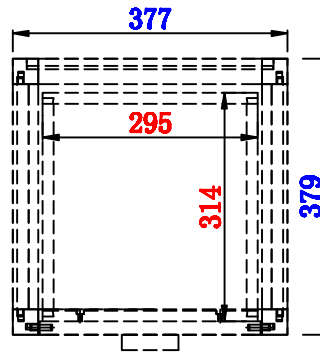

377mm

Item Number:
E444-H15R-MCA

JAMES MARTIN

VANITIES™

Addison 377mm Grand Tower Hutch - Right
Diagrams with Dimensions
page 02 of 03