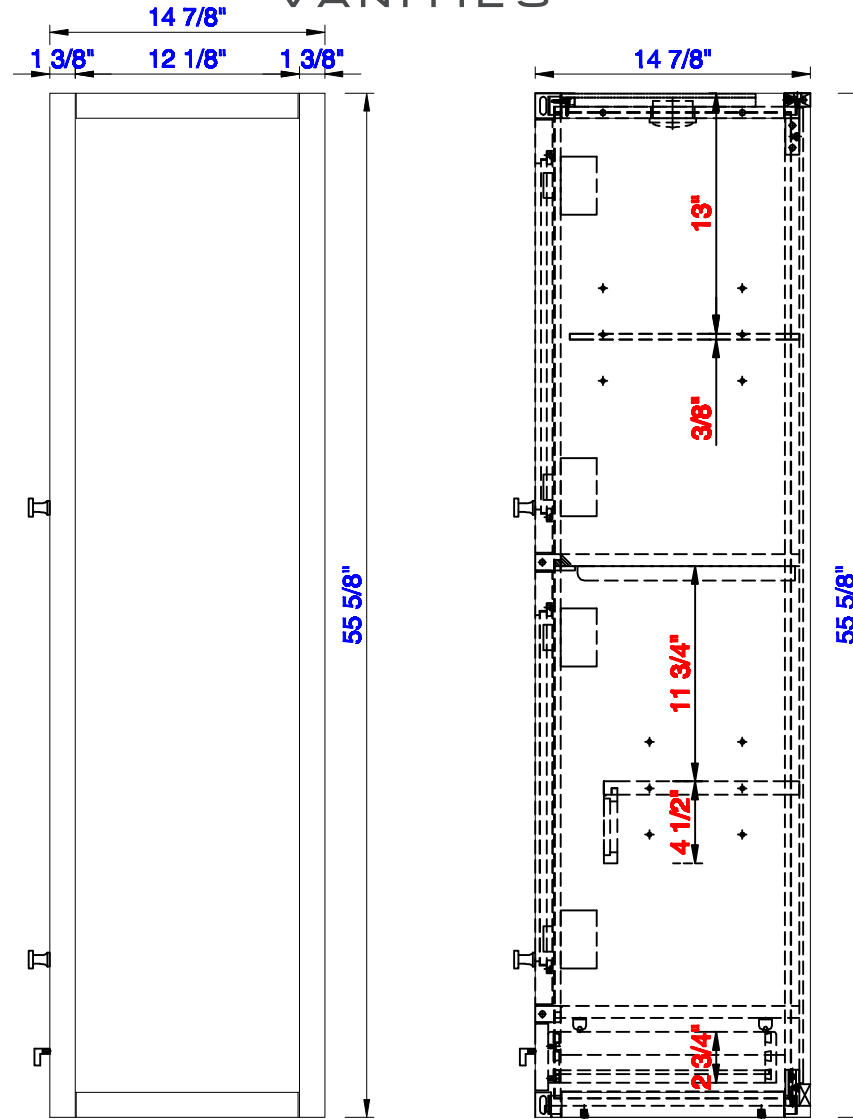

14 7/8"

Item Number:
E444-H15R-MCA

JAMES MARTIN

VANITIES™

Addison 14 7/8" Grand Tower Hutch - Right
Diagrams with Dimensions
page 03 of 03