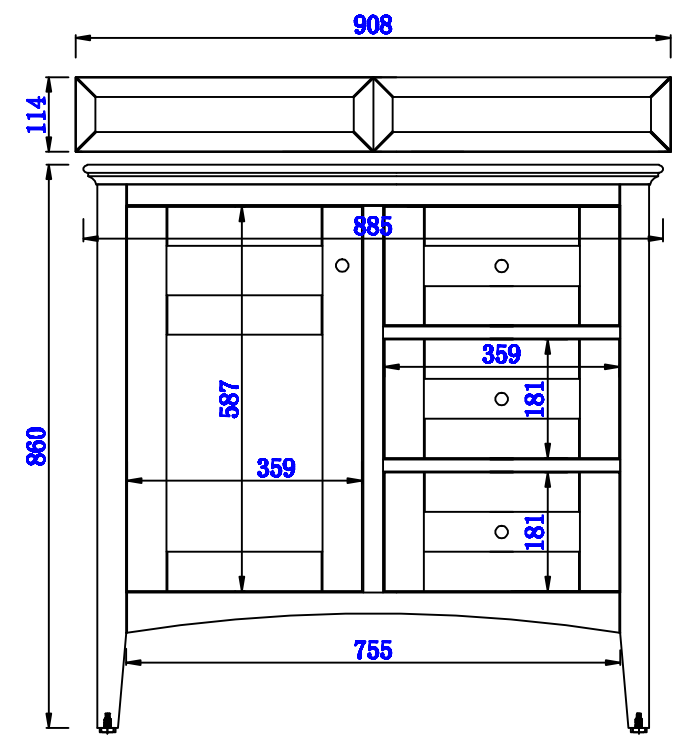

36"

Item Number:

527-V36-BW
527-V36-SL

JAMES MARTIN

VANITIES

Palisades 36" Single Vanity

Diagrams with Dimensions
page 01 of 03

NOTE ONE: Countertops are not shown in these diagrams. (Cabinet Only)

Please consult our website for Countertop Diagrams: www.jamesmartinvanities.com

914 mm

Item Number:
527-V36-BW
527-V36-SL

JAMES MARTIN

VANITIES

Palisades 914mm Single Vanity

Diagrams with Dimensions
page 01 of 03

NOTE ONE: Countertops are not shown in these diagrams. (Cabinet Only)

NOTE TWO: Wood Backsplash (Shown) is designed for the molding detail to align with sinks in James Martin's Optional Countertops.

Customer's own countertops and sinks may align differently, and modification may be required.

Please consult our website for Countertop Diagrams: www.jamesmartinvanities.com

914 mm

Item Number:
527-V36-BW
527-V36-SL

JAMES MARTIN

VANITIES

Palisades 914mm Single Vanity

Diagrams with Dimensions
page 02 of 03