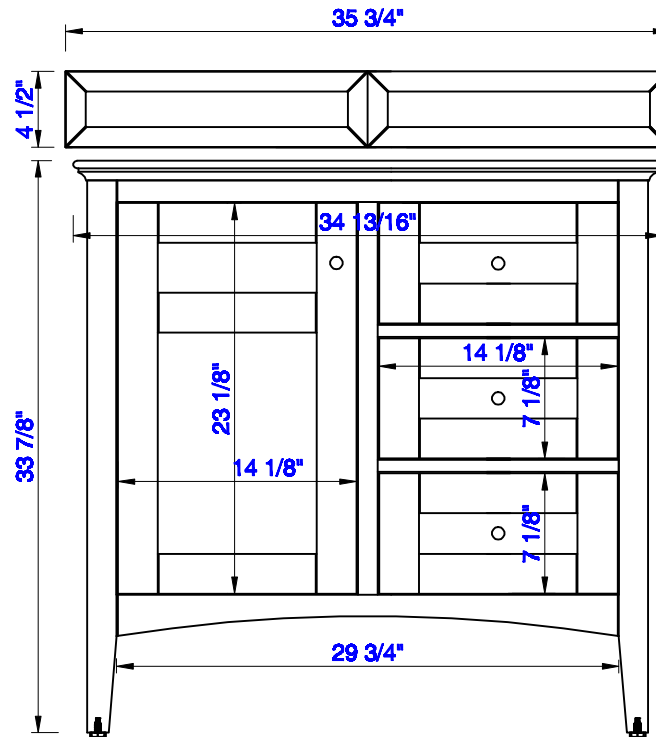

36"

Item Number:

527-V36-BW
527-V36-SL

JAMES MARTIN

VANITIES

Palisades 36" Single Vanity

Diagrams with Dimensions
page 01 of 03

NOTE ONE: Countertops are not shown in these diagrams. (Cabinet Only)

NOTE TWO: Wood Backsplash (Shown) is designed for the molding detail to align with sinks in James Martin's Optional Countertops.

Customer's own countertops and sinks may align differently, and modification may be required.

Please consult our website for Countertop Diagrams: www.jamesmartinvanities.com

36"

Item Number:

527-V36-BW
527-V36-SL

JAMES MARTIN

VANITIES

Palisades 36" Single Vanity

Diagrams with Dimensions
page 02 of 03

914 mm

Item Number:

527-V36-BW
527-V36-SL

JAMES MARTIN

VANITIES

Palisades 914mm Single Vanity

Diagrams with Dimensions
page 03 of 03

NOTE ONE: Countertops are not shown in these diagrams. (Cabinet Only)