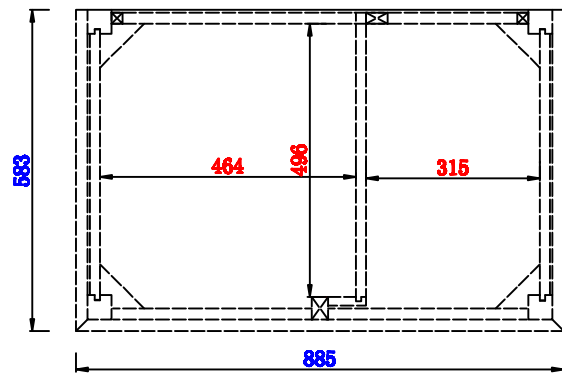

Please consult our website for Countertop Diagrams: www.jamesmartinvanities.com

914 mm

Item Number:
527-V36-BW
527-V36-SL

JAMES MARTIN

VANITIES

Palisades 914mm Single Vanity

Diagrams with Dimensions
page 01 of 03

NOTE ONE: Countertops are not shown in these diagrams. (Cabinet Only)

NOTE TWO: Wood Backsplash (Shown) is designed for the molding detail to align with sinks in James Martin's Optional Countertops.

Customer's own countertops and sinks may align differently, and modification may be required.

Please consult our website for Countertop Diagrams: www.jamesmartinvanities.com

914 mm

Item Number:
527-V36-BW
527-V36-SL

JAMES MARTIN

VANITIES

Palisades 914mm Single Vanity

Diagrams with Dimensions
page 02 of 03

NOTE ONE: Countertops are not shown in these diagrams. (Cabinet Only)

NOTE TWO: Internal Shelves(Shown) are designed to align with sinks in James Martin's Optional Countertops. Customer's own countertops and sink may align differently, and modification may be required. Please consult our website for Countertop Diagrams: www.jamesmartinvanities.com