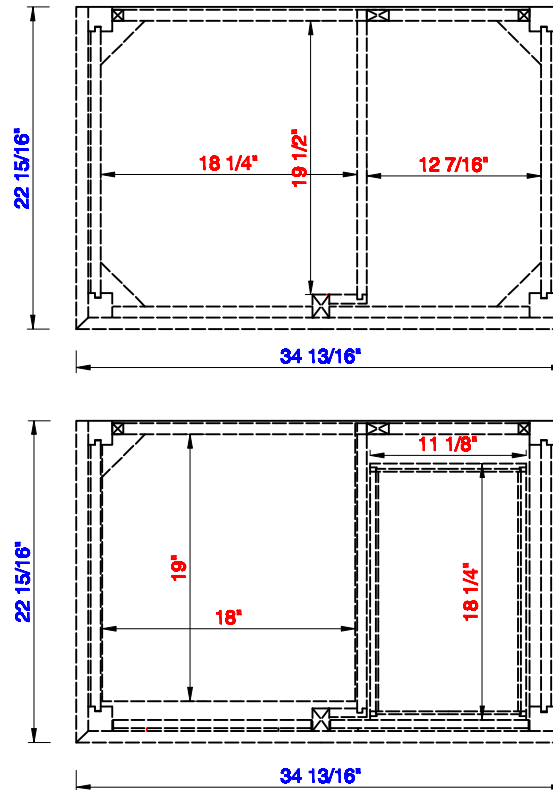

36"

Item Number:

527-V36-BW
527-V36-SL

JAMES MARTIN

VANITIES

Palisades 36" Single Vanity

Diagrams with Dimensions
page 01 of 03

NOTE ONE: Countertops are not shown in these diagrams. (Cabinet Only)

Please consult our website for Countertop Diagrams: www.jamesmartinvanities.com

36"

Item Number:

527-V36-BW
527-V36-SL

JAMES MARTIN

VANITIES

Palisades 36" Single Vanity

Diagrams with Dimensions
page 02 of 03

NOTE ONE: Countertops are not shown in these diagrams. (Cabinet Only)

NOTE TWO: Internal Shelves(Shown) are designed to align with sinks in James Martin's Optional Countertops.
Customer's own countertops and sink may align differently, and modification may be required.
Please consult our website for Countertop Diagrams: www.jamesmartinvanities.com

36"

Item Number:

527-V36-BW
527-V36-SL

JAMES MARTIN

VANITIES

Palisades 36" Single Vanity

Diagrams with Dimensions
page 03 of 03

NOTE ONE: Countertops are not shown in these diagrams. (Cabinet Only)