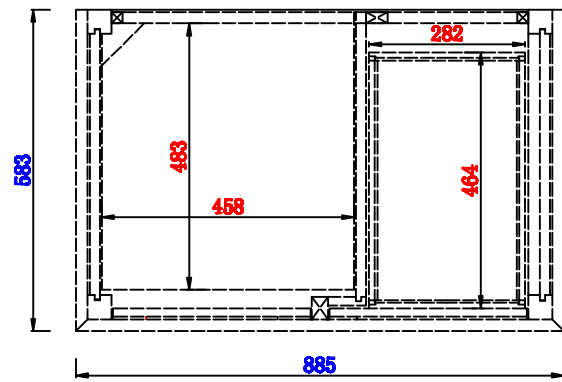

Please consult our website for Countertop Diagrams: www.jamesmartinvanities.com

914 mm

Item Number:
527-V36-BW
527-V36-SL

JAMES MARTIN

VANITIES

Palisades 914mm Single Vanity

Diagrams with Dimensions
page 01 of 03

NOTE ONE: Countertops are not shown in these diagrams. (Cabinet Only)

NOTE TWO: Wood Backsplash (Shown) is designed for the molding detail to align with sinks in James Martin's Optional Countertops.

Customer's own countertops and sinks may align differently, and modification may be required.

Please consult our website for Countertop Diagrams: www.jamesmartinvanities.com

914 mm

Item Number:
527-V36-BW
527-V36-SL

JAMES MARTIN

VANITIES

Palisades 914mm Single Vanity

Diagrams with Dimensions
page 02 of 03

NOTE ONE: Countertops are not shown in these diagrams. (Cabinet Only)

NOTE TWO: Internal Shelves(Shown) are designed to align with sinks in James Martin's Optional Countertops. Customer's own countertops and sink may align differently, and modification may be required. Please consult our website for Countertop Diagrams: www.jamesmartinvanities.com