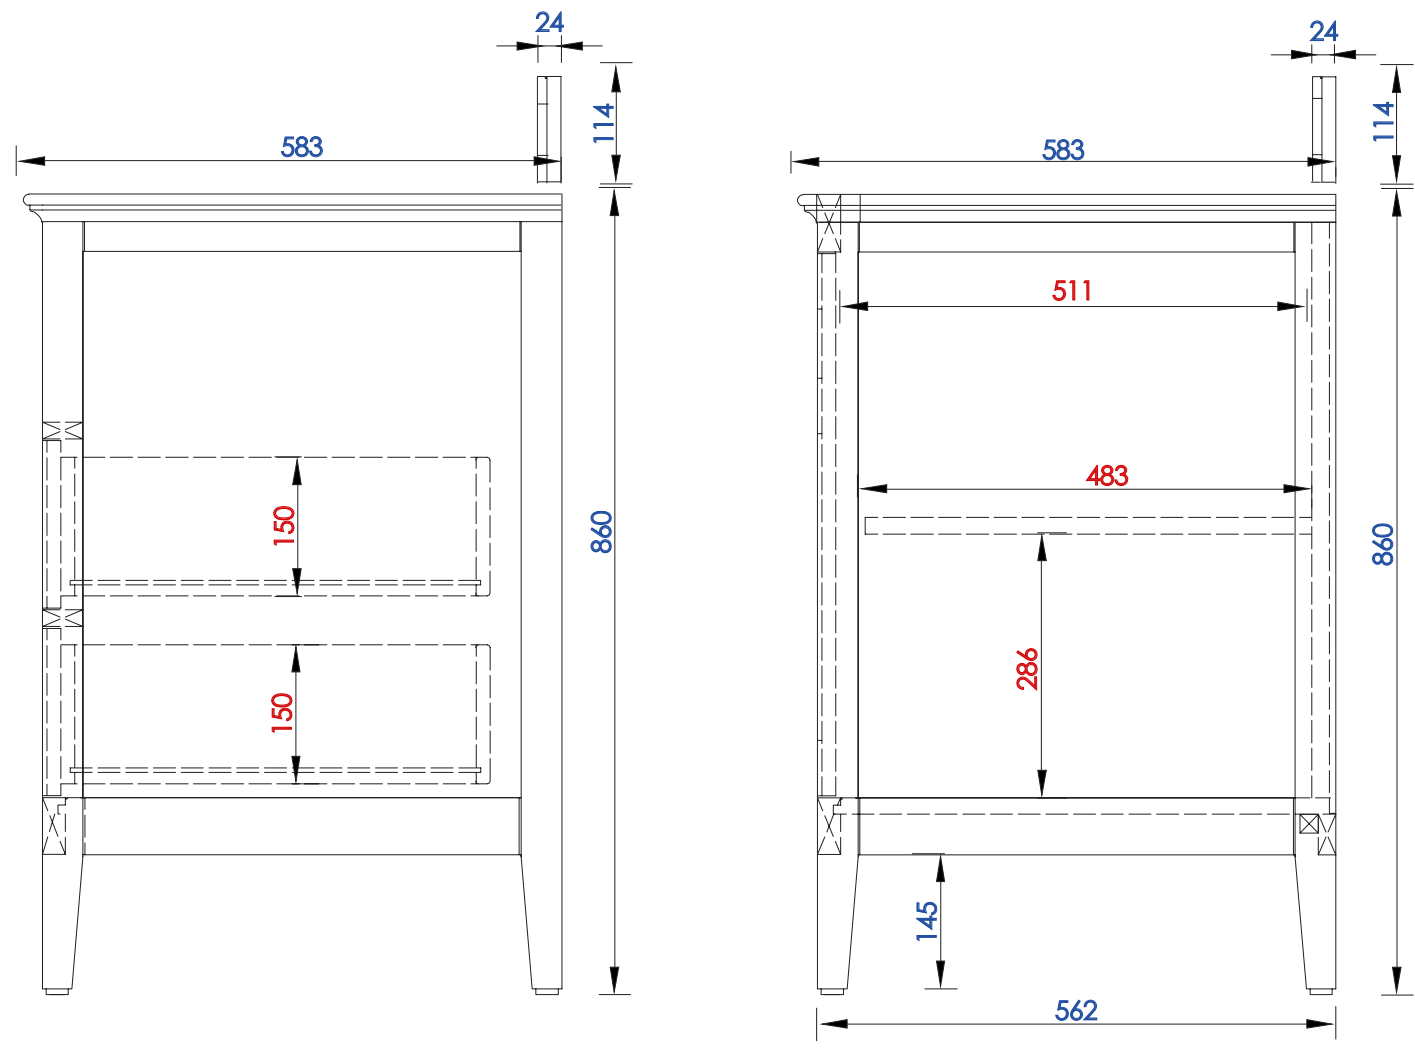

Please consult our website for Countertop Diagrams: www.jamesmartinvanities.com

914 mm

Item Number:
527-V36-BW
527-V36-SL

JAMES MARTIN

VANITIES

Palisades 914mm Single Vanity

Diagrams with Dimensions
page 02 of 03

NOTE ONE: Countertops are not shown in these diagrams. (Cabinet Only)

NOTE TWO: Internal Shelves(Shown) are designed to align with sinks in James Martin's Optional Countertops. Customer's own countertops and sink may align differently, and modification may be required. Please consult our website for Countertop Diagrams: www.jamesmartinvanities.com

914 mm

Item Number:

527-V36-BW
527-V36-SL

JAMES MARTIN

VANITIES

Palisades 914mm Single Vanity

Diagrams with Dimensions
page 03 of 03

NOTE ONE: Countertops are not shown in these diagrams. (Cabinet Only)

NOTE TWO: Wood Backsplash (Shown) is designed for the molding detail to align with sinks in James Martin's Optional Countertops.

Customer's own countertops and sinks may align differently, and modification may be required.