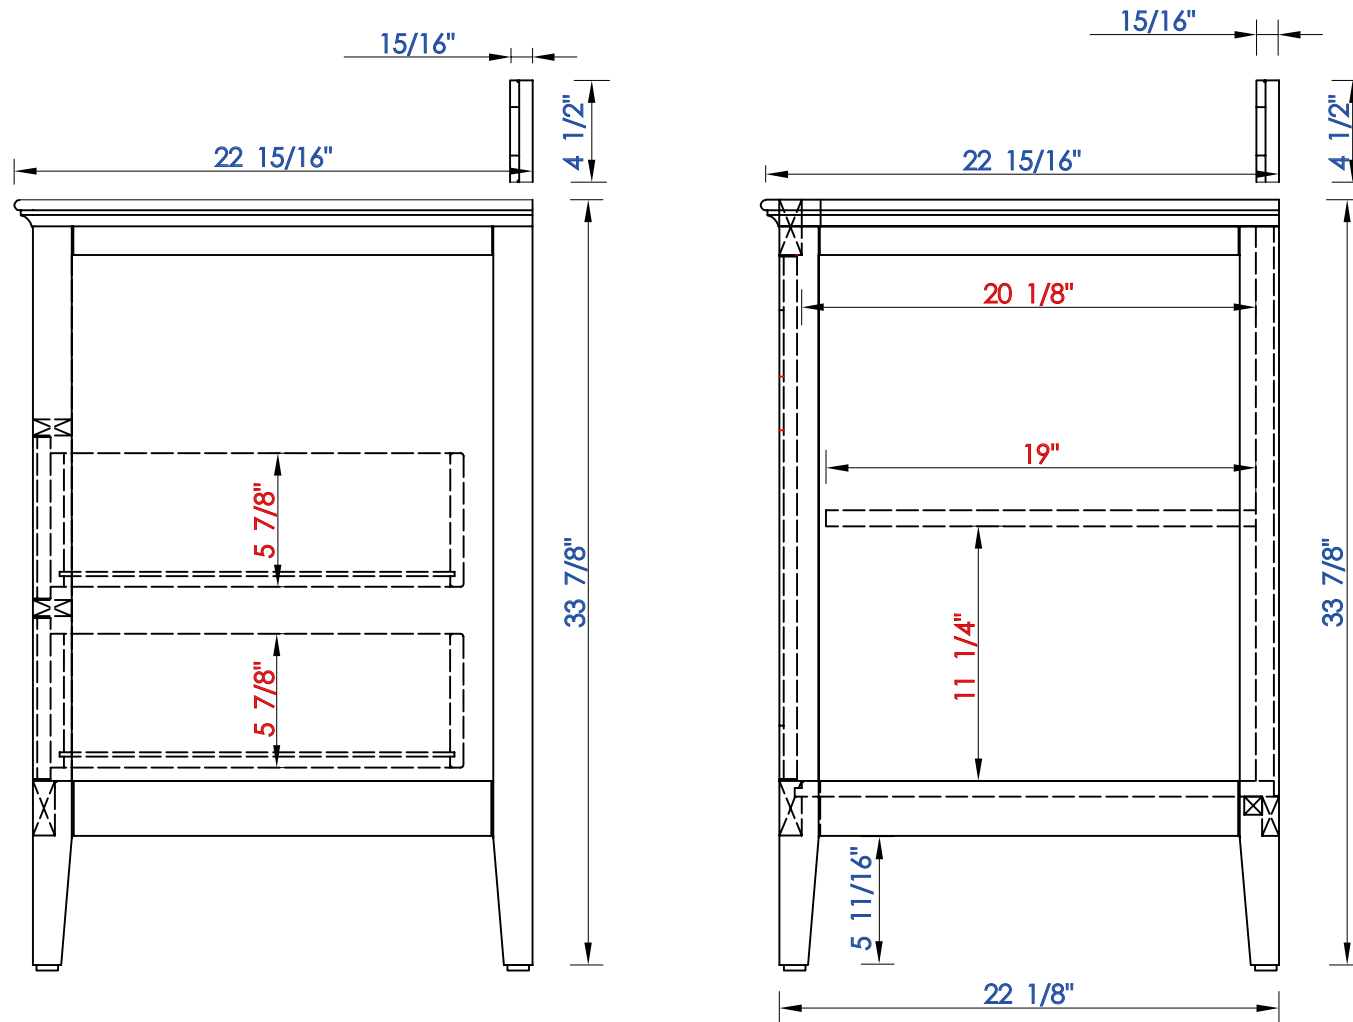

36"

Item Number:

527-V36-BW
527-V36-SL

JAMES MARTIN

VANITIES

Palisades 36" Single Vanity

Diagrams with Dimensions
page 01 of 03

NOTE ONE: Countertops are not shown in these diagrams. (Cabinet Only)

NOTE ONE: Countertops are not shown in these diagrams. (Cabinet Only)

NOTE TWO: Internal Shelves(Shown) are designed to align with sinks in James Martin's Optional Countertops.
Customer's own countertops and sink may align differently, and modification may be required.
Please consult our website for Countertop Diagrams: www.jamesmartinvanities.com

36"

Item Number:

527-V36-BW
527-V36-SL

JAMES MARTIN

VANITIES

Palisades 36" Single Vanity

Diagrams with Dimensions
page 03 of 03

NOTE ONE: Countertops are not shown in these diagrams. (Cabinet Only)

NOTE TWO: Wood Backsplash (Shown) is designed for the molding detail to align with sinks in James Martin's Optional Countertops. Customer's own countertops and sinks may align differently, and modification may be required.