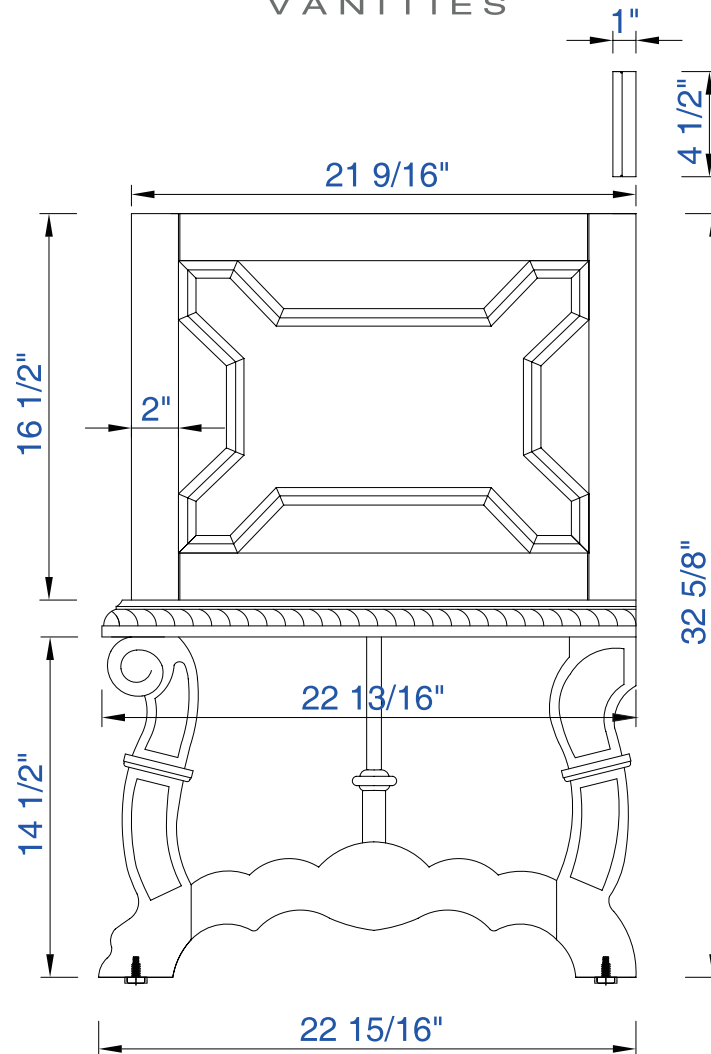

26"

Item Number:
150-V26-ANW

JAMES MARTIN

VANITIES

Balmoral 26" Cabinet

Diagrams with Dimensions
page 02 of 03

NOTE ONE: Countertops are not shown in these diagrams. (Cabinet Only)

26"

Item Number:

150-V26-ANW

JAMES MARTIN

VANITIES

Balmoral 26" Cabinet

Diagrams with Dimensions

page 03 of 03

NOTE ONE: Countertops are not shown in these diagrams. (Cabinet Only)

Item Number:
150-V26-ANW

JAMES MARTIN

VANITIES

Balmoral 660mm Cabinet

Diagrams with Dimensions
page 01 of 03

NOTE ONE: Countertops are not shown in these diagrams. (Cabinet Only)

NOTE TWO: Wood Backsplash (Shown) is designed for the molding detail to align with sinks in James Martin's Optional Countertops. Customers' own countertops and sinks may align differently.

Please consult our website for Countertop Diagrams: www.jamesmartinvanities.com

660mm

Item Number:
150-V26-ANW

JAMES MARTIN

VANITIES

Balmoral 660mm Cabinet

Diagrams with Dimensions
page 02 of 03

NOTE ONE: Countertops are not shown in these diagrams. (Cabinet Only)