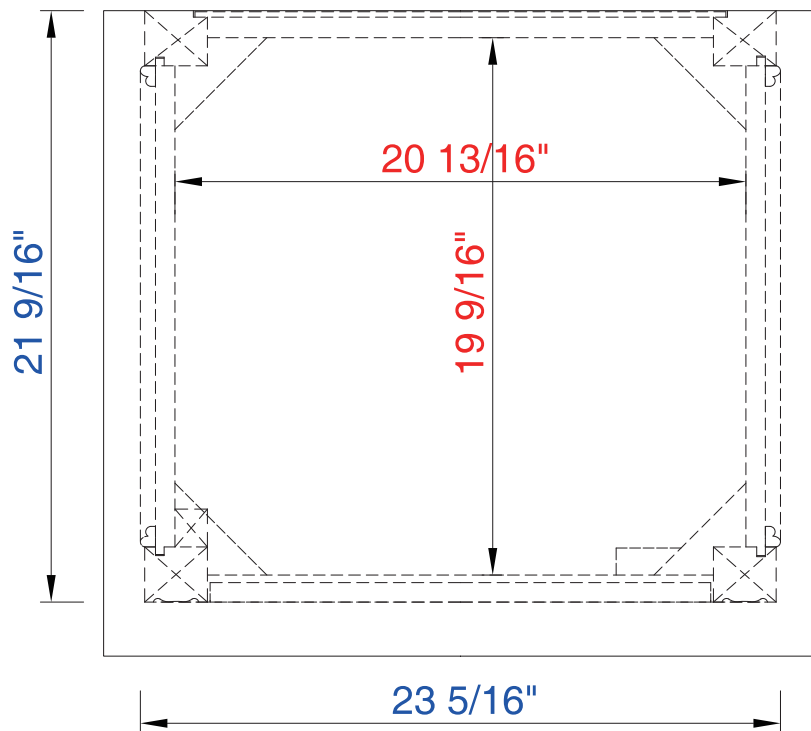

26"

Item Number:

150-V26-ANW

JAMES MARTIN

VANITIES

Balmoral 26" Cabinet

Diagrams with Dimensions
page 01 of 03

NOTE ONE: Countertops are not shown in these diagrams. (Cabinet Only)

26"

Item Number:
150-V26-ANW

JAMES MARTIN

VANITIES

Balmoral 26" Cabinet

Diagrams with Dimensions
page 02 of 03

NOTE ONE: Countertops are not shown in these diagrams. (Cabinet Only)

26"

Item Number:

150-V26-ANW

JAMES MARTIN

VANITIES

Balmoral 26" Cabinet

Diagrams with Dimensions

page 03 of 03

NOTE ONE: Countertops are not shown in these diagrams. (Cabinet Only)

Please consult our website for Countertop Diagrams: www.jamesmartinvanities.com

660mm

Item Number:
150-V26-ANW

JAMES MARTIN

VANITIES

Balmoral 660mm Cabinet

Diagrams with Dimensions
page 02 of 03

NOTE ONE: Countertops are not shown in these diagrams. (Cabinet Only)