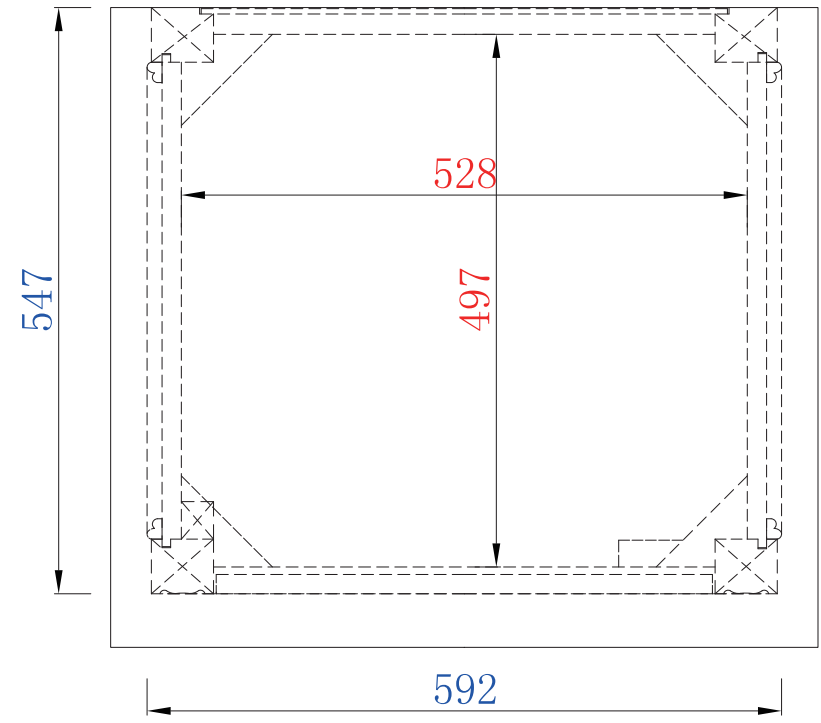

NOTE TWO: Wood Backsplash (Shown) is designed for the molding detail to align with sinks in James Martin's Optional Countertops.

Customers' own countertops and sinks may align differently.

Please consult our website for Countertop Diagrams: www.jamesmartinvanities.com

Item Number:
150-V26-ANW

JAMES MARTIN

VANITIES

Balmoral 660mm Cabinet

Diagrams with Dimensions
page 01 of 03

NOTE ONE: Countertops are not shown in these diagrams. (Cabinet Only)

NOTE TWO: Wood Backsplash (Shown) is designed for the molding detail to align with sinks in James Martin's Optional Countertops. Customers' own countertops and sinks may align differently.

Please consult our website for Countertop Diagrams: www.jamesmartinvanities.com

660mm

Item Number:
150-V26-ANW

JAMES MARTIN

VANITIES

Balmoral 660mm Cabinet

Diagrams with Dimensions
page 02 of 03

NOTE ONE: Countertops are not shown in these diagrams. (Cabinet Only)

660mm

Item Number:
150-V26-ANW

JAMES MARTIN

VANITIES

Balmoral 660mm Cabinet

Diagrams with Dimensions
page 03 of 03

NOTE ONE: Countertops are not shown in these diagrams. (Cabinet Only)
NOTE TWO: Wood Backsplash (Shown) is designed for the molding detail to align with sinks in James Martin's Optional Countertops.
 Customers' own countertops and sinks may align differently.
 Please consult our website for Countertop Diagrams: www.jamesmartinvanities.com