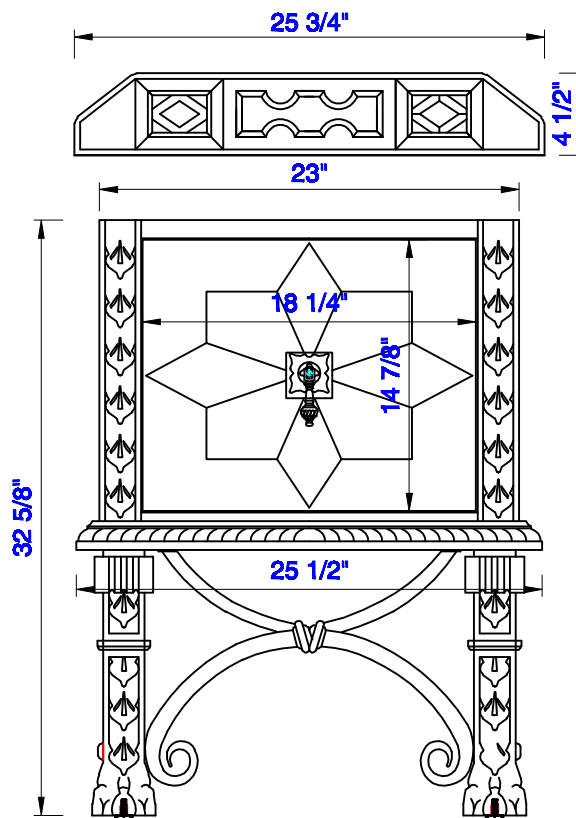

26"

Item Number:

150-V26-ANW

JAMES MARTIN

VANITIES

Balmoral 26" Cabinet

Diagrams with Dimensions
page 01 of 03

NOTE ONE: Countertops are not shown in these diagrams. (Cabinet Only)

NOTE TWO: Wood Backsplash (Shown) is designed for the molding detail to align with sinks in James Martin's Optional Countertops.

Customers' own countertops and sinks may align differently.

Please consult our website for Countertop Diagrams: www.jamesmartinvanities.com

26"

Item Number:
150-V26-ANW

JAMES MARTIN

VANITIES

Balmoral 26" Cabinet

Diagrams with Dimensions
page 02 of 03

NOTE ONE: Countertops are not shown in these diagrams. (Cabinet Only)

26"

660mm

Item Number:
150-V26-ANW

JAMES MARTIN

VANITIES

Balmoral 660mm Cabinet

Diagrams with Dimensions
page 03 of 03

NOTE ONE: Countertops are not shown in these diagrams. (Cabinet Only)
NOTE TWO: Wood Backsplash (Shown) is designed for the molding detail to align with sinks in James Martin's Optional Countertops.
 Customers' own countertops and sinks may align differently.
 Please consult our website for Countertop Diagrams: www.jamesmartinvanities.com