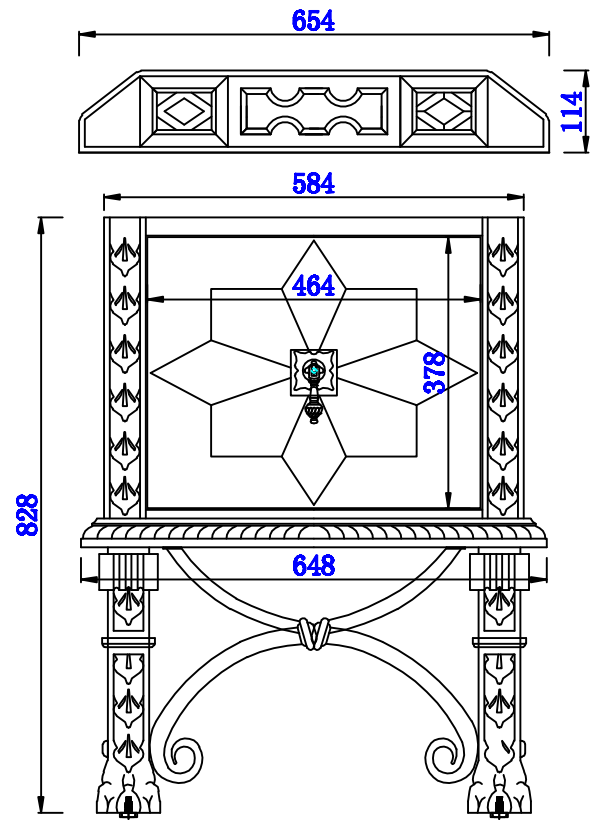

NOTE TWO: Wood Backsplash (Shown) is designed for the molding detail to align with sinks in James Martin's Optional Countertops.

Customers' own countertops and sinks may align differently.

Please consult our website for Countertop Diagrams: www.jamesmartinvanities.com

Item Number:
150-V26-ANW

JAMES MARTIN

VANITIES

Balmoral 660mm Cabinet

Diagrams with Dimensions
page 01 of 03

NOTE ONE: Countertops are not shown in these diagrams. (Cabinet Only)

NOTE TWO: Wood Backsplash (Shown) is designed for the molding detail to align with sinks in James Martin's Optional Countertops. Customers' own countertops and sinks may align differently.

Please consult our website for Countertop Diagrams: www.jamesmartinvanities.com

660mm

Item Number:
150-V26-ANW

JAMES MARTIN

VANITIES

Balmoral 660mm Cabinet

Diagrams with Dimensions
page 02 of 03

NOTE ONE: Countertops are not shown in these diagrams. (Cabinet Only)

660mm

Item Number:
150-V26-ANW

JAMES MARTIN

VANITIES

Balmoral 660mm Cabinet

Diagrams with Dimensions
page 03 of 03

NOTE ONE: Countertops are not shown in these diagrams. (Cabinet Only)
NOTE TWO: Wood Backsplash (Shown) is designed for the molding detail to align with sinks in James Martin's Optional Countertops.
 Customers' own countertops and sinks may align differently.
 Please consult our website for Countertop Diagrams: www.jamesmartinvanities.com