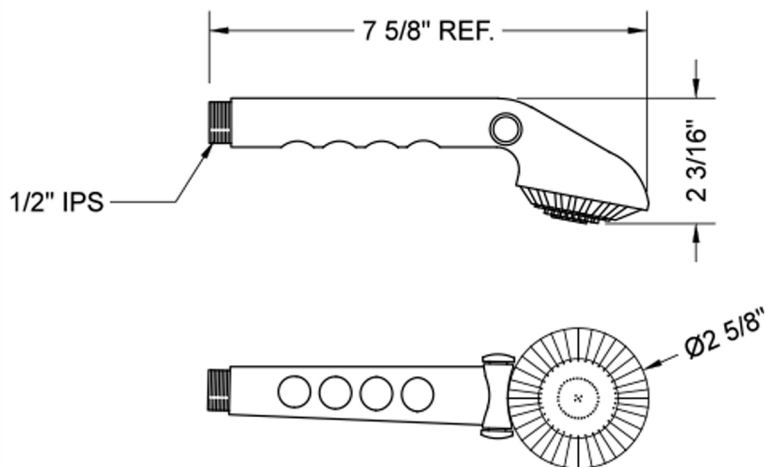

Tivoli T12 Handshower with Pause Control

Model #: T012-

FEATURES:

- Single function handshower
- 1/2" IPS Male threads
- Light weight design for ADA use
- Perfect for children, elderly & pets
- Chrome-plated brass pause control push-button to conserve water
- Must drip in shut-off position to meet plumbing codes
- Available flow rates: 2.5, 2.0, 1.75 & 1.5 GPM

AVAILABLE FINISHES:

Polished Chrome (PCH) Satin Nickel (SN)

SPECIFICATION DRAWING:

SPRAY PATTERNS:

COMPLIANCES:

Complies with: ASME A112.18.1-2012/CSA B125.1-12