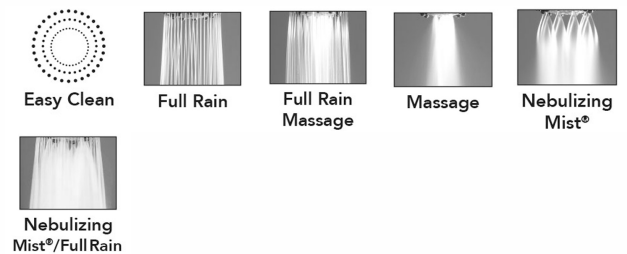

SPRAY PATTERNS:

COMPLIANCES:

Complies with: ASME A112.18.1-2012/CSA B125.1-12