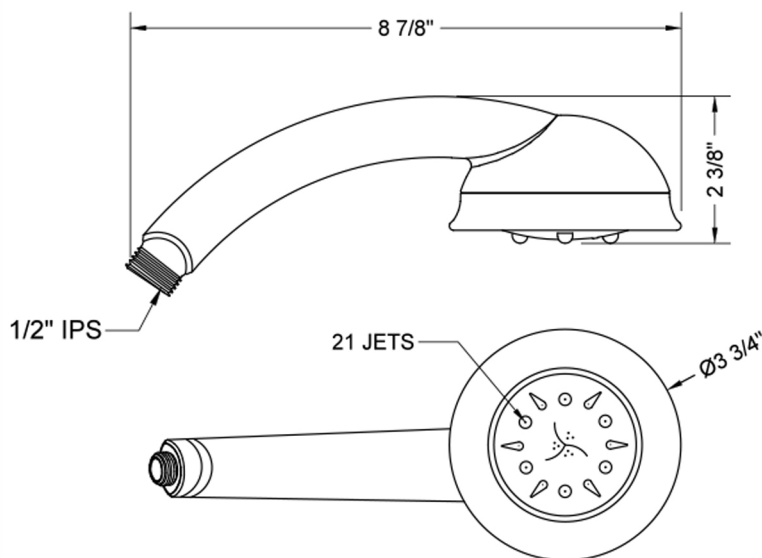

Ambra Handshower

Model #: S488-

FEATURES:

- 5 function handshower
- 1/2" IPS Male threads
- Light weight
- Comfortable ergonomic design

AVAILABLE FINISHES:

Polished Chrome (PCH)	Satin Chrome (SC)	Bronze Umber (BU)
Satin Nickel (SN)	Pewter (PEW)	Caramel Bronze (CB)
Polished Nickel (PN)	Antique Brass (AB)	Antique Copper (ACU)
Oil-Rubbed Bronze (ORB)	Polished Brass (PB)	Polished Copper (PCU)
Vintage Bronze (VB)	Satin Brass (SB)	Rose Gold (RG)
Matte Black (MBK)	Satin Gold (SG)	Polished Gold (PG)
Black Nickel (BKN)	Satin Cooper (SCU)	

SPECIFICATION DRAWING:

SPRAY PATTERNS:

COMPLIANCES:

Complies with: ASME A112.18.1-2012/CSA B125.1-12