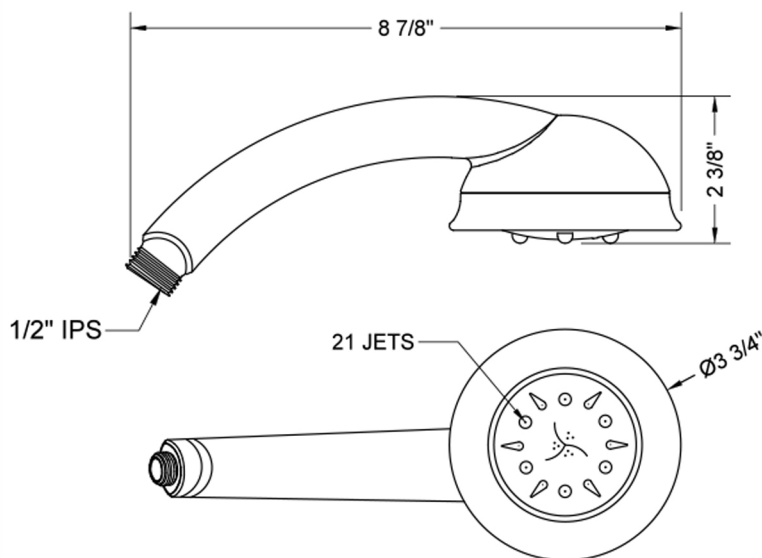

Ambra Handshower- 2.0 GPM

Model #: S488-2.0-

FEATURES:

- 5 function handshower
- 1/2" IPS Male threads
- Light weight
- Comfortable ergonomic design

AVAILABLE FINISHES:

Polished Chrome (PCH)	Satin Chrome (SC)	Bronze Umber (BU)
Satin Nickel (SN)	Pewter (PEW)	Caramel Bronze (CB)
Polished Nickel (PN)	Antique Brass (AB)	Antique Copper (ACU)
Oil-Rubbed Bronze (ORB)	Polished Brass (PB)	Polished Copper (PCU)
Vintage Bronze (VB)	Satin Brass (SB)	Rose Gold (RG)
Matte Black (MBK)	Satin Gold (SG)	Polished Gold (PG)
Black Nickel (BKN)	Bombay Gold (BG)	Satin Cooper (SCU)

SPECIFICATION DRAWING:

SPRAY PATTERNS:

COMPLIANCES:

CEC

Complies with: ASME A112.18.1-2012/CSA B125.1-12