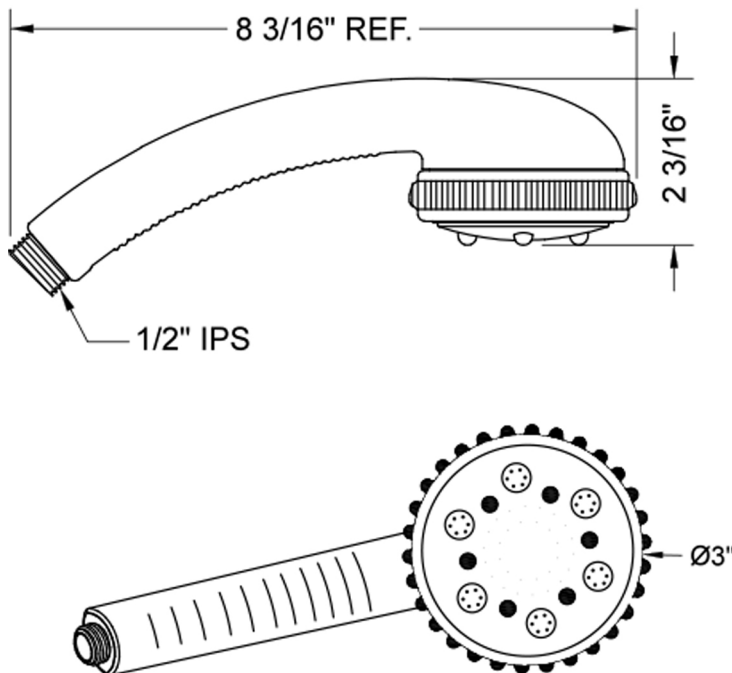

Leticia Handshower- 2.0 GPM

Model #: S429-2.0-

**FEATURES:**

- 5 function handshower with 3" face
- ½" IPS male threads
- Rubber ring for easy grip, no slip adjustment of functions
- Comfortable ergonomic design
- IDEAL FOR LOW WATER PRESSURE

**SPECIFICATION DRAWING:**

**SPRAY PATTERNS:**

**COMPLIANCES:**

CEC

Complies with: ASME A112.18.1-2012/CSA B125.1-12