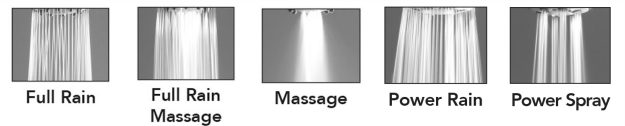

SPRAY PATTERNS:

COMPLIANCES:

CEC

Complies with: ASME A112.18.1-2012/CSA B125.1-12