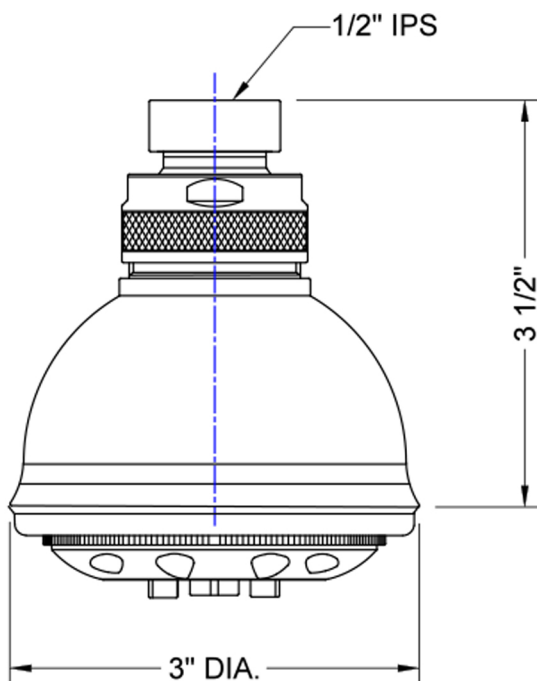

## Ambra II Showerhead- 2.0 GPM

**Model #: S189-2.0-**

### FEATURES:

- 5 function showerhead
- 1/2" IPS adjustable brass ball joint to adjust angle of showerhead
- Available flow rates: 2.5, 2.0, 1.75 & 1.5 GPM

### SPECIFICATION DRAWING: