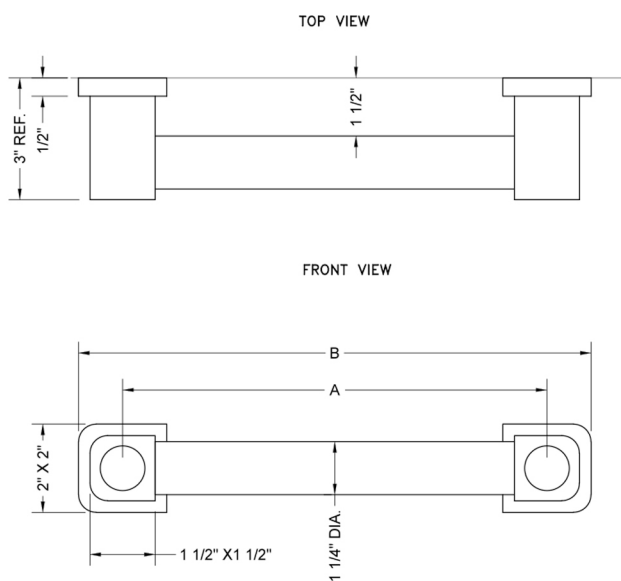

## 24" G80 Straight Grab Bar

Model #: G80-24-

### FEATURES:

- ADA compliant when properly installed
- All brass construction, fully polished & plated
- All grab bars can be custom sized. Contact JACLO for pricing & availability
- Optional handshower sliders and toilet paper/wash cloth holders can be added only upon initial order

### SPECIFICATION DRAWING:

CONTEMPO LUXURY GRAB BAR 1 1/4"			
PART. #	SPECIFICS	A	B
G80-12-XXX	12" C TO C	12"	14"
G80-16-XXX	16" C TO C	16"	18"
G80-18-XXX	18" C TO C	18"	20"
G80-24-XXX	24" C TO C	24"	26"
G80-32-XXX	32" C TO C	32"	34"
G80-36-XXX	36" C TO C	36"	38"
G80-42-XXX	42" C TO C	42"	44"
G80-48-XXX	48" C TO C	48"	50"