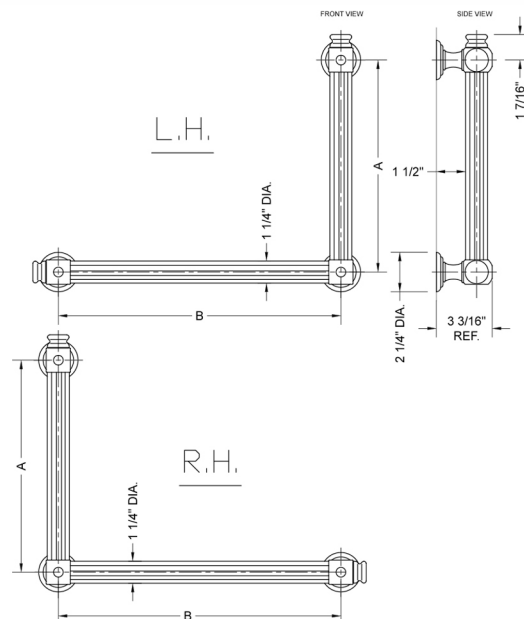

G61 32H x 16W 90° Left Hand Grab Bar

Model #: **G61-32H-16W-LH-**

FEATURES:

- ADA compliant when properly installed
- All brass construction, fully polished & plated
- All grab bars can be custom sized. Contact JACLO for pricing & availability
- Optional handshower sliders and toilet paper/wash cloth holders can be added only upon initial order
- Grab bars over 32" REQUIRE a middle post

SPECIFICATION DRAWING:

BRASS LUXURY GRAB BAR			
PART. #	DESCRIPTION	A H	B W
G61-12H-12W	CENTER TO CENTER	12"	12"
G61-12H-16W	CENTER TO CENTER	12"	16"
G61-12H-24W	CENTER TO CENTER	12"	24"
G61-12H-32W	CENTER TO CENTER	12"	32"
G61-16H-12W	CENTER TO CENTER	16"	12"
G61-16H-16W	CENTER TO CENTER	16"	16"
G61-16H-24W	CENTER TO CENTER	16"	24"
G61-16H-32W	CENTER TO CENTER	16"	32"
G61-24H-12W	CENTER TO CENTER	24"	12"
G61-24H-16W	CENTER TO CENTER	24"	16"
G61-24H-24W	CENTER TO CENTER	24"	24"
G61-24H-32W	CENTER TO CENTER	24"	32"
G61-32H-12W	CENTER TO CENTER	32"	12"
G61-32H-16W	CENTER TO CENTER	32"	16"
G61-32H-24W	CENTER TO CENTER	32"	24"
G61-32H-32W	CENTER TO CENTER	32"	32"