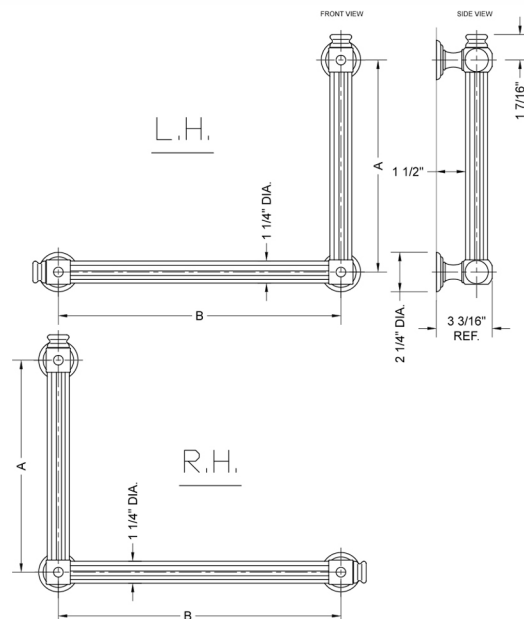

## G61 16H x 32W 90° Left Hand Grab Bar

Model #: **G61-16H-32W-LH-**

### FEATURES:

- ADA compliant when properly installed
- All brass construction, fully polished & plated
- All grab bars can be custom sized. Contact JACLO for pricing & availability
- Optional handshower sliders and toilet paper/wash cloth holders can be added only upon initial order
- Grab bars over 32" REQUIRE a middle post

### SPECIFICATION DRAWING:

BRASS LUXURY GRAB BAR			
PART. #	DESCRIPTION	A H	B W
G61-12H-12W	CENTER TO CENTER	12"	12"
G61-12H-16W	CENTER TO CENTER	12"	16"
G61-12H-24W	CENTER TO CENTER	12"	24"
G61-12H-32W	CENTER TO CENTER	12"	32"
G61-16H-12W	CENTER TO CENTER	16"	12"
G61-16H-16W	CENTER TO CENTER	16"	16"
G61-16H-24W	CENTER TO CENTER	16"	24"
G61-16H-32W	CENTER TO CENTER	16"	32"
G61-24H-12W	CENTER TO CENTER	24"	12"
G61-24H-16W	CENTER TO CENTER	24"	16"
G61-24H-24W	CENTER TO CENTER	24"	24"
G61-24H-32W	CENTER TO CENTER	24"	32"
G61-32H-12W	CENTER TO CENTER	32"	12"
G61-32H-16W	CENTER TO CENTER	32"	16"
G61-32H-24W	CENTER TO CENTER	32"	24"
G61-32H-32W	CENTER TO CENTER	32"	32"