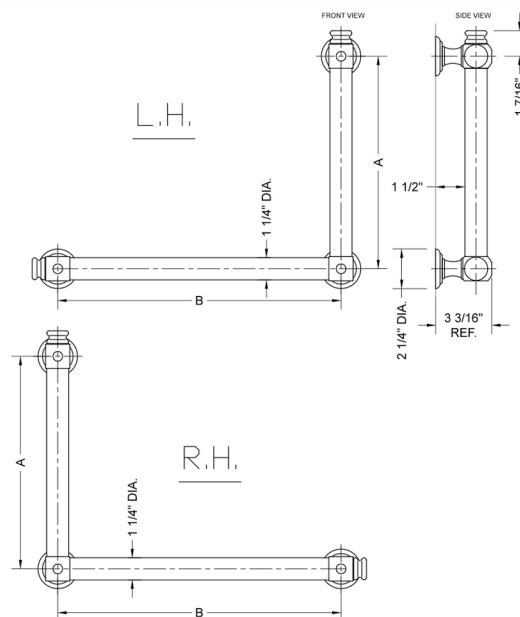

G60 12H x 32W 90° Left Hand Grab Bar

Model #: **G60-12H-32W-LH-**

FEATURES:

- ADA compliant when properly installed
- All brass construction, fully polished & plated
- All grab bars can be custom sized. Contact JACLO for pricing & availability
- Optional handshower sliders and toilet paper/wash cloth holders can be added only upon initial order
- Grab bars over 32" REQUIRE a middle post

SPECIFICATION DRAWING:

BRASS LUXURY GRAB BAR			
PART. #	DESCRIPTION	A H	B W
G60-12H-12W	CENTER TO CENTER	12"	12"
G60-12H-16W	CENTER TO CENTER	12"	16"
G60-12H-24W	CENTER TO CENTER	12"	24"
G60-12H-32W	CENTER TO CENTER	12"	32"
G60-16H-12W	CENTER TO CENTER	16"	12"
G60-16H-16W	CENTER TO CENTER	16"	16"
G60-16H-24W	CENTER TO CENTER	16"	24"
G60-16H-32W	CENTER TO CENTER	16"	32"
G60-24H-12W	CENTER TO CENTER	24"	12"
G60-24H-16W	CENTER TO CENTER	24"	16"
G60-24H-24W	CENTER TO CENTER	24"	24"
G60-24H-32W	CENTER TO CENTER	24"	32"
G60-32H-12W	CENTER TO CENTER	32"	12"
G60-32H-16W	CENTER TO CENTER	32"	16"
G60-32H-24W	CENTER TO CENTER	32"	24"
G60-32H-32W	CENTER TO CENTER	32"	32"