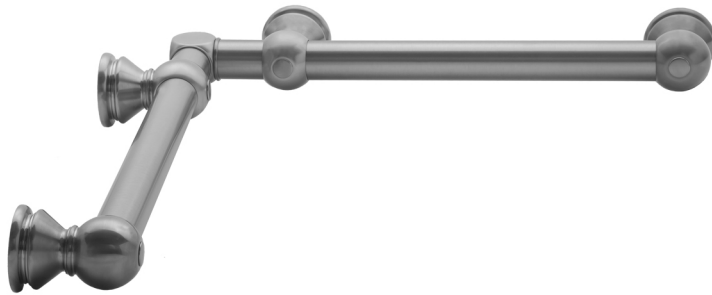

G30 12" x 32" Inside Corner Grab Bar

Model #: G30-12-32-IC-

FEATURES:

- ADA compliant when properly installed
- All brass construction, fully polished & plated
- All grab bars can be custom sized. Contact JACLO for pricing & availability
- Optional handshower sliders and toilet paper/wash cloth holders can be added only upon initial order
- Grab bars over 32" REQUIRE a middle post

AVAILABLE FINISHES:

Polished Chrome (PCH)	Satin Chrome (SC)	Bronze Umber (BU)
Satin Nickel (SN)	Pewter (PEW)	Caramel Bronze (CB)
Polished Nickel (PN)	Antique Brass (AB)	Antique Copper (ACU)
Oil-Rubbed Bronze (ORB)	Polished Brass (PB)	Polished Copper (PCU)
Vintage Bronze (VB)	Satin Brass (SB)	Rose Gold (RG)
Matte Black (MBK)	Satin Gold (SG)	Polished Gold (PG)
Black Nickel (BKN)	Bombay Gold (BG)	Jewelers Gold (JG)
Europa Bronze (EB)	White (WH)	Sedona Beige (SDB)
Tristan Brass (TB)	Unlacquered Brass (ULB)	Satin Cooper (SCU)