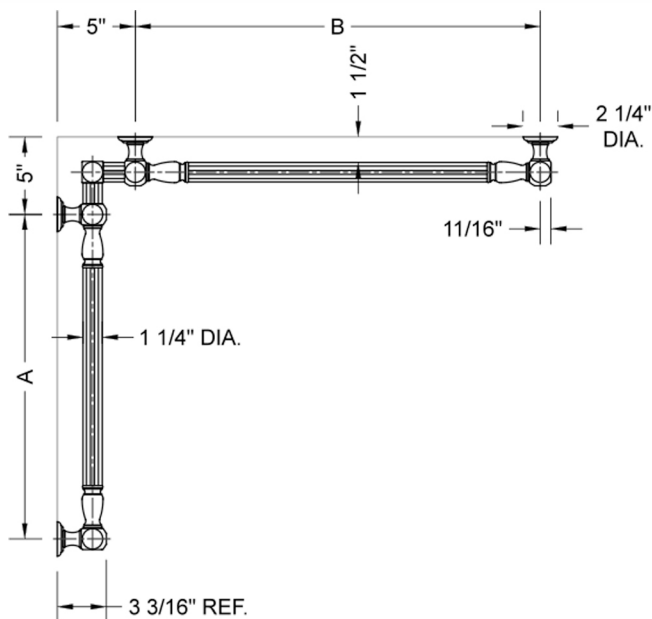

G21 60" x 60" Inside Corner Grab Bar

Model #: G21-60-60-IC-

FEATURES:

- ADA compliant when properly installed
- All brass construction, fully polished & plated
- All grab bars can be custom sized. Contact JACLO for pricing & availability
- Optional handshower sliders and toilet paper/wash cloth holders can be added only upon initial order
- Grab bars over 32" REQUIRE a middle post

SPECIFICATION DRAWING:

BRASS LUXURY GRAB BAR							
PART. #	DESCRIPTION	A	B	PART. #	DESCRIPTION	A	B
G21-12-12-IC	CENTER OF POST	12"	12"	G21-24-36-IC	CENTER OF POST	24"	36"
G21-12-16-IC	CENTER OF POST	12"	16"	G21-24-48-IC	CENTER OF POST	24"	48"
G21-12-24-IC	CENTER OF POST	12"	24"	G21-24-60-IC	CENTER OF POST	24"	60"
G21-12-32-IC	CENTER OF POST	12"	32"				
				G21-32-32-IC	CENTER OF POST	32"	32"
G21-12-36-IC	CENTER OF POST	12"	36"	G21-32-36-IC	CENTER OF POST	32"	36"
G21-12-48-IC	CENTER OF POST	12"	48"	G21-32-48-IC	CENTER OF POST	32"	48"
G21-12-60-IC	CENTER OF POST	12"	60"	G21-32-60-IC	CENTER OF POST	32"	60"
G21-16-16-IC	CENTER OF POST	16"	16"	G21-36-36-IC	CENTER OF POST	36"	36"
G21-16-24-IC	CENTER OF POST	16"	24"	G21-36-48-IC	CENTER OF POST	36"	48"
G21-16-32-IC	CENTER OF POST	16"	32"	G21-36-60-IC	CENTER OF POST	36"	60"
G21-16-36-IC	CENTER OF POST	16"	36"	G21-48-48-IC	CENTER OF POST	48"	48"
G21-16-48-IC	CENTER OF POST	16"	48"	G21-48-60-IC	CENTER OF POST	48"	60"
G21-16-60-IC	CENTER OF POST	16"	60"				
				G21-60-60-IC	CENTER OF POST	60"	60"
G21-24-24-IC	CENTER OF POST	24"	24"				
G21-24-32-IC	CENTER OF POST	24"	32"				