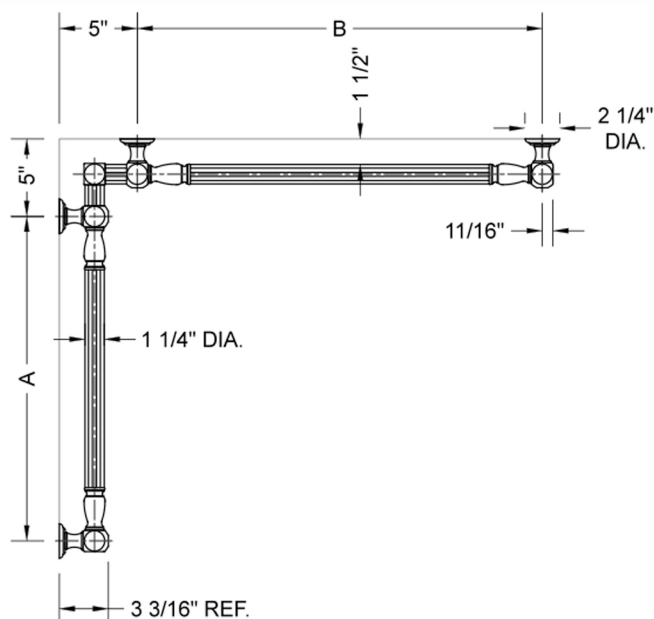

## G21 16" x 36" Inside Corner Grab Bar

Model #: **G21-16-36-IC-**

### FEATURES:

- ADA compliant when properly installed
- All brass construction, fully polished & plated
- All grab bars can be custom sized. Contact JACLO for pricing & availability
- Optional handshower sliders and toilet paper/wash cloth holders can be added only upon initial order
- Grab bars over 32" REQUIRE a middle post

### SPECIFICATION DRAWING:

BRASS LUXURY GRAB BAR							
PART. #	DESCRIPTION	A	B	PART. #	DESCRIPTION	A	B
G21-12-12-IC	CENTER OF POST	12"	12"	G21-24-36-IC	CENTER OF POST	24"	36"
G21-12-16-IC	CENTER OF POST	12"	16"	G21-24-48-IC	CENTER OF POST	24"	48"
G21-12-24-IC	CENTER OF POST	12"	24"	G21-24-60-IC	CENTER OF POST	24"	60"
G21-12-32-IC	CENTER OF POST	12"	32"				
				G21-32-32-IC	CENTER OF POST	32"	32"
G21-12-36-IC	CENTER OF POST	12"	36"	G21-32-36-IC	CENTER OF POST	32"	36"
G21-12-48-IC	CENTER OF POST	12"	48"	G21-32-48-IC	CENTER OF POST	32"	48"
G21-12-60-IC	CENTER OF POST	12"	60"	G21-32-60-IC	CENTER OF POST	32"	60"
G21-16-16-IC	CENTER OF POST	16"	16"	G21-36-36-IC	CENTER OF POST	36"	36"
G21-16-24-IC	CENTER OF POST	16"	24"	G21-36-48-IC	CENTER OF POST	36"	48"
G21-16-32-IC	CENTER OF POST	16"	32"	G21-36-60-IC	CENTER OF POST	36"	60"
G21-16-36-IC	CENTER OF POST	16"	36"	G21-48-48-IC	CENTER OF POST	48"	48"
G21-16-48-IC	CENTER OF POST	16"	48"	G21-48-60-IC	CENTER OF POST	48"	60"
G21-16-60-IC	CENTER OF POST	16"	60"				
				G21-60-60-IC	CENTER OF POST	60"	60"
G21-24-24-IC	CENTER OF POST	24"	24"				
G21-24-32-IC	CENTER OF POST	24"	32"				