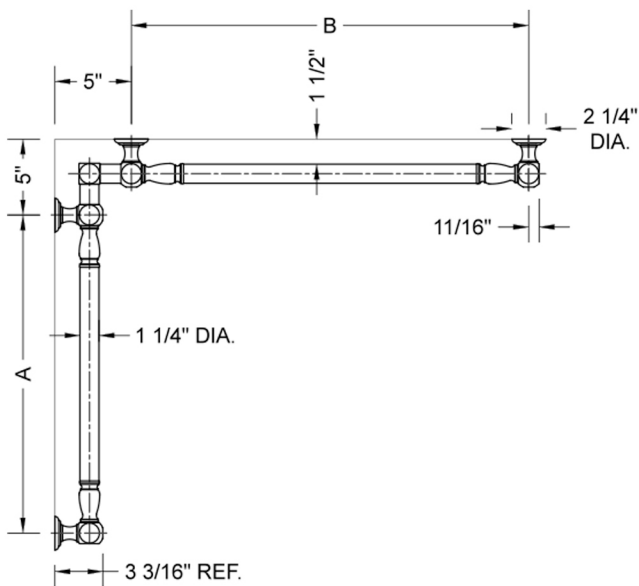

## G20 16" x 16" Inside Corner Grab Bar

**Model #: G20-16-16-IC-**

### FEATURES:

- ADA compliant when properly installed
- All brass construction, fully polished & plated
- All grab bars can be custom sized. Contact JACLO for pricing & availability
- Optional handshower sliders and toilet paper/wash cloth holders can be added only upon initial order
- Grab bars over 32" REQUIRE a middle post

### SPECIFICATION DRAWING:

BRASS LUXURY GRAB BAR							
PART. #	DESCRIPTION	A	B	PART. #	DESCRIPTION	A	B
G20-12-12-IC	CENTER OF POST	12"	12"	G20-24-36-IC	CENTER OF POST	24"	36"
G20-12-16-IC	CENTER OF POST	12"	16"	G20-24-48-IC	CENTER OF POST	24"	48"
G20-12-24-IC	CENTER OF POST	12"	24"	G20-24-60-IC	CENTER OF POST	24"	60"
G20-12-32-IC	CENTER OF POST	12"	32"				
G20-12-36-IC	CENTER OF POST	12"	36"	G20-32-32-IC	CENTER OF POST	32"	32"
G20-12-48-IC	CENTER OF POST	12"	48"	G20-32-36-IC	CENTER OF POST	32"	36"
G20-12-60-IC	CENTER OF POST	12"	60"	G20-32-48-IC	CENTER OF POST	32"	48"
				G20-32-60-IC	CENTER OF POST	32"	60"
G20-16-16-IC	CENTER OF POST	16"	16"				
G20-16-24-IC	CENTER OF POST	16"	24"	G20-36-36-IC	CENTER OF POST	36"	36"
G20-16-32-IC	CENTER OF POST	16"	32"	G20-36-48-IC	CENTER OF POST	36"	48"
				G20-36-60-IC	CENTER OF POST	36"	60"
G20-16-36-IC	CENTER OF POST	16"	36"				
G20-16-48-IC	CENTER OF POST	16"	48"	G20-48-48-IC	CENTER OF POST	48"	48"
G20-16-60-IC	CENTER OF POST	16"	60"	G20-48-60-IC	CENTER OF POST	48"	60"
G20-24-24-IC	CENTER OF POST	24"	24"				
G20-24-32-IC	CENTER OF POST	24"	32"	G20-60-60-IC	CENTER OF POST	60"	60"