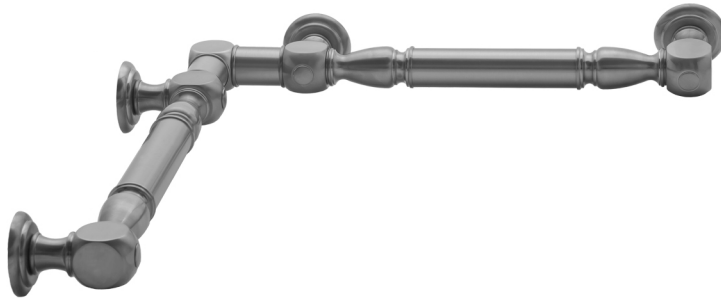

## G20 16" x 16" Inside Corner Grab Bar

**Model #: G20-16-16-IC-**

### FEATURES:

- ADA compliant when properly installed
- All brass construction, fully polished & plated
- All grab bars can be custom sized. Contact JACLO for pricing & availability
- Optional handshower sliders and toilet paper/wash cloth holders can be added only upon initial order
- Grab bars over 32" REQUIRE a middle post

### SPECIFICATION DRAWING:

BRASS LUXURY GRAB BAR							
PART. #	DESCRIPTION	A	B	PART. #	DESCRIPTION	A	B
G20-12-12-IC	CENTER OF POST	12"	12"	G20-24-36-IC	CENTER OF POST	24"	36"
G20-12-16-IC	CENTER OF POST	12"	16"	G20-24-48-IC	CENTER OF POST	24"	48"
G20-12-24-IC	CENTER OF POST	12"	24"	G20-24-60-IC	CENTER OF POST	24"	60"
G20-12-32-IC	CENTER OF POST	12"	32"				
G20-12-36-IC	CENTER OF POST	12"	36"	G20-32-32-IC	CENTER OF POST	32"	32"
G20-12-48-IC	CENTER OF POST	12"	48"	G20-32-36-IC	CENTER OF POST	32"	36"
G20-12-60-IC	CENTER OF POST	12"	60"	G20-32-48-IC	CENTER OF POST	32"	48"
				G20-32-60-IC	CENTER OF POST	32"	60"
G20-16-16-IC	CENTER OF POST	16"	16"				
G20-16-24-IC	CENTER OF POST	16"	24"	G20-36-36-IC	CENTER OF POST	36"	36"
G20-16-32-IC	CENTER OF POST	16"	32"	G20-36-48-IC	CENTER OF POST	36"	48"
				G20-36-60-IC	CENTER OF POST	36"	60"
G20-16-36-IC	CENTER OF POST	16"	36"				
G20-16-48-IC	CENTER OF POST	16"	48"	G20-48-48-IC	CENTER OF POST	48"	48"
G20-16-60-IC	CENTER OF POST	16"	60"	G20-48-60-IC	CENTER OF POST	48"	60"
G20-24-24-IC	CENTER OF POST	24"	24"				
G20-24-32-IC	CENTER OF POST	24"	32"	G20-60-60-IC	CENTER OF POST	60"	60"