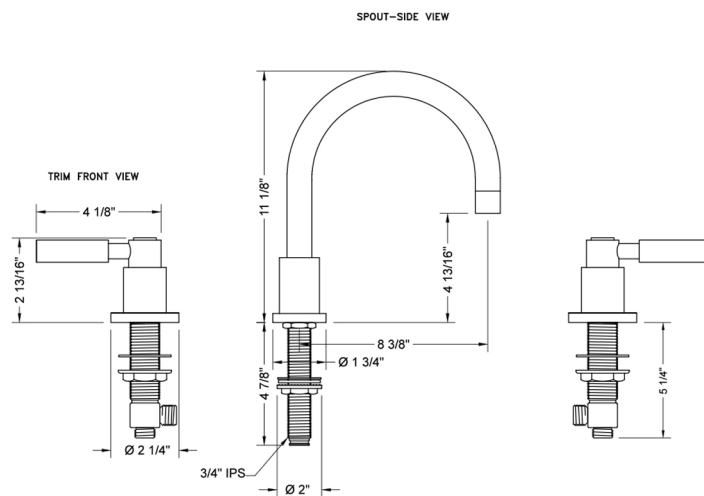

### FEATURES:

- All brass roman deck mount tub set trim
- Quick connect/disconnect spout
- Swivel Spout includes full flow aerator
- Spout Hole Size Min-Max: 1 1/8" - 1 3/4"
- Valve Hole Size Min-Max: 1 1/4" - 1 3/8"
- ADA Compliant Levers
- Requires J-6912 rough in kit

### SPECIFICATION DRAWING:

\* SPEC SHOWN WITH ROUGH KIT  
SOLD SEPARATELY