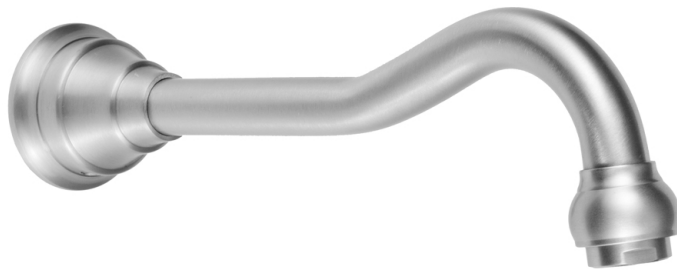

## Roaring 20's Tub Spout

**Model #: 9230-**

### FEATURES:

- All brass tub spout
- 1/2" female IPS inlet
- 10 1/4" reach
- Quick connect/disconnect
- No splash full flow aerator
- Collection: Roaring 20's

### AVAILABLE FINISHES:

Polished Chrome (PCH)	Satin Chrome (SC)	Bronze Umber (BU)
Satin Nickel (SN)	Pewter (PEW)	Caramel Bronze (CB)
Polished Nickel (PN)	Antique Brass (AB)	Antique Copper (ACU)
Oil-Rubbed Bronze (ORB)	Polished Brass (PB)	Polished Copper (PCU)
Vintage Bronze (VB)	Satin Brass (SB)	Rose Gold (RG)
Matte Black (MBK)	Satin Gold (SG)	Polished Gold (PG)
Black Nickel (BKN)	Bombay Gold (BG)	Jewelers Gold (JG)
Europa Bronze (EB)	White (WH)	Sedona Beige (SDB)
Tristan Brass (TB)	Unlacquered Brass (ULB)	Satin Cooper (SCU)