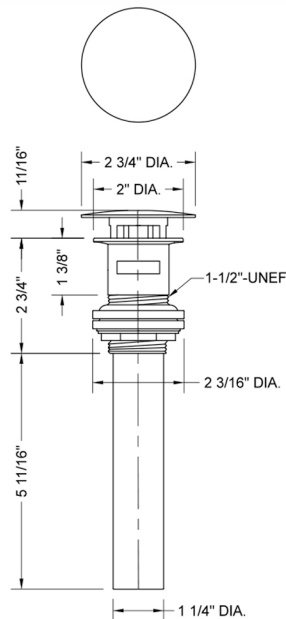

Stationary Round Lavatory Drain with Overflow

Model #: 829-

FEATURES:

- 2 3/4" round contemporary stationary top
- Drain is always opened in basin
- With overflow

AVAILABLE FINISHES:

Polished Chrome (PCH)	Satin Chrome (SC)	Bronze Umber (BU)
Satin Nickel (SN)	Pewter (PEW)	Caramel Bronze (CB)
Polished Nickel (PN)	Antique Brass (AB)	Antique Copper (ACU)
Oil-Rubbed Bronze (ORB)	Polished Brass (PB)	Polished Copper (PCU)
Vintage Bronze (VB)	Satin Brass (SB)	Rose Gold (RG)
Matte Black (MBK)	Satin Gold (SG)	Polished Gold (PG)
Black Nickel (BKN)	Bombay Gold (BG)	Jewelers Gold (JG)
Europa Bronze (EB)	White (WH)	Sedona Beige (SDB)
Tristan Brass (TB)	Unlacquered Brass (ULB)	Satin Cooper (SCU)

SPECIFICATION DRAWING:

COMPLIANCES:

Complies with: ASME A112.18.2-2015/CSA B125.2-15