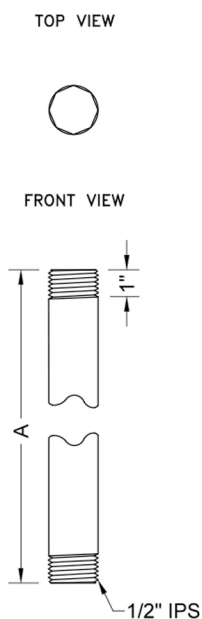

## 1/2" IPS x 12" Brass Vertical Drop Ceiling Nipple

**Model #: 801-12.12-**

### FEATURES:

- Brass vertical drop ceiling shower arm
- 1/2" IPS x 12" length
- 1/2" escutcheons sold separately
- All custom lengths available. Contact JACLO for pricing & availability

### SPECIFICATION DRAWING:

1/2" BRASS VERTICAL DROP CEILING NIPPLES		
PART. #	DESCRIPTION	A
801-12.4	1/2" IPS X 4"	4"
801-12.6	1/2" IPS X 6"	6"
801-12.12	1/2" IPS X 12"	12"
801-12.18	1/2" IPS X 18"	18"
801-12.24	1/2" IPS X 24"	24"
801-12.30	1/2" IPS X 30"	30"
801-12.36	1/2" IPS X 36"	36"
801-12.42	1/2" IPS X 42"	42"
801-12.48	1/2" IPS X 48"	48"
801-12.60	1/2" IPS X 60"	60"
801-12.72	1/2" IPS X 72"	72"