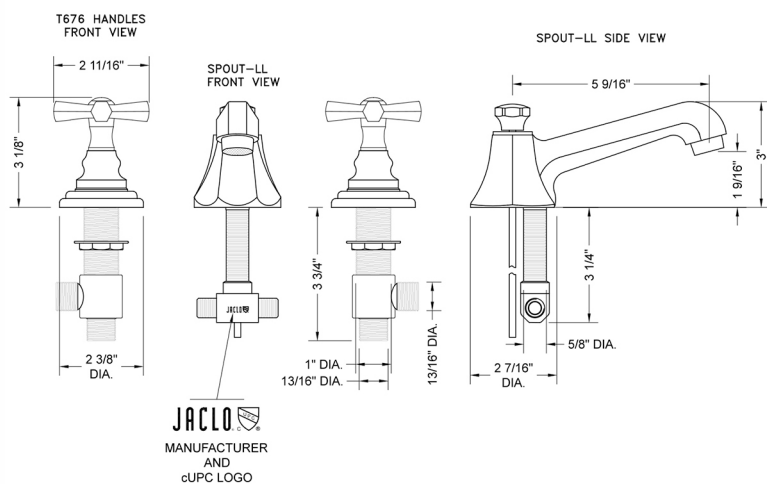

SPECIFICATION DRAWING: