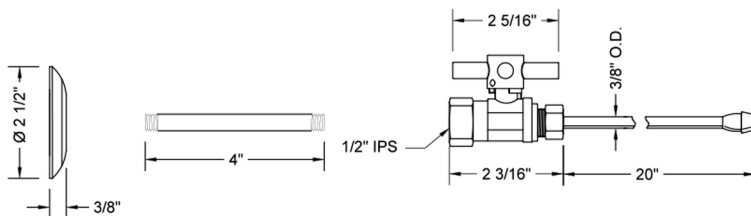

Quarter Turn Straight Pattern 1/2" IPS x 3/8" O.D. Faucet Supply Kit with Contempo Cross Handle, 20" Supply Tubes, Escutcheons

Model #: 619-4-62-

FEATURES:

- Complete Faucet Supply Kit
- Kit contains:
 - (2) Quarter Turn Straight Pattern 1/2" IPS x 3/8" O.D. Supply Valve with Contempo Cross Handle P/N 619-4
 - (2) 20" Copper Supply Tubes P/N 662
 - (2) Escutcheons P/N 741 (ULB P/N 6015)
 - (2) 1/2" Brass Nipples P/N 801-12.4

SPECIFICATION DRAWING:

COMPONENTS	
DESCRIPTION	QTY:
STRAIGHT VALVE - CONTEMPO CROSS HANDLE	2
20" X 3/8" O.D. SUPPLY TUBE	2
2 1/2" SURE GRIP ESCUTCHEON	2
4" NIPPLE	2

AVAILABLE HANDLES: