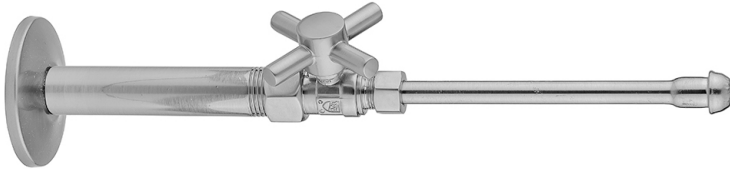

Quarter Turn Straight Pattern 1/2" IPS x 3/8" O.D. Faucet Supply Kit with Contempo Cross Handle, 20" Supply Tubes, Escutcheons

Model #: 619-4-62-

FEATURES:

- Complete Faucet Supply Kit
- Kit contains:
 - (2) Quarter Turn Straight Pattern 1/2" IPS x 3/8" O.D. Supply Valve with Contempo Cross Handle P/N 619-4
 - (2) 20" Copper Supply Tubes P/N 662
 - (2) Escutcheons P/N 741 (ULB P/N 6015)
 - (2) 1/2" Brass Nipples P/N 801-12.4

AVAILABLE FINISHES:

Polished Chrome (PCH)	Satin Chrome (SC)	Bronze Umber (BU)
Satin Nickel (SN)	Pewter (PEW)	Caramel Bronze (CB)
Polished Nickel (PN)	Antique Brass (AB)	Antique Copper (ACU)
Oil-Rubbed Bronze (ORB)	Polished Brass (PB)	Polished Copper (PCU)
Vintage Bronze (VB)	Satin Brass (SB)	Rose Gold (RG)
Matte Black (MBK)	Satin Gold (SG)	Polished Gold (PG)
Black Nickel (BKN)	Bombay Gold (BG)	Jewelers Gold (JG)
Europa Bronze (EB)	White (WH)	Sedona Beige (SDB)
Tristan Brass (TB)	Unlacquered Brass (ULB)	Satin Cooper (SCU)

SPECIFICATION DRAWING:

COMPONENTS	
DESCRIPTION	QTY:
STRAIGHT VALVE - CONTEMPO CROSS HANDLE	2
20" X 3/8" O.D. SUPPLY TUBE	2
2 1/2" SURE GRIP ESCUTCHEON	2
4" NIPPLE	2

AVAILABLE HANDLES: