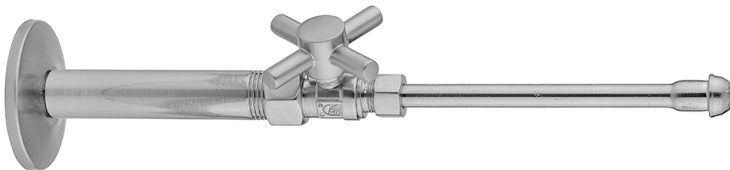

Quarter Turn Straight Pattern 1/2" IPS x 3/8" O.D. Faucet Supply Kit with Contempo Cross Handle, 20" Supply Tubes, Escutcheons

Model #: 619-4-62-

FEATURES:

- Complete Faucet Supply Kit
- Kit contains:
 - (2) Quarter Turn Straight Pattern 1/2" IPS x 3/8" O.D. Supply Valve with Contempo Cross Handle P/N 619-4
 - (2) 20" Copper Supply Tubes P/N 662
 - (2) Escutcheons P/N 741 (ULB P/N 6015)
 - (2) 1/2" Brass Nipples P/N 801-12.4

AVAILABLE FINISHES:

Polished Chrome (PCH)	Satin Chrome (SC)	Bronze Umber (BU)
Satin Nickel (SN)	Pewter (PEW)	Caramel Bronze (CB)
Polished Nickel (PN)	Antique Brass (AB)	Antique Copper (ACU)
Oil-Rubbed Bronze (ORB)	Polished Brass (PB)	Polished Copper (PCU)
Vintage Bronze (VB)	Satin Brass (SB)	Rose Gold (RG)
Matte Black (MBK)	Satin Gold (SG)	Polished Gold (PG)
Black Nickel (BKN)	Bombay Gold (BG)	Jewelers Gold (JG)
Europa Bronze (EB)	White (WH)	Sedona Beige (SDB)
Tristan Brass (TB)	Unlacquered Brass (ULB)	Satin Cooper (SCU)

SPECIFICATION DRAWING:

COMPONENTS	
DESCRIPTION	QTY:
STRAIGHT VALVE - CONTEMPO CROSS HANDLE	2
20" X 3/8" O.D. SUPPLY TUBE	2
2 1/2" SURE GRIP ESCUTCHEON	2
4" NIPPLE	2

AVAILABLE HANDLES: