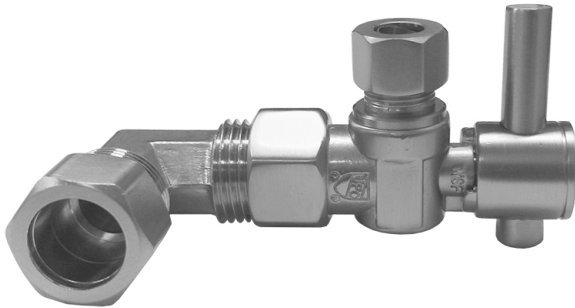

Quarter Turn Angle Pattern 1/2" IPS x 3/8" O.D. Supply Valve with Contempo Lever Handle For Skirted Toilet

Model #: 616-2-SKT-

FEATURES:

- Contempo lever handle angle pattern IPS x 3/8" O.D. quarter turn ball valve
- 1/2" IPS inlet x 3/8" O.D. outlet
- Angle design for use with skirted toilets or when toilet interferes with valve access
- All brass body and stem

AVAILABLE FINISHES:

Polished Chrome (PCH)	Satin Chrome (SC)	Bronze Umber (BU)
Satin Nickel (SN)	Pewter (PEW)	Caramel Bronze (CB)
Polished Nickel (PN)	Antique Brass (AB)	Antique Copper (ACU)
Oil-Rubbed Bronze (ORB)	Polished Brass (PB)	Polished Copper (PCU)
Vintage Bronze (VB)	Satin Brass (SB)	Rose Gold (RG)
Matte Black (MBK)	Satin Gold (SG)	Polished Gold (PG)
Black Nickel (BKN)	Bombay Gold (BG)	Jewelers Gold (JG)
Europa Bronze (EB)	White (WH)	Sedona Beige (SDB)
Tristan Brass (TB)	Unlacquered Brass (ULB)	Satin Cooper (SCU)