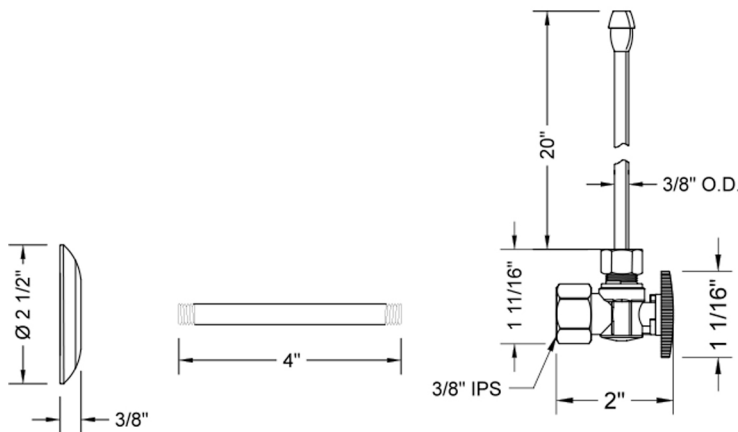

Quarter Turn Angle Pattern 3/8" IPS x 3/8" O.D. Faucet Supply Kit with Oval Handle, 20" Supply Tubes, Escutcheons

Model #: 615-8-62-

FEATURES:

- Complete Faucet Supply Kit
- Kit contains:
 - (2) Quarter Turn Angle Pattern 3/8" IPS x 3/8" O.D. Supply Valve with Oval Handle P/N 615-8
 - (2) 20" Copper Supply Tubes P/N 662
 - (2) Escutcheons P/N 740 (ULB P/N 6015)
 - (2) 3/8" Brass Nipples P/N 801-38.4

SPECIFICATION DRAWING:

COMPONENTS	
DESCRIPTION	QTY:
ANGLE VALVE - OVAL HANDLE	2
20" X 3/8" O.D. SUPPLY TUBE	2
2 1/2" SURE GRIP ESCUTCHEON	2
4" NIPPLE	2

AVAILABLE HANDLES: