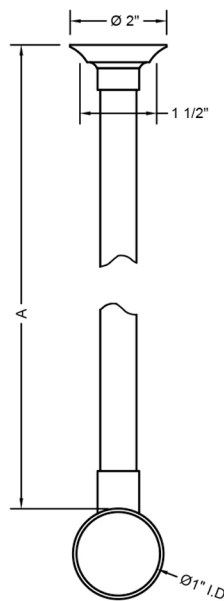

36" Ceiling Support Rod  
Model #: 4036-

**FEATURES:**

- Shower bar ceiling support
- For use with 7982- "L" bar
- Fully plated
- Can be used as support for long showerarms
- Custom lengths available up to 36" –contact JACLO

**AVAILABLE FINISHES:**

Polished Chrome (PCH)	Satin Chrome (SC)	Bronze Umber (BU)
Satin Nickel (SN)	Pewter (PEW)	Caramel Bronze (CB)
Polished Nickel (PN)	Antique Brass (AB)	Antique Copper (ACU)
Oil-Rubbed Bronze (ORB)	Polished Brass (PB)	Polished Copper (PCU)
Vintage Bronze (VB)	Satin Brass (SB)	Rose Gold (RG)
Matte Black (MBK)	Satin Gold (SG)	Polished Gold (PG)
Black Nickel (BKN)	Bombay Gold (BG)	Jewelers Gold (JG)
Europa Bronze (EB)	White (WH)	Sedona Beige (SDB)
Tristan Brass (TB)	Satin Cooper (SCU)	

**SPECIFICATION DRAWING:**

CEILING SUPPORT ROD		
PART. #	DESCRIPTION	A
4012	SHOWER BAR CEILING SUPPORT	12"
4018	SHOWER BAR CEILING SUPPORT	18"
4024-	SHOWER BAR CEILING SUPPORT	24"
4030-	SHOWER BAR CEILING SUPPORT	30"
4036-	SHOWER BAR CEILING SUPPORT	36"