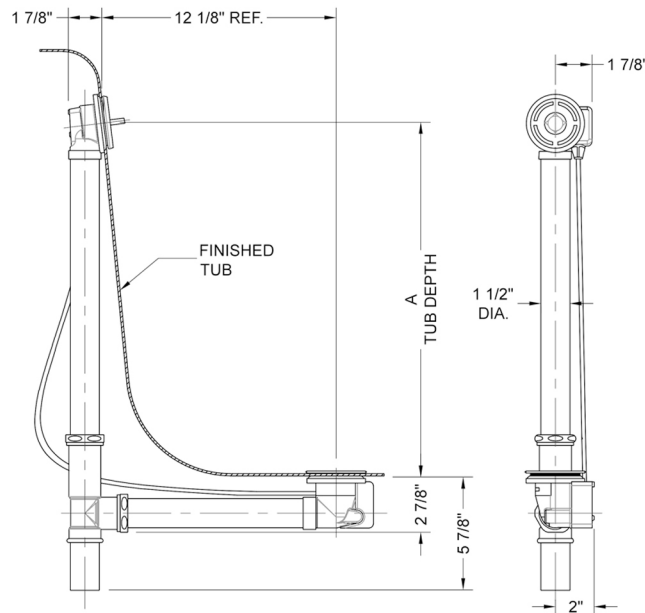

PVC Tubular Bath Waste and Overflow Subassembly (Geberit)

Model #: 383-LT

FEATURES:

- Designed to fit most manufacturers' bath and whirlpool tubs from 17" - 24" deep
- 27" cable length
- Stainless steel cable for strength and durability
- Geberit subassemblies
- SUBASSEMBLIES ONLY
- 1 1/2" PVC tubular

AVAILABLE FINISHES:

N/A

SPECIFICATION DRAWING:

1 1/2" PVC TUBULAR		
PART. #	A TUB DEPTH	CABLE LENGTH
382-LT	12" - 16"	17"
383-LT	17" - 24"	27"
384-LT	23" - 27"	33"