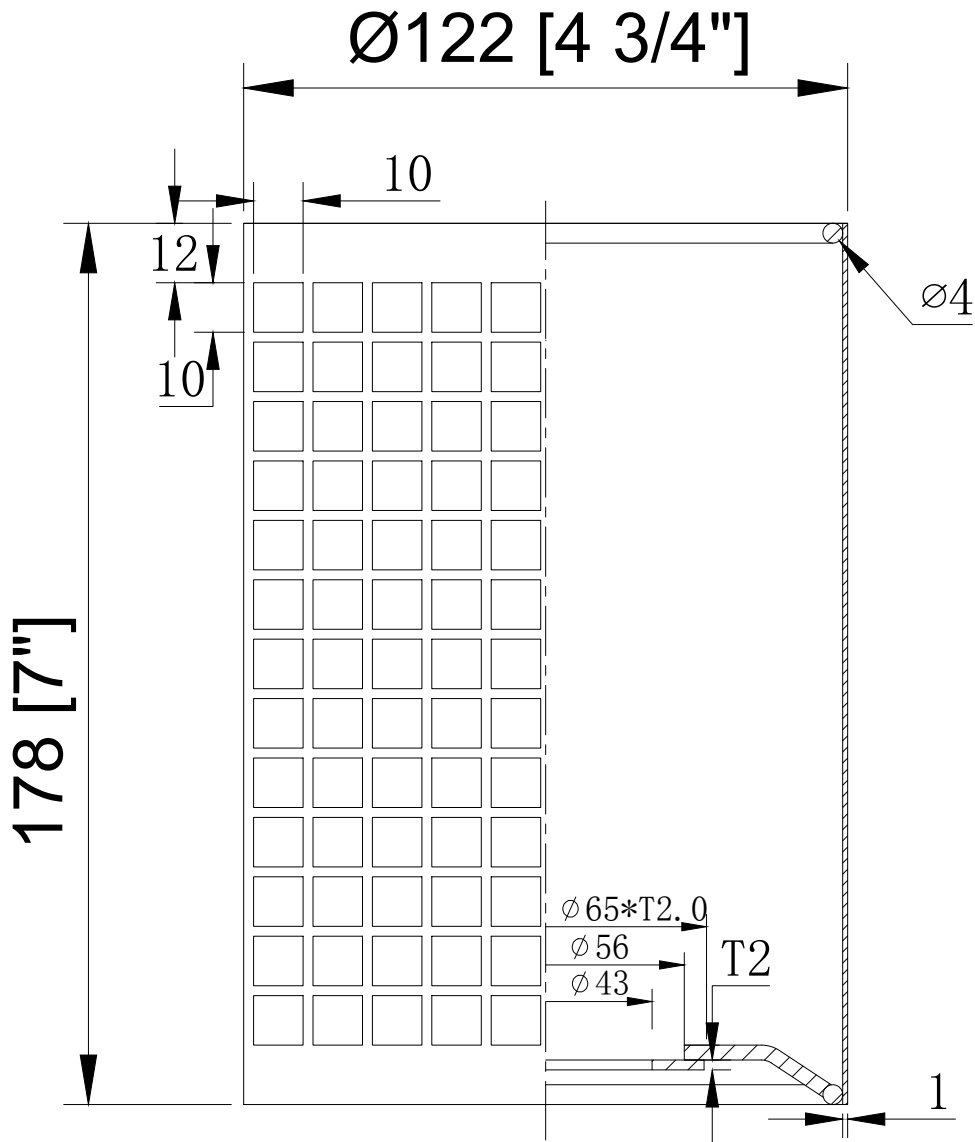

INNOVATIONS LIGHTING  
DESIGN COPYRIGHT - 12/29/2022

ALL RIGHTS RESERVED AND MAY  
NOT BE DUPLICATED WITHOUT OUR  
WRITTEN PERMISSION

TITLE	
7" MESH SHADE	
ITEM NO: M18	REV. A
VENDOR: Delong Lighting	