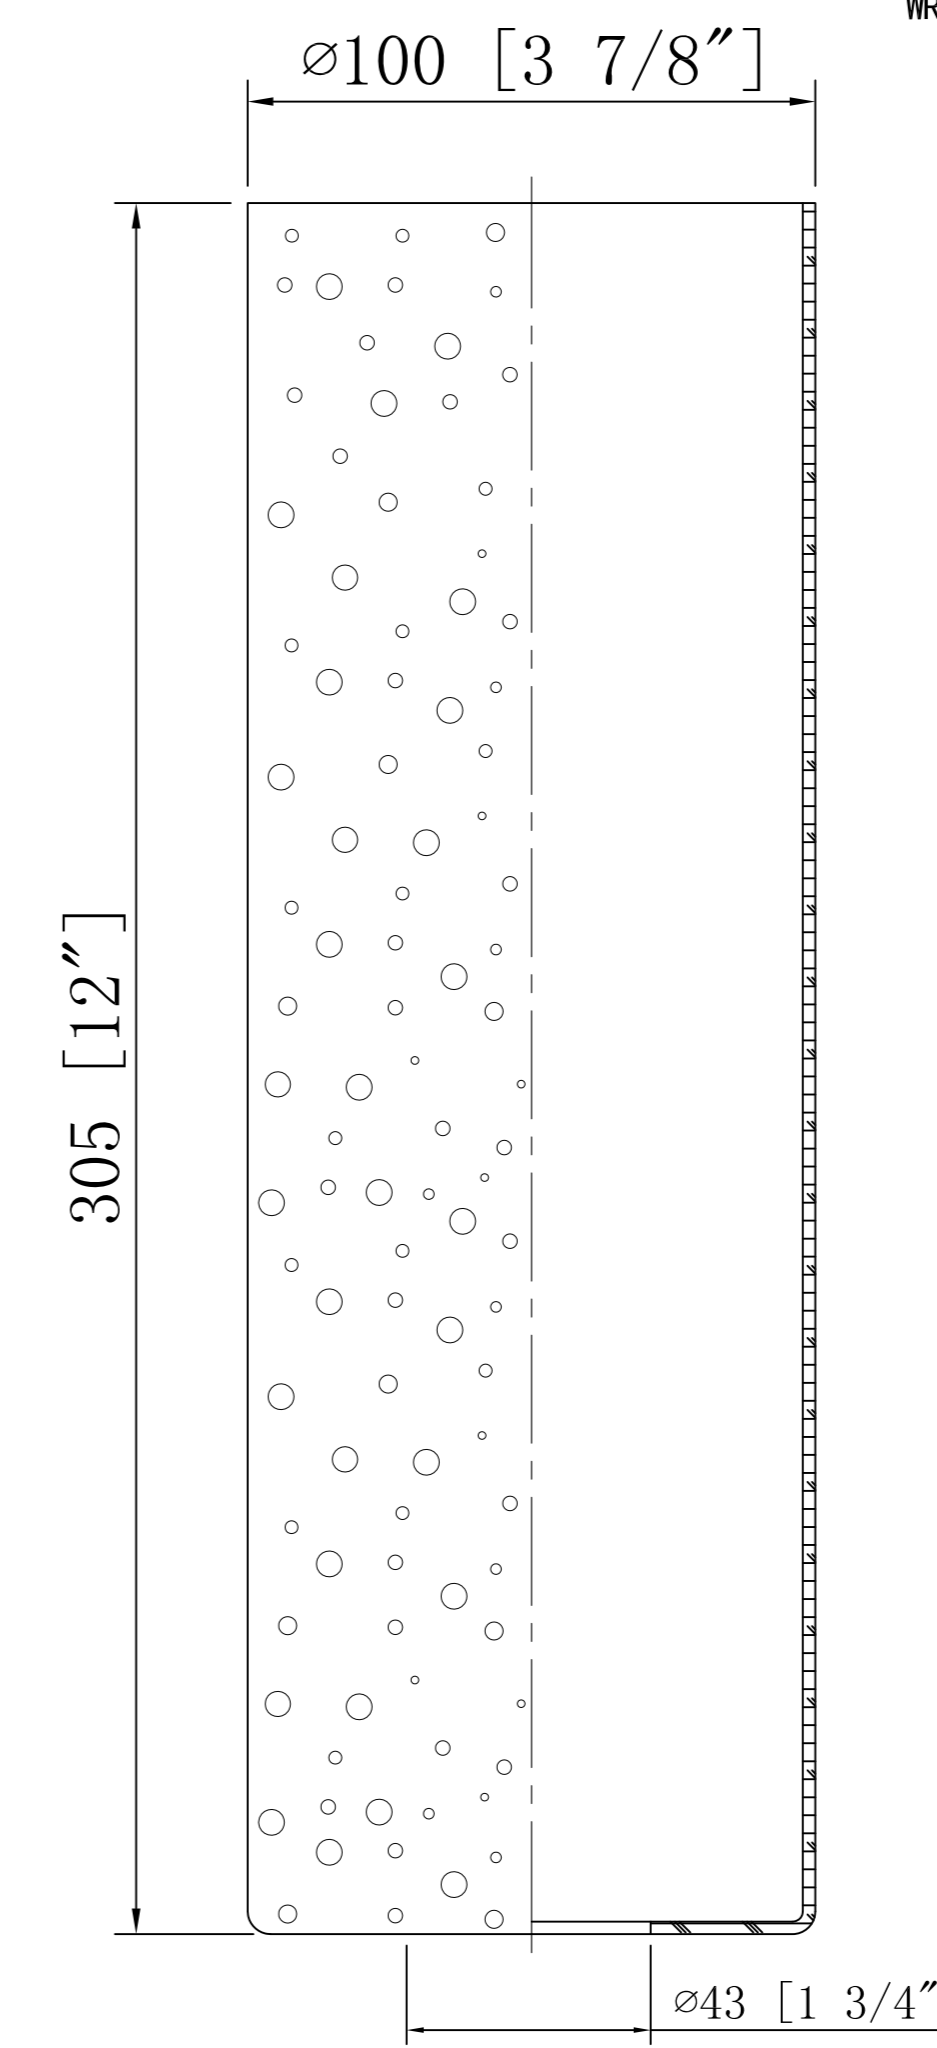

INNOVATIONS LIGHTING
CREATIVITY MEETS EVOLUTIONARY DESIGN

ITEM: G434-12SDY