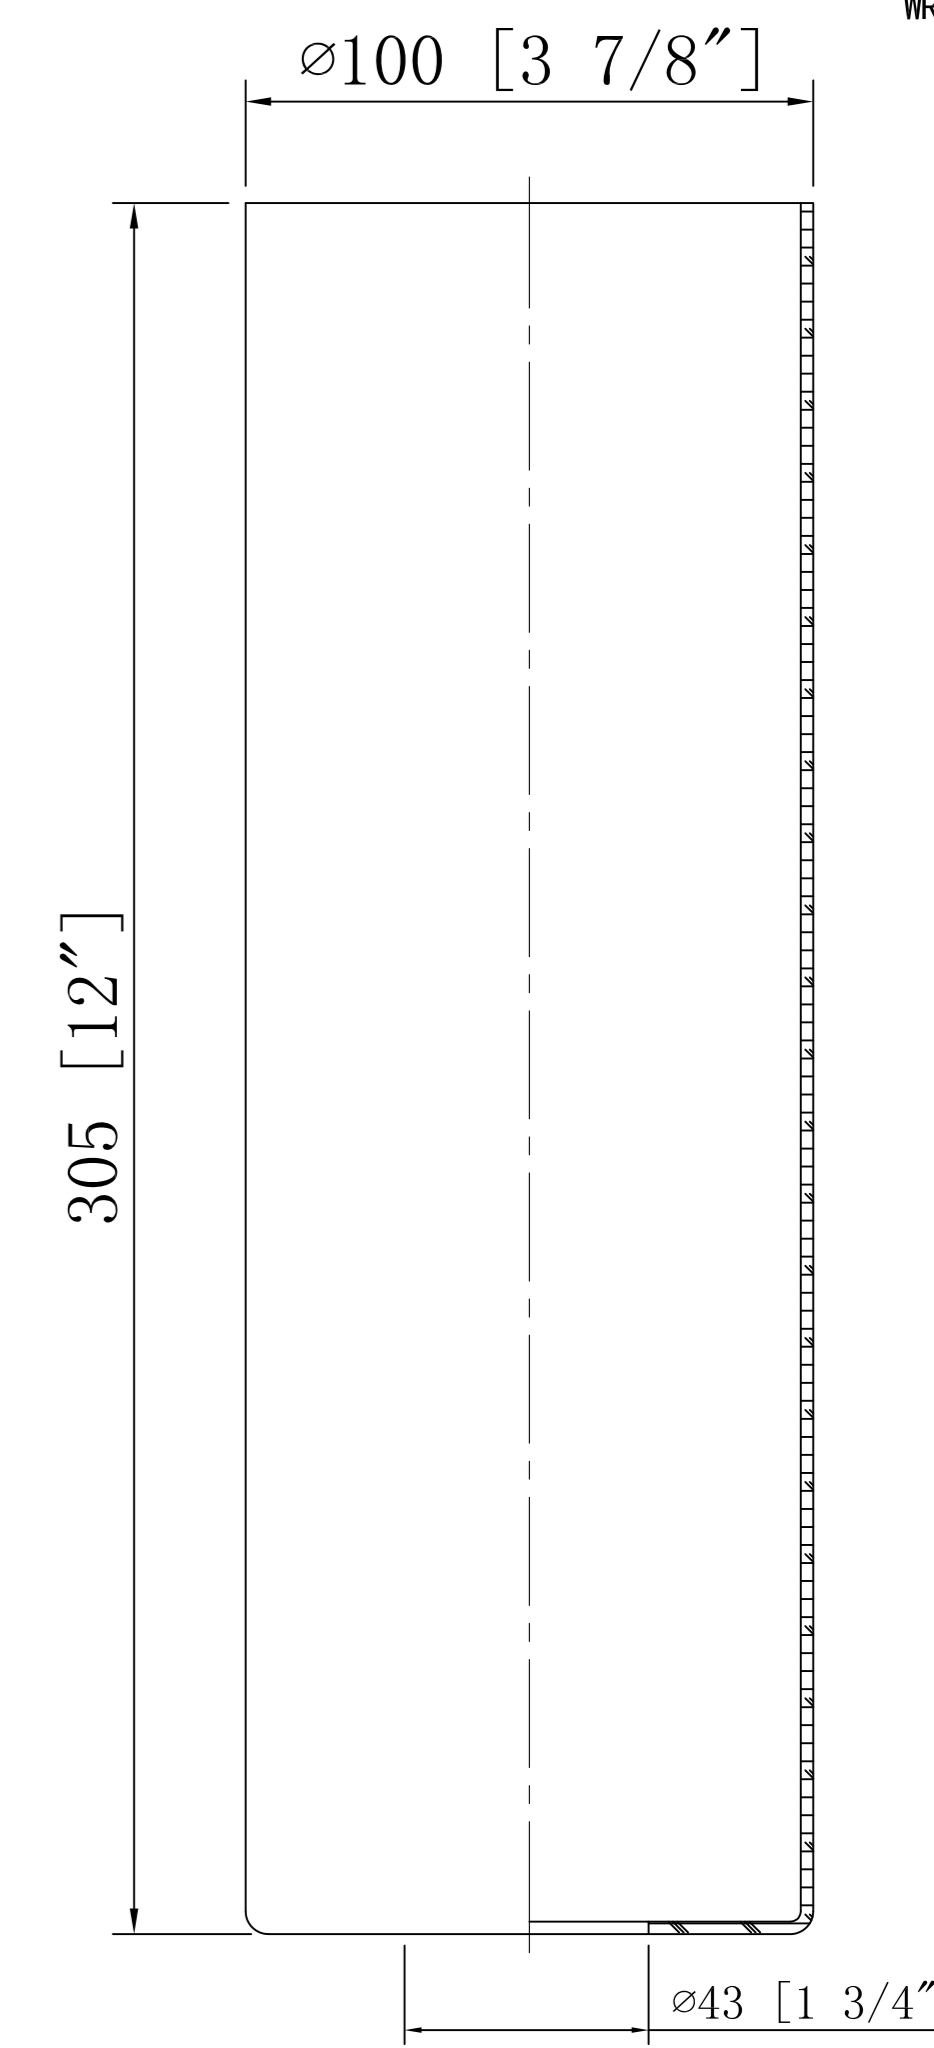

INNOVATIONS LIGHTING
CREATIVITY MEETS EVOLUTIONARY DESIGN

ITEM: G434-12SM