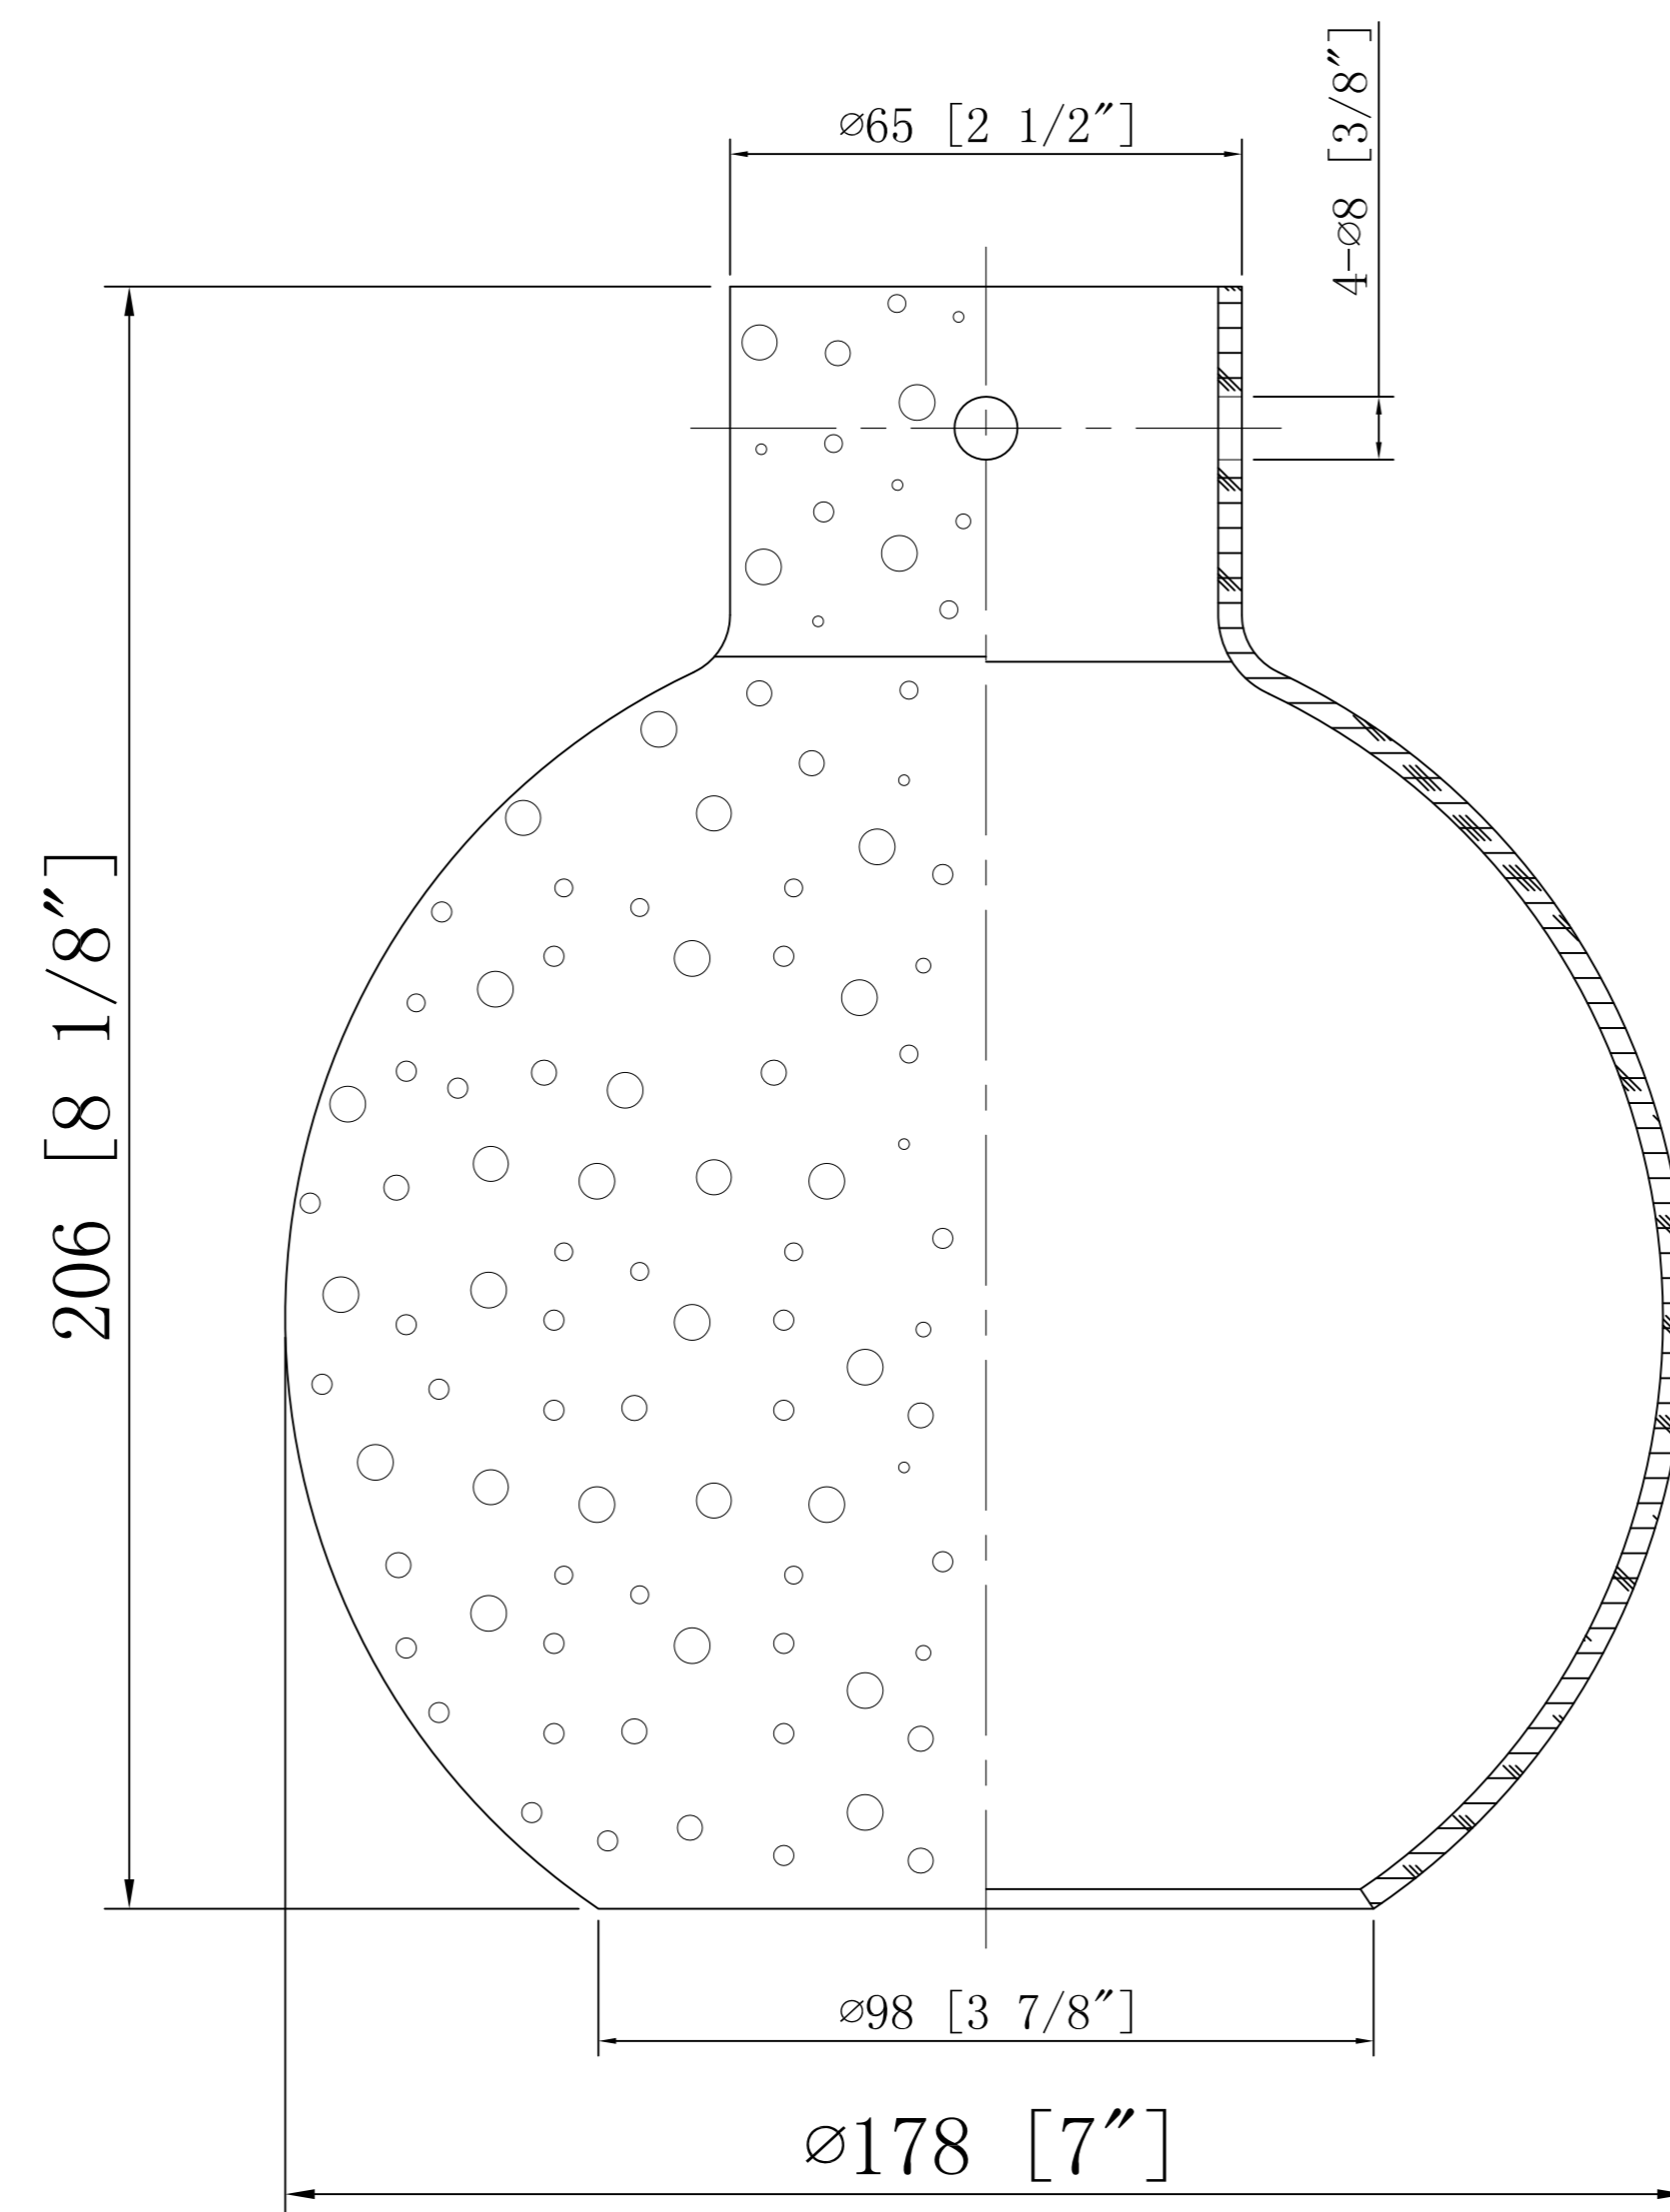

**IL** INNOVATIONS LIGHTING  
CREATIVITY MEETS EVOLUTIONARY DESIGN  
DESIGN COPYRIGHT - 12/21/2022  
ALL RIGHTS RESERVED AND MAY  
NOT BE DUPLICATED WITHOUT OUR  
WRITTEN PERMISSION

ITEM: G410-7CL

**IL** INNOVATIONS LIGHTING  
CREATIVITY MEETS EVOLUTIONARY DESIGN  
DESIGN COPYRIGHT - 12/21/2022  
ALL RIGHTS RESERVED AND MAY  
NOT BE DUPLICATED WITHOUT OUR  
WRITTEN PERMISSION

ITEM: G410-7SDY

DESIGN COPYRIGHT - 12/21/2022  
ALL RIGHTS RESERVED AND MAY  
NOT BE DUPLICATED WITHOUT OUR  
WRITTEN PERMISSION

ITEM: G410-7SM