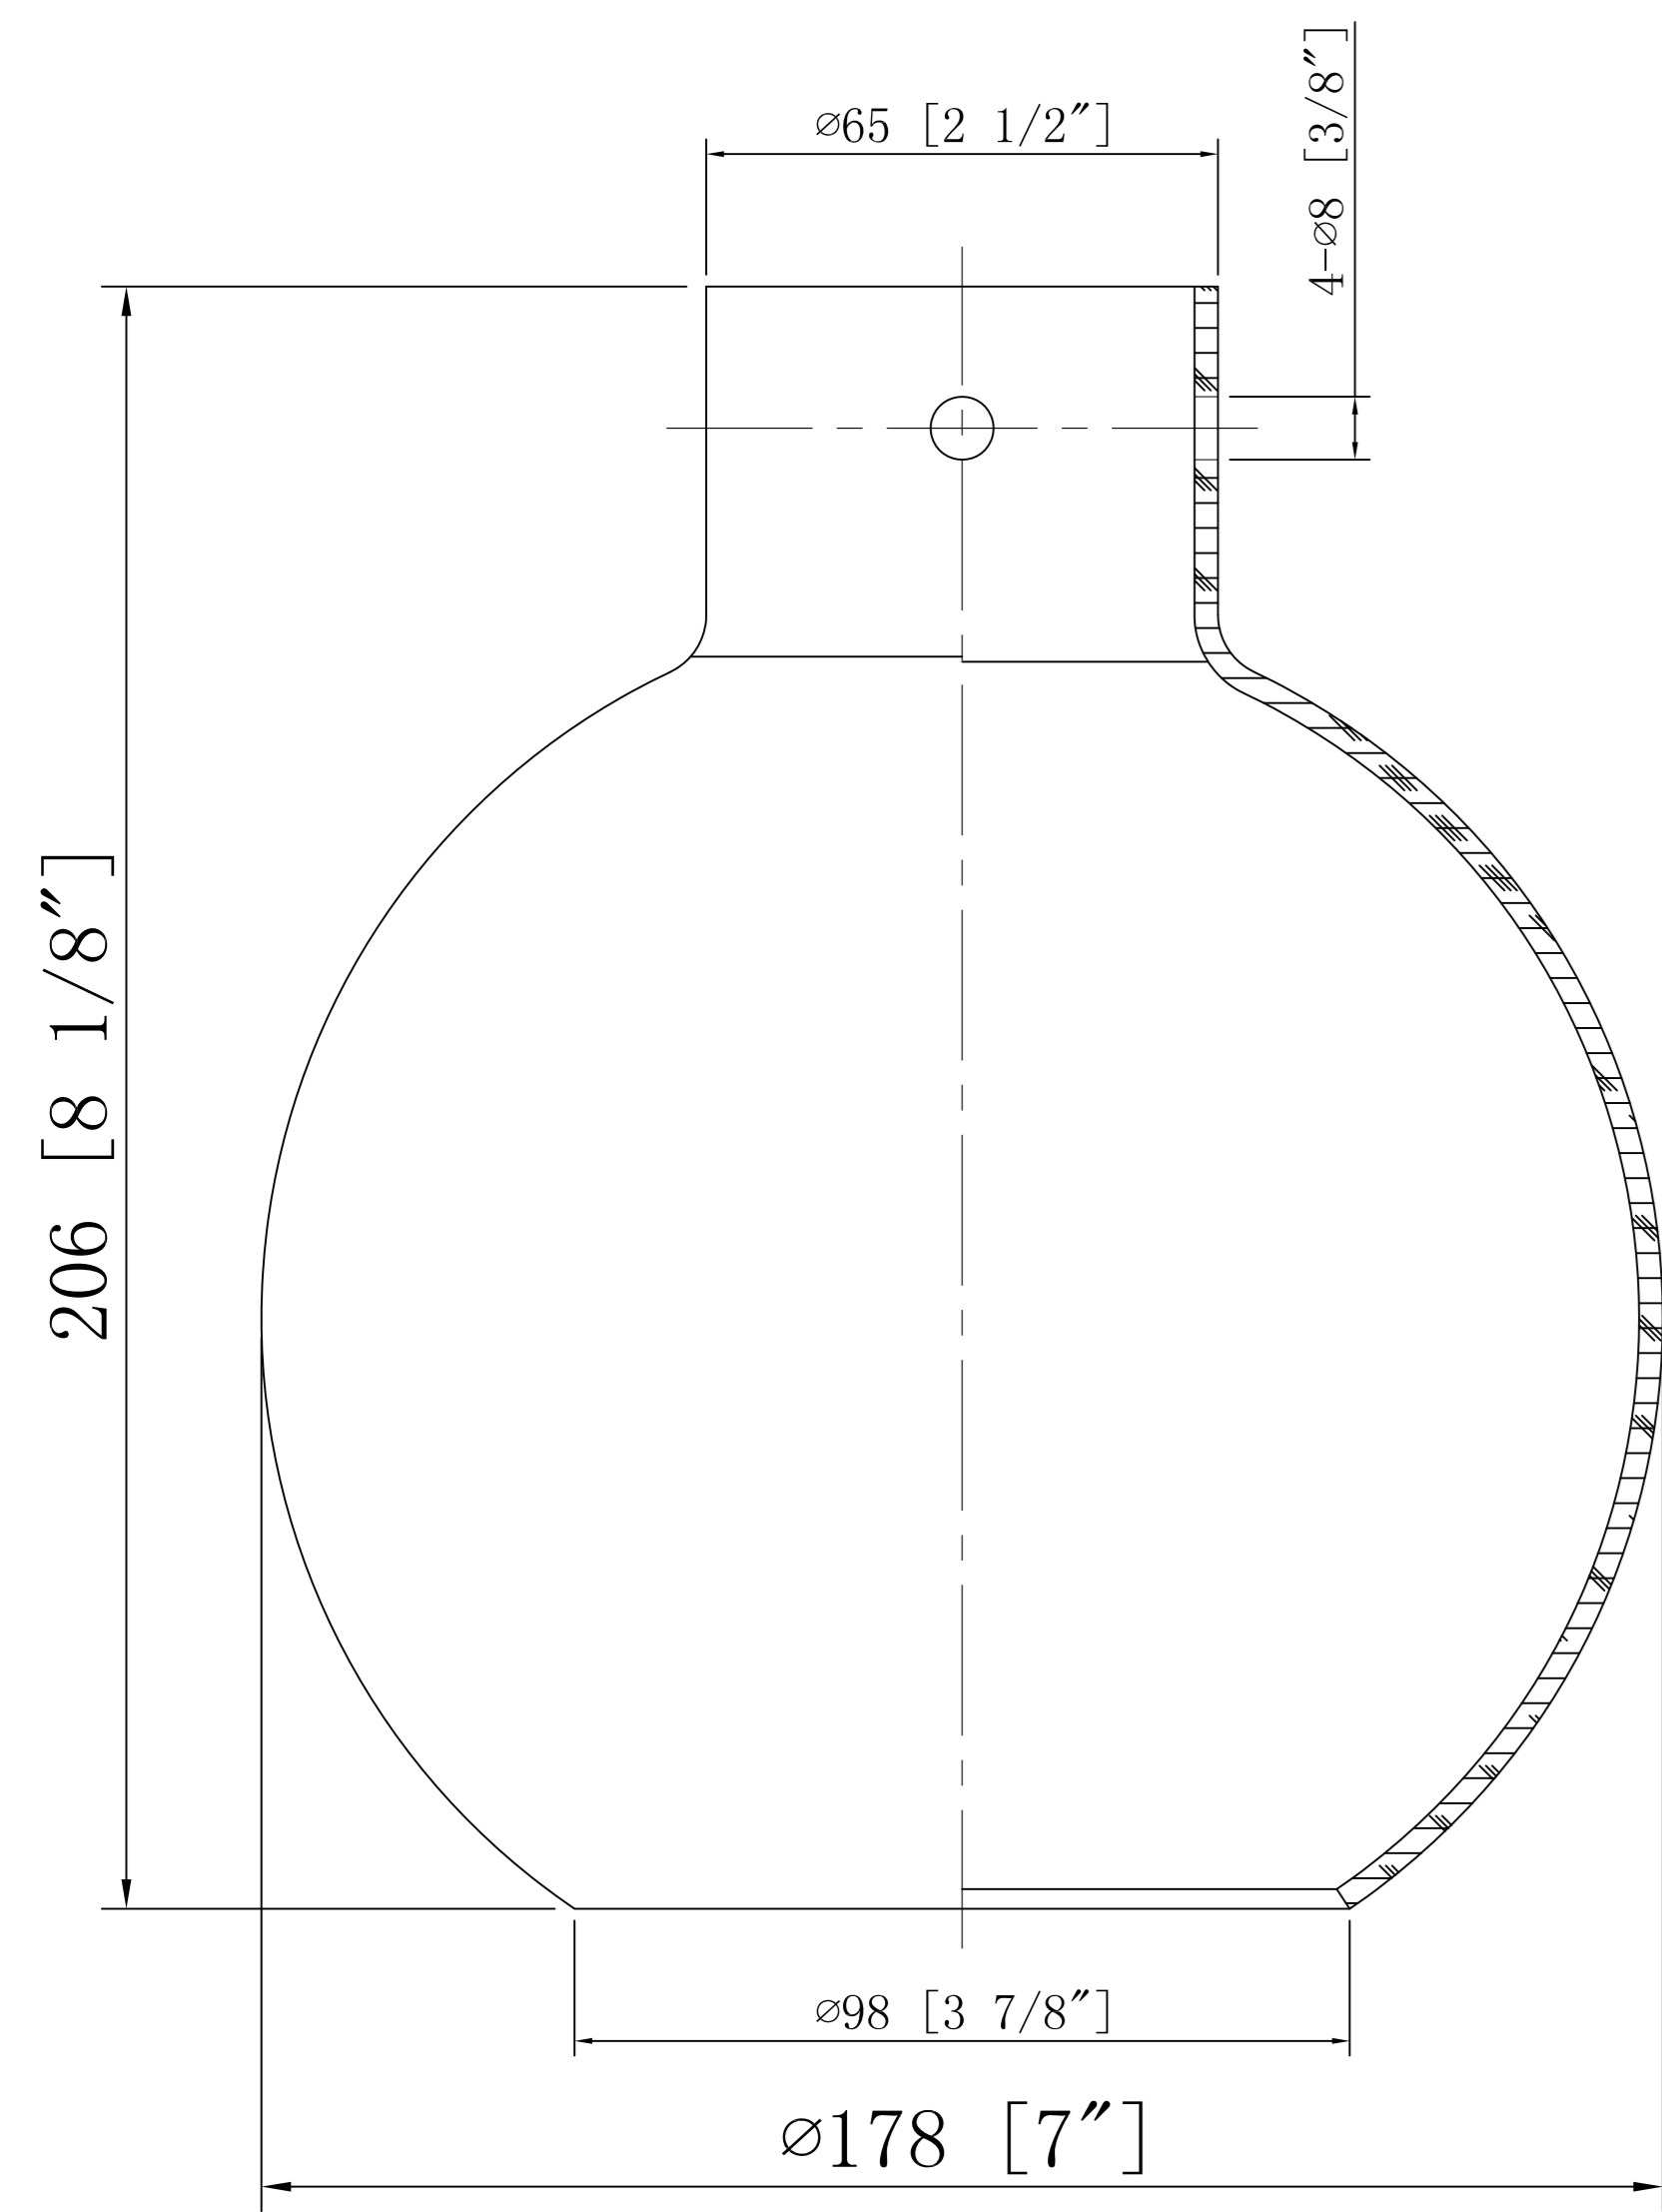

**IL** INNOVATIONS LIGHTING  
CREATIVITY MEETS EVOLUTIONARY DESIGN  
DESIGN COPYRIGHT - 12/21/2022  
ALL RIGHTS RESERVED AND MAY  
NOT BE DUPLICATED WITHOUT OUR  
WRITTEN PERMISSION

ITEM: G410-7CL

**IL** INNOVATIONS LIGHTING  
CREATIVITY MEETS EVOLUTIONARY DESIGN  
DESIGN COPYRIGHT - 12/21/2022  
ALL RIGHTS RESERVED AND MAY  
NOT BE DUPLICATED WITHOUT OUR  
WRITTEN PERMISSION

ITEM: G410-7SDY

DESIGN COPYRIGHT - 12/21/2022  
ALL RIGHTS RESERVED AND MAY  
NOT BE DUPLICATED WITHOUT OUR  
WRITTEN PERMISSION

ITEM: G410-7SM