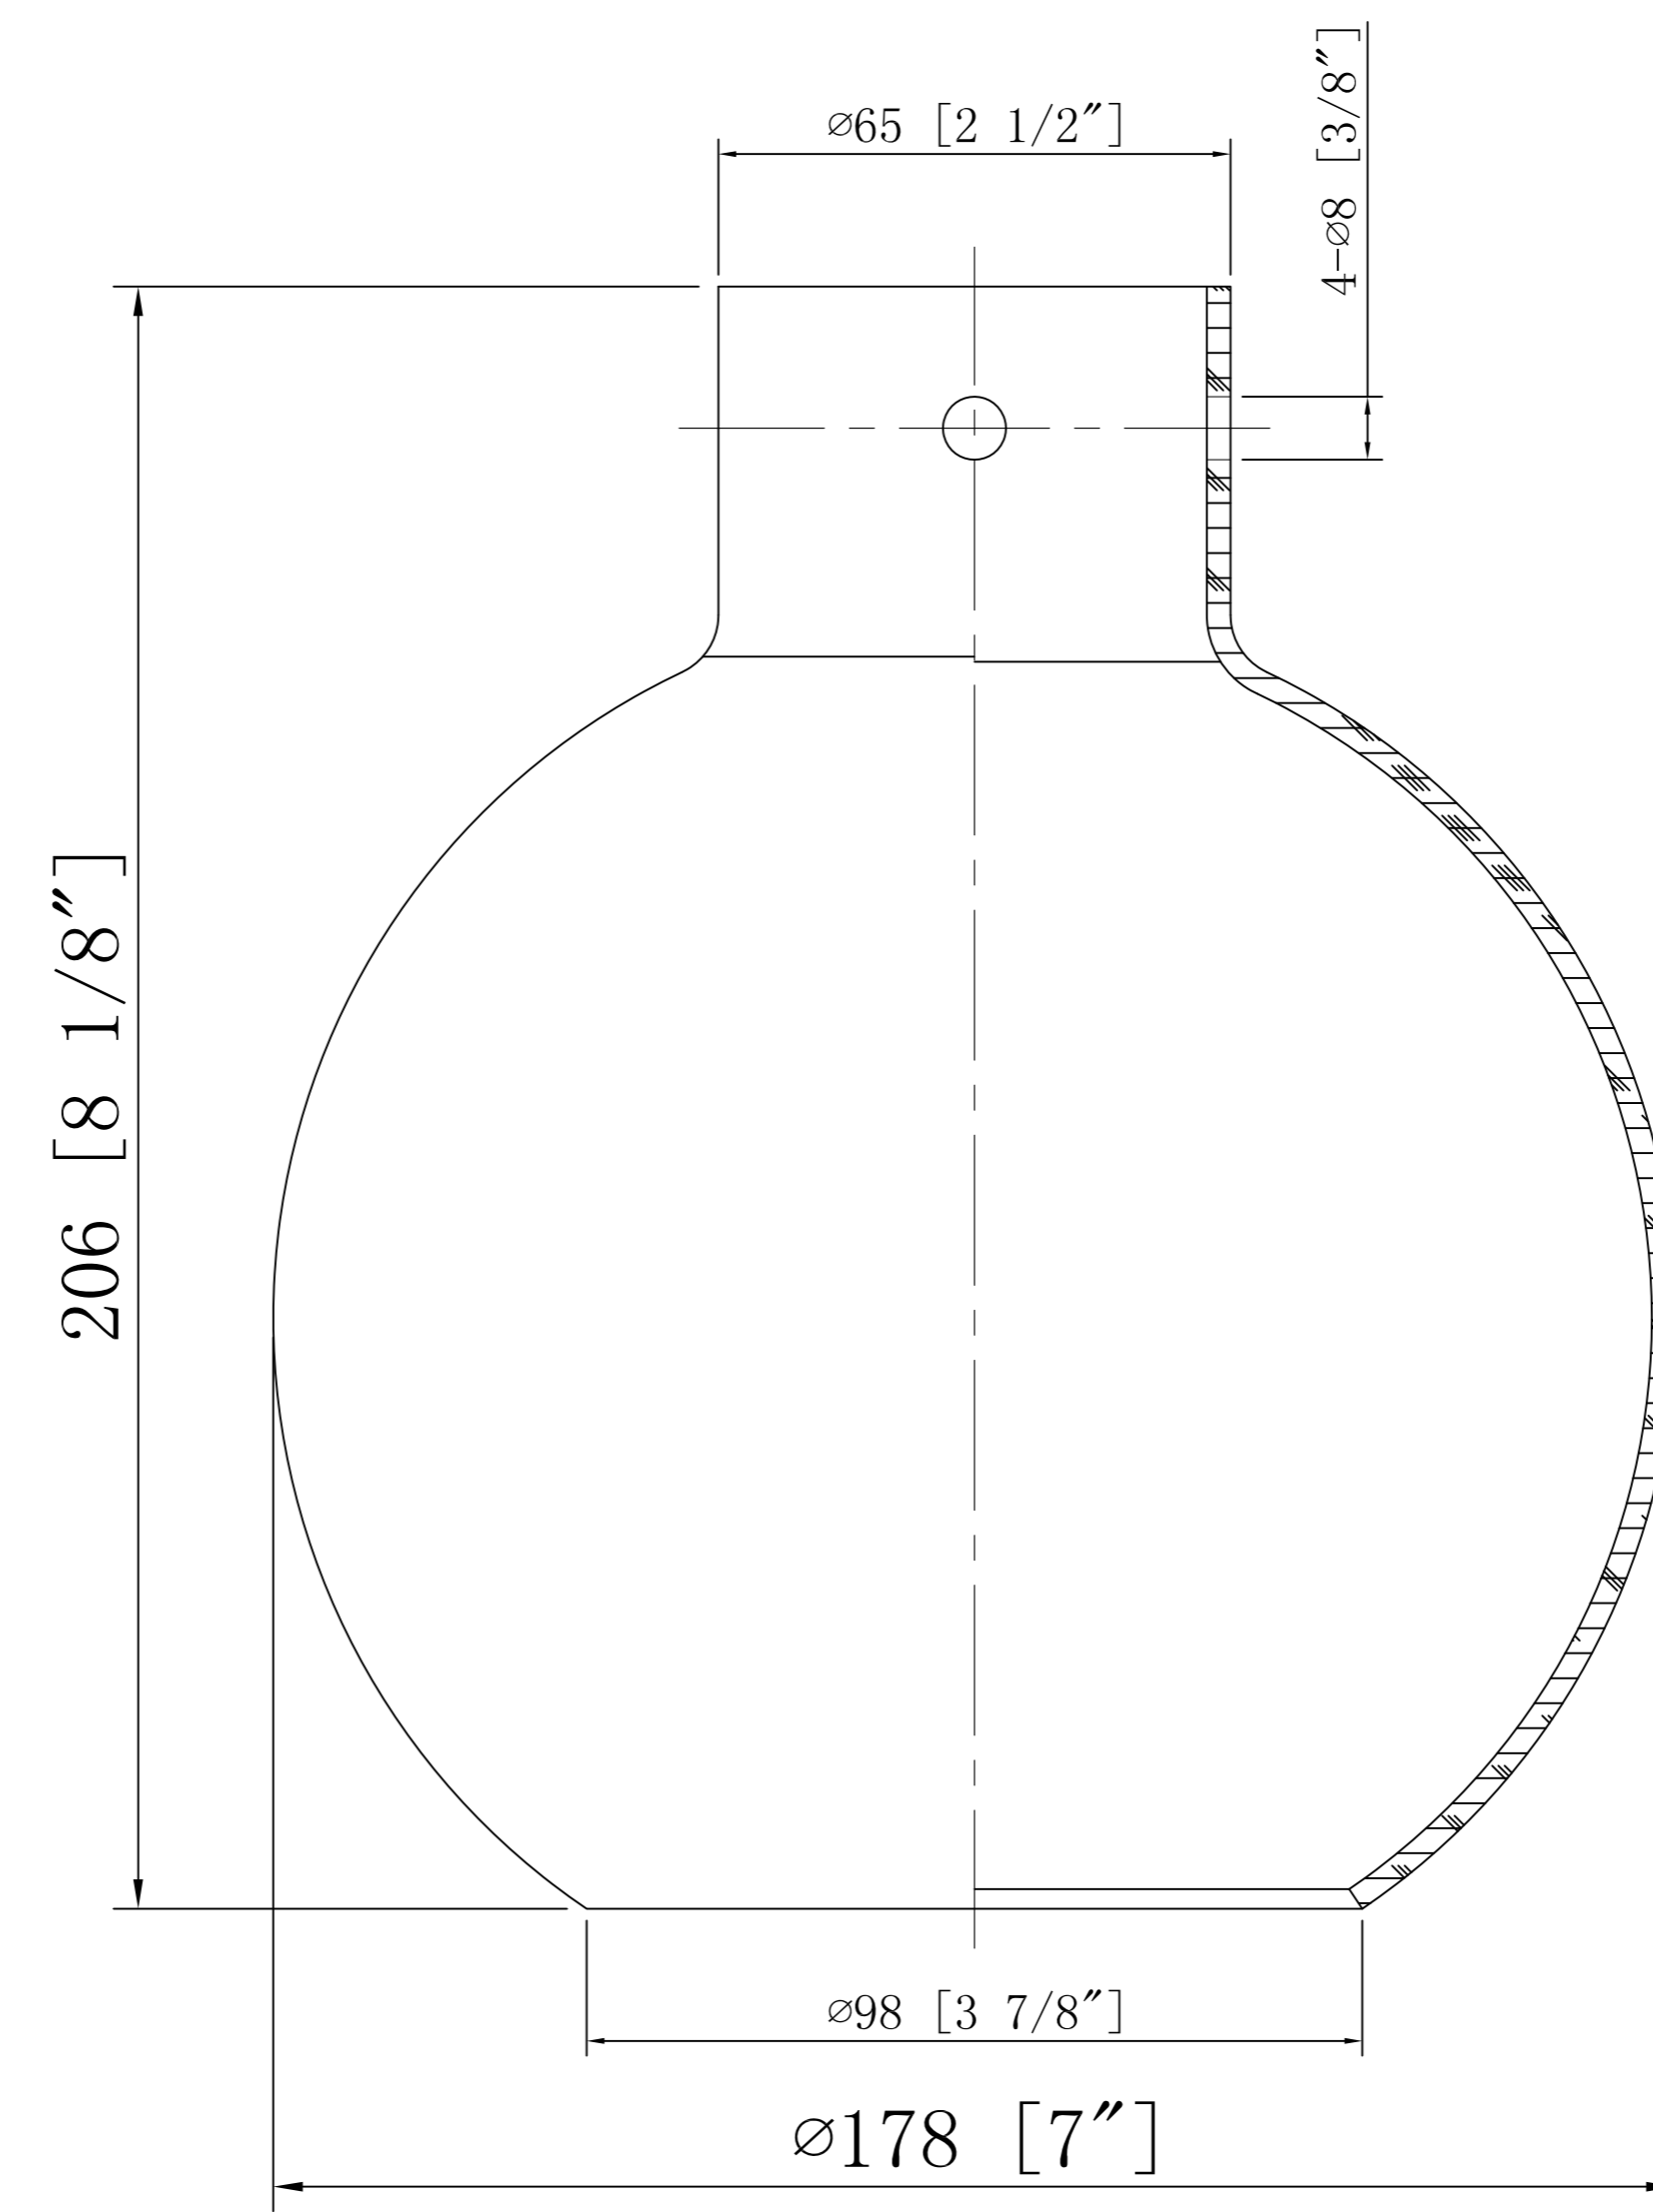

DESIGN COPYRIGHT - 12/21/2022
ALL RIGHTS RESERVED AND MAY
NOT BE DUPLICATED WITHOUT OUR
WRITTEN PERMISSION

ITEM: G410-7SM