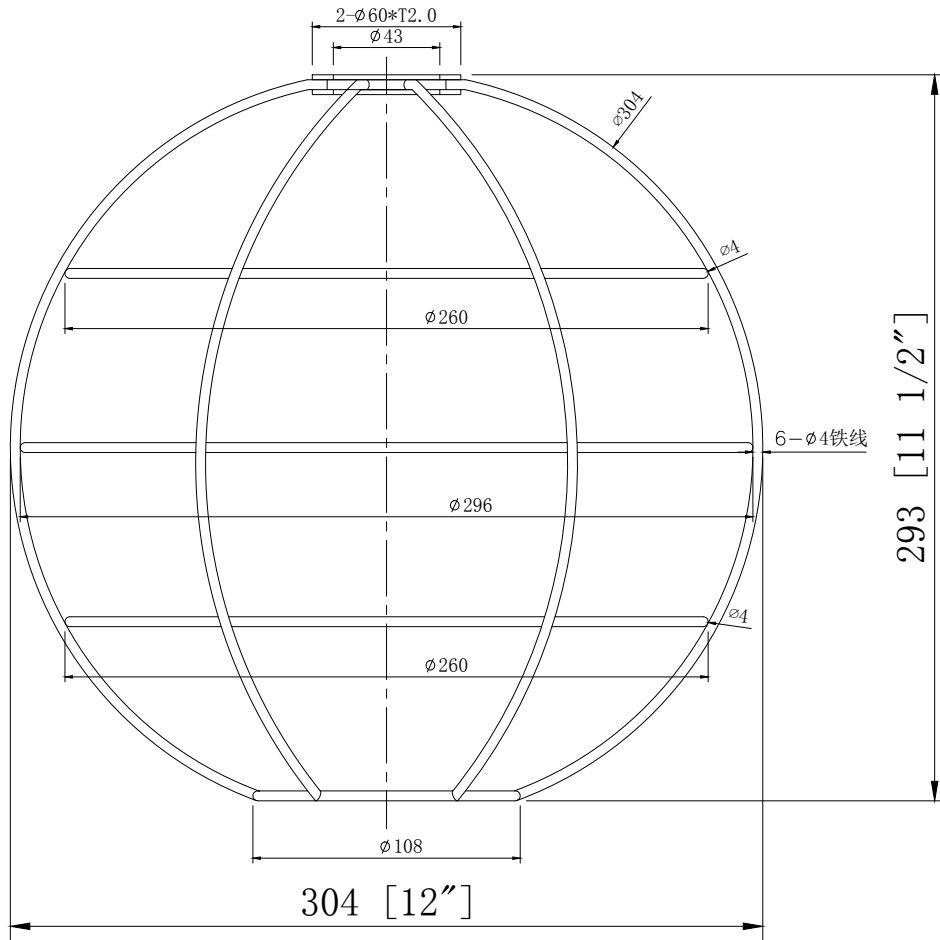

INNOVATIONS LIGHTING
DESIGN COPYRIGHT - 12/29/2022

ALL RIGHTS RESERVED AND MAY
NOT BE DUPLICATED WITHOUT OUR
WRITTEN PERMISSION

TITLE	
12" WIRE SPHERE SHADE	
ITEM NO: CE-12	REV. A
VENDOR: Delong Lighting	