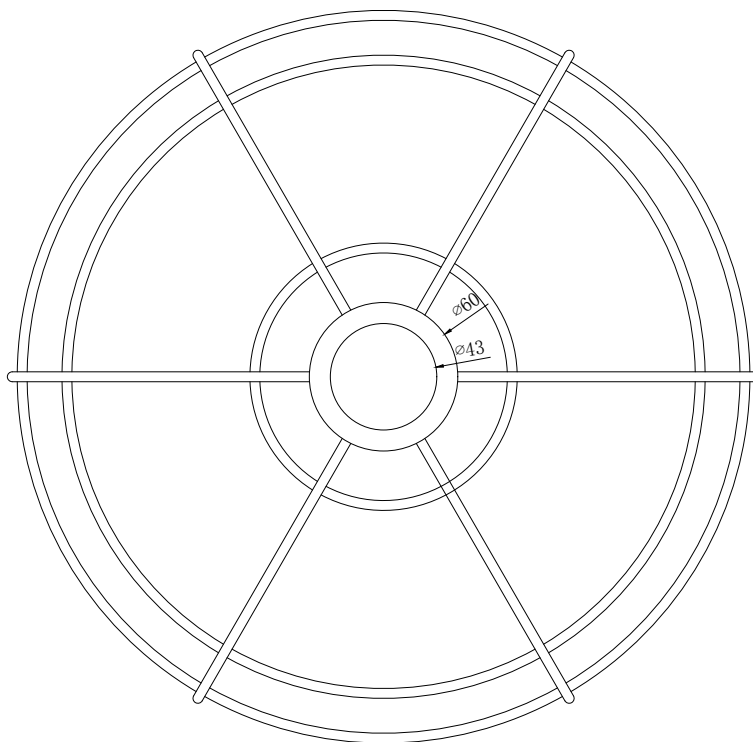

INNOVATIONS LIGHTING
DESIGN COPYRIGHT - 12/29/2022

ALL RIGHTS RESERVED AND MAY
NOT BE DUPLICATED WITHOUT OUR
WRITTEN PERMISSION

TITLE	
12" WIRE SPHERE SHADE	
ITEM NO: CE-12	REV. A
VENDOR: Delong Lighting	