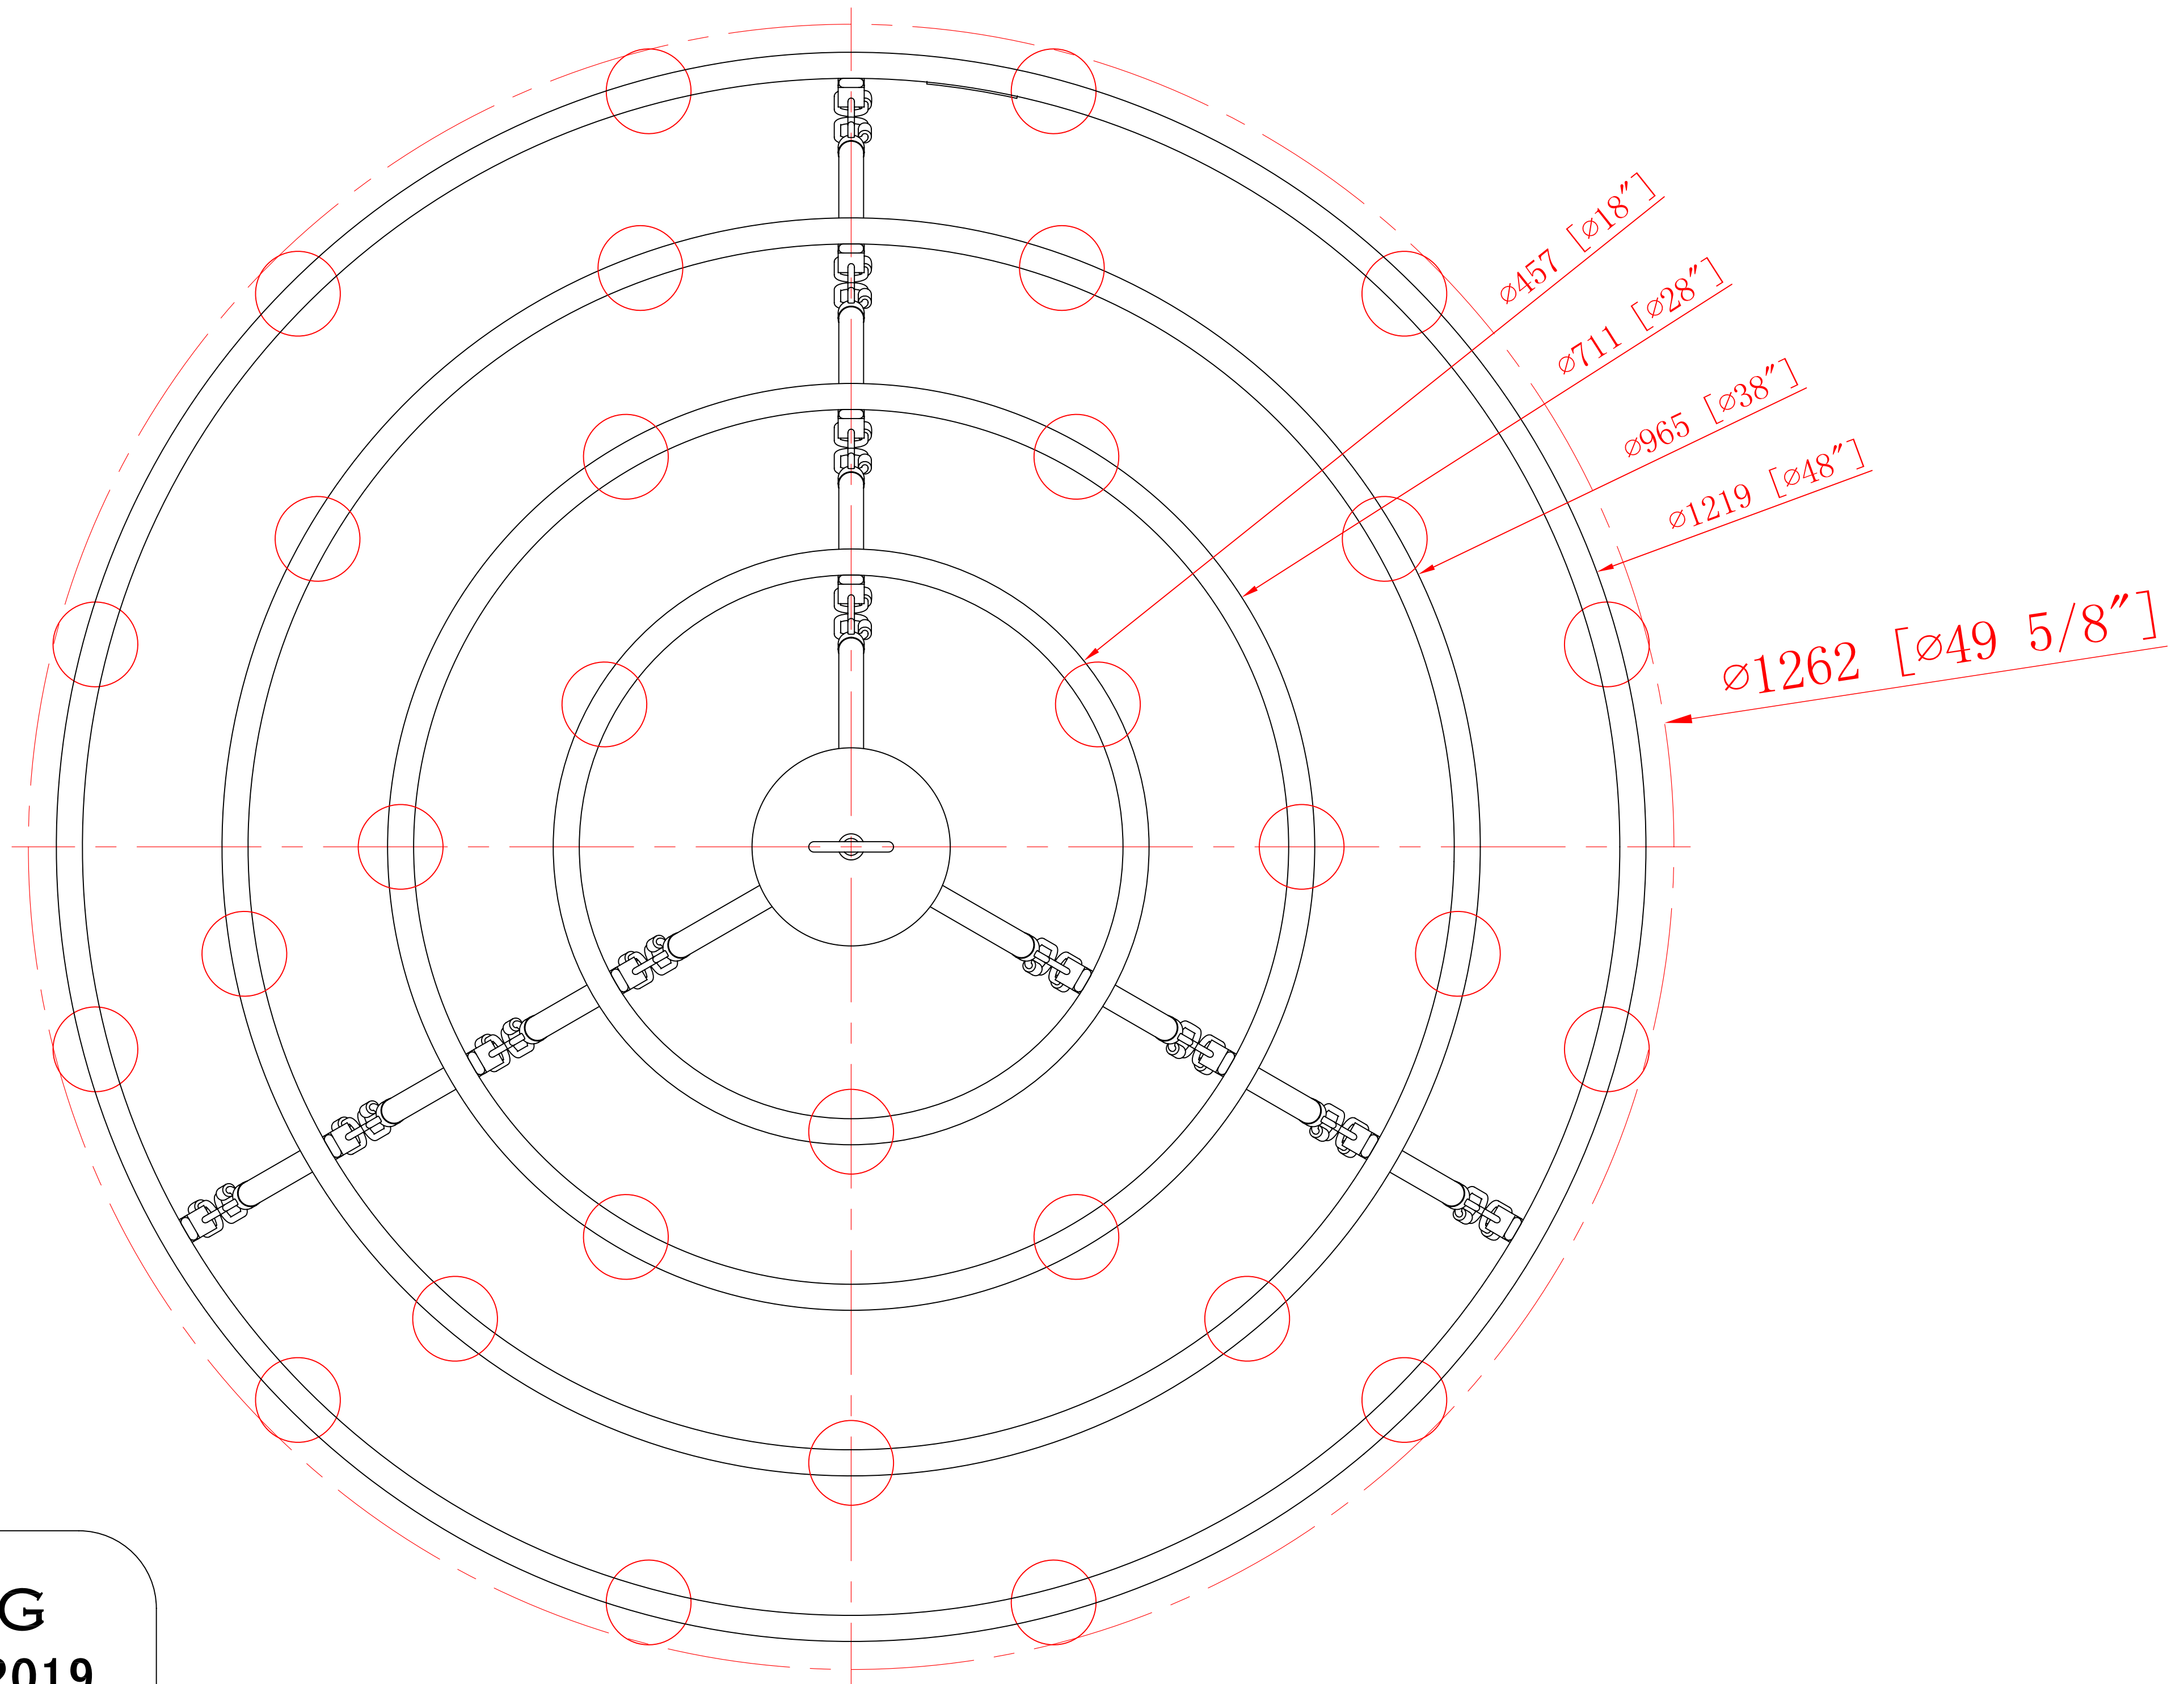

PARTS PACKAGE

INNOVATIONS LIGHTING
 DESIGN COPYRIGHT - 10/25/2019
 ALL RIGHTS RESERVED AND MAY
 NOT BE DUPLICATED WITHOUT OUR
 WRITTEN PERMISSION

ITEM: 820345-BK