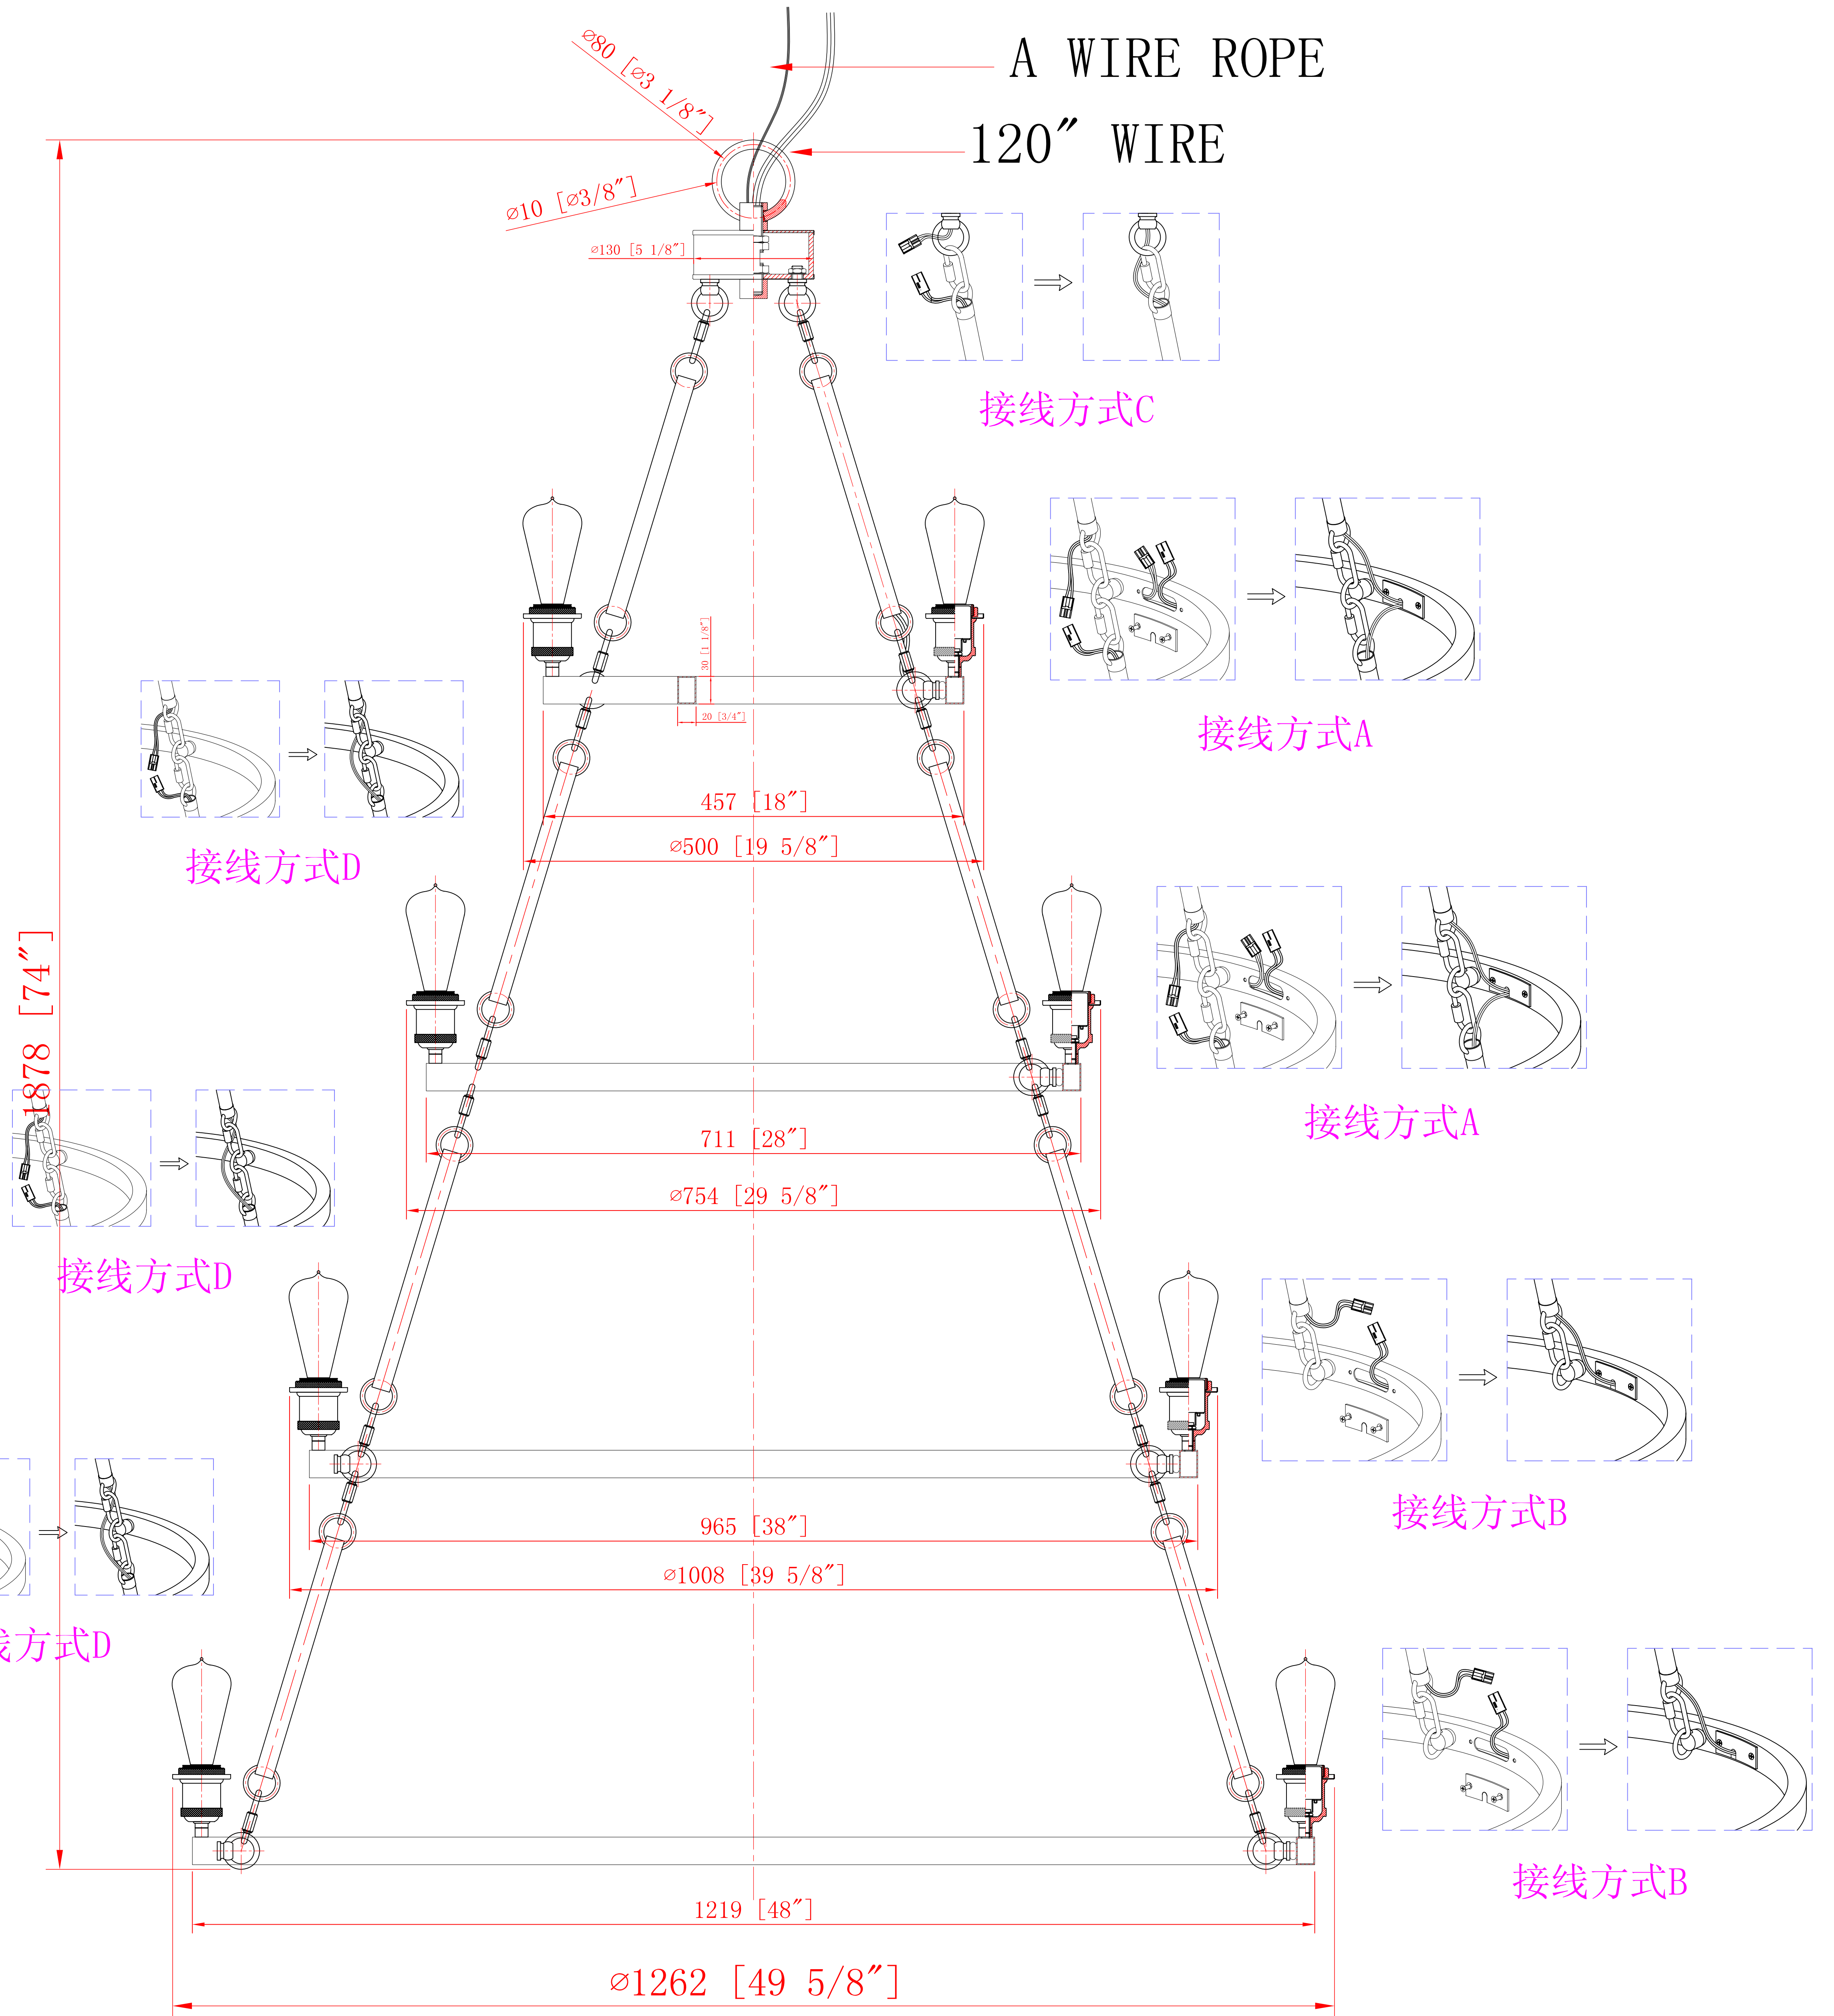

PARTS PACKAGE

INNOVATIONS LIGHTING
 DESIGN COPYRIGHT - 10/25/2019
 ALL RIGHTS RESERVED AND MAY
 NOT BE DUPLICATED WITHOUT OUR
 WRITTEN PERMISSION

ITEM: 820345-BK