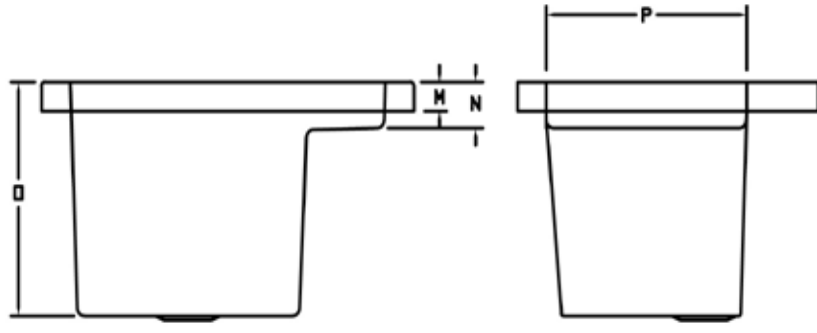

Approvals & Listings

Commonwealth of Massachusetts
UPC & USPC - US & Canada

Petopia 2

AS SHOWN:
Tub only

ALSO AVAILABLE:
Thermal Air,

Blower

Model	AC	A	B	C	D	E	F	G	H	I	J	K	L	M	N	O	Wat. Cap.
Pet 2		26"	21"	10½"	8"	5"	2"	2"	2"	15½"	12½"	3"	5"	1¾"	2¾"	11"	11 gal.
Pet 2		26"	21"	10½"	8"	5"	2"	2"	2"	15½"	12½"	3"	5"	1¾"	2¾"	14"	9 gal.
Amps	Watts	Breaker		Dedicated Service													
13.5	300	2½ amp		GFCI Protected													

Cut-Out Dimension		
Model	L)ength	(W)idth
Pet 2	26"	21"