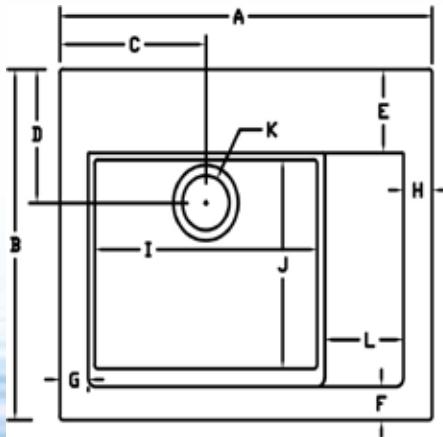

Approvals & Listings

Commonwealth of Massachusetts
UPC & USPC - US & Canada

Petopia 2

AS SHOWN:
Tub only

ALSO AVAILABLE:
Thermal Air,

Blower

Model	AC	A	B	C	D	E	F	G	H	I	J	K	L	M	N	O	Wat. Cap.
Pet 2		26"	21"	10½"	8"	5"	2"	2"	2"	15½"	12½"	3"	5"	1¾"	2¾"	11"	11 gal.
Pet 2		26"	21"	10½"	8"	5"	2"	2"	2"	15½"	12½"	3"	5"	1¾"	2¾"	14"	9 gal.
Amps	Watts	Breaker		Dedicated Service													
13.5	300	2½ amp		GFCI Protected													

*Disclaimer: Certain options or altering the pump/blower location may cause the pump/blower to extend beyond the tub decking.
 For cutout dimensions wait for unit to arrive.
 All specifications subject to change without notice.*

Cut-Out Dimension		
Model	L)ength	(W)idth
Pet 2	26"	21"