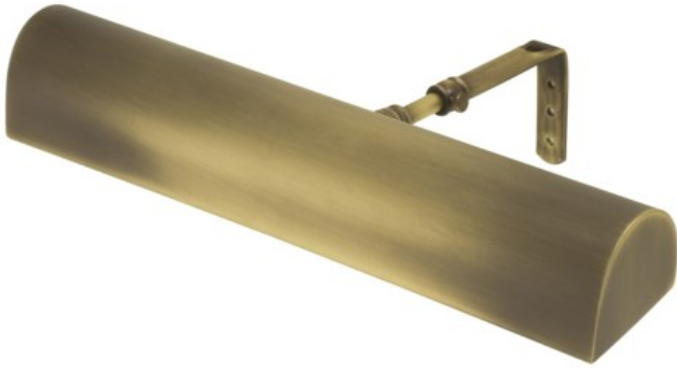

Classic Traditional TLEDZ14-71

sku#: TLEDZ14-71

Traditional LED 14" Antique Brass Picture Light

Dimensions: 2.25"H x 14"W x 5"-7"D

Base Diameter:

Bulb Type: 1-LED-4.5W, 2700K, 90CRI, 360 Lumens (included)

Switch Placement: In-line switch 3' from plug

Shade Size: 14" Metal

Country of Origin: USA

Ships Via: FedEx

Safety Rating: ETL Listed

CA Title 20 Compliant: Yes