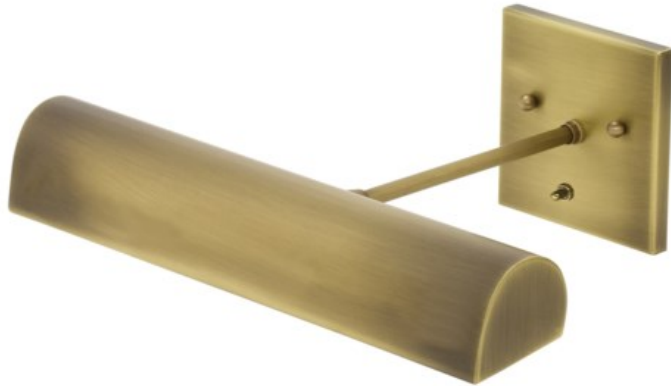

Classic Traditional DT14-71

sku#: DT14-71

Direct Wire Traditional 14" Antique Brass Picture Light

Dimensions: 4.5"H x 14"W x 9.25"D

Base Diameter: 4.5" x 4.5"

Bulb Type: 2-25W-T10 or 40W-T10 medium base (not included)

Switch Placement: On back plate

Shade Size: 14" Metal

Country of Origin: USA

Ships Via: FedEx

Safety Rating: ETL Listed

CA Title 20 Compliant: