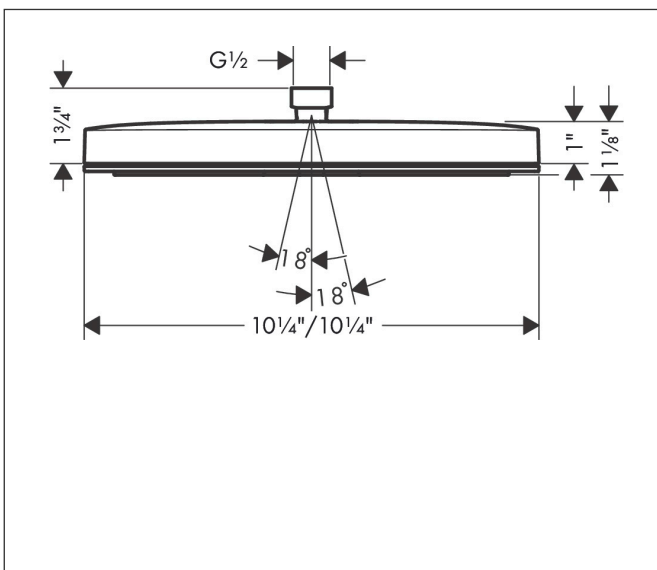

Brand hansgrohe
 Art. Name **Pulsify E** Showerhead 260 1-Jet, 2.5 GPM
 Art. Nr. 24331821
 Surface brushed nickel
 Pos. 1

Product Picture

Features

- Shower head size: 260 x 260 mm
- Spray modes: PowderRain
- Fast Drain empties the overhead shower from an angle of 10°
- Spray face finish: graphite
- Flow: 2.5 GPM (9.5 L/Min)

Drawing

Technology

Spray Types