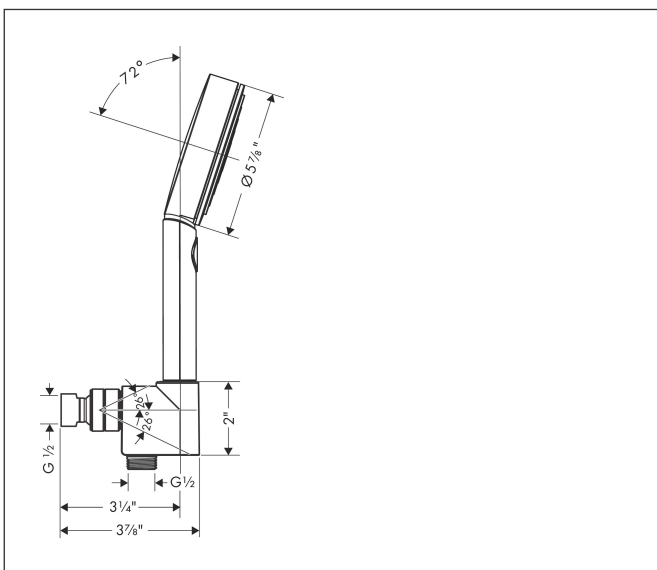

Brand hansgrohe
 Art. Name **Pulsify Select S** Handshower Set 105 3-Jet, 2.5 GPM
 Art. Nr. 04917000
 Surface chrome
 Pos. 1

Product Picture

Features

- Consists of: Handshower, Handshower holder, Handshower hose
- integrated support function
- Spray modes: PowderRain, IntenseRain, Pulsating Massage
- Select button for comfortable alternation of spray modes
- Flow: 2.5 GPM (9.5 L/Min)
- Pivot connector prevents hose from tangling
- wall supports of plastic
- rinseable screen insert

Drawing

Technology

Spray Types