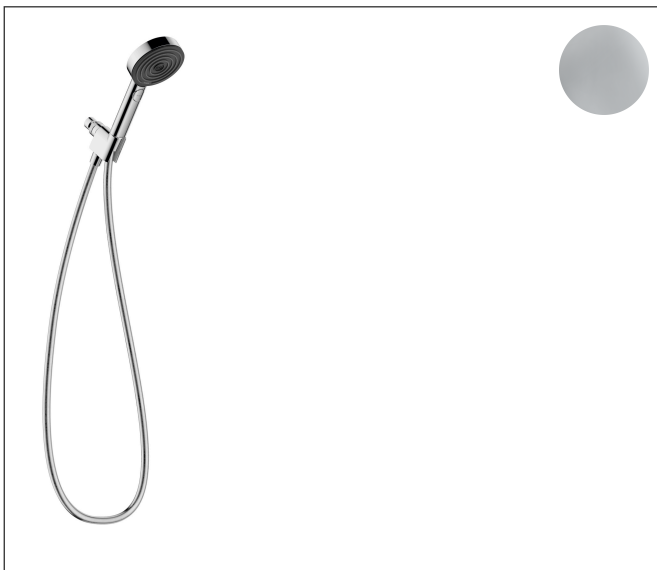

Brand hansgrohe
 Art. Name **Pulsify Select S** Handshower Set 105 3-Jet, 2.5 GPM
 Art. Nr. 04917000
 Surface chrome
 Pos. 1

Product Picture

Features

- Consists of: Handshower, Handshower holder, Handshower hose
- integrated support function
- Spray modes: PowderRain, IntenseRain, Pulsating Massage
- Select button for comfortable alternation of spray modes
- Flow: 2.5 GPM (9.5 L/Min)
- Pivot connector prevents hose from tangling
- wall supports of plastic
- rinseable screen insert

Drawing

Technology

Spray Types