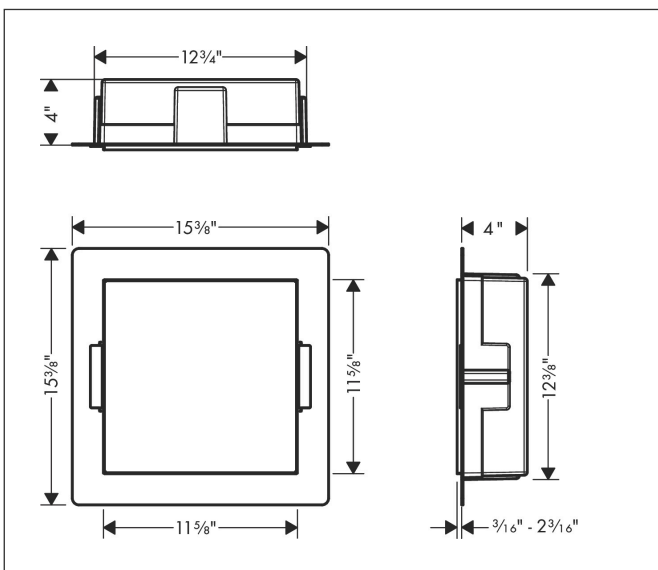

Brand hansgrohe
 Art. Name **XtraStoris Minimalistic** Wall niche frameless 12"x 12"x 4"
 Art. Nr. 56073700
 Surface matte white
 Pos. 1

Product Picture

Features

- Consists of: wall niche frameless, sealing set
- Installation depth: 100 mm
- Where to use: new construction, renovation
- Variable installation depth
- Easy to clean surface
- Installable flush with the wall or as a design element sticking out (up to 55 mm)
- frameless design
- suitable for use in wet areas
- easy adjustment to tile thickness
- Wall type: drywall construction, solid wall construction
- Material sealing set: Polystyrene (PS)
- Material wall niche: Stainless Steel 304 (1.4301)
- Dimensions wall niche: 300 x 300 x 100 mm (HxWxD)
- Required dimensions for sealing set: 313 x 325 x 100 mm (HxWxD)

Drawing

Technology