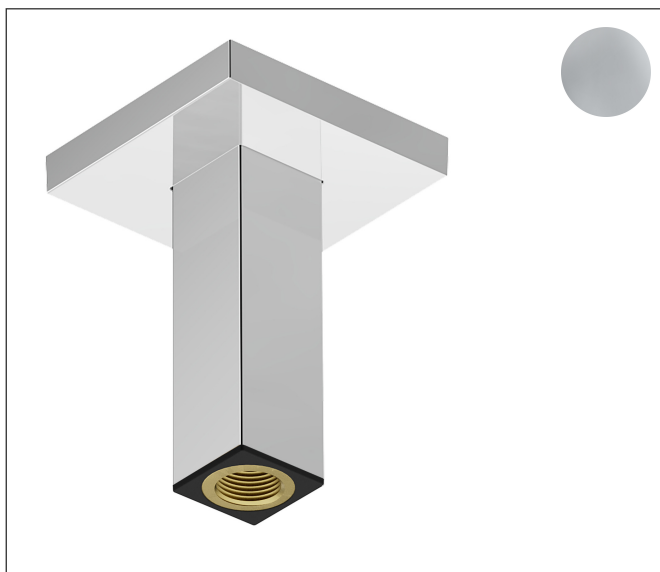

Brand	hansgrohe
Art. Name	Extension Pipe for Ceiling Mount E, 4"
Art. Nr.	24338001
Surface	chrome
Pos.	1

Product Picture

Features

- Length: 100 mm
- Brass/ plastic
- Connection type: 1/2" NPT
- Ceiling connector, Escutcheon, Mounting Material, Assembly instructions
- Ceiling connector not extendable, ceiling connector not shor-tenable