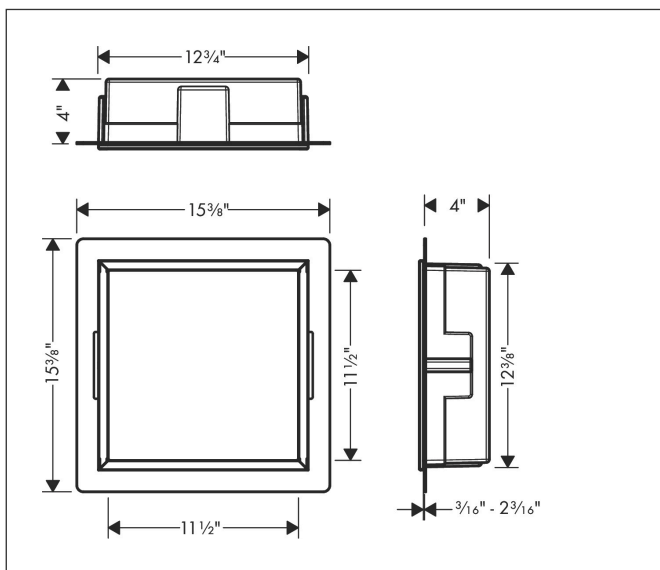

Brand hansgrohe
 Art. Name **XtraStoris Original** Wall niche with frame 12"x 12"x 4"
 Art. Nr. 56061670
 Surface matte black
 Pos. 1

Product Picture

Features

- Consists of: wall niche with frame, sealing set
- Installation depth: 100 mm
- Where to use: new construction, renovation
- Easy to clean surface
- Suitable for use in wet areas
- Wall type: drywall construction, solid wall construction
- Material sealing set: Polystyrene (PS)
- Material wall niche: Stainless Steel 304 (1.4301)
- Surface of the wall niche powder-coated stainless steel
- Dimensions wall niche: 300 x 300 x 100 mm (HxWxD)
- Required dimensions for sealing set: 313 x 325 x 100 mm (HxWxD)

Drawing

Technology