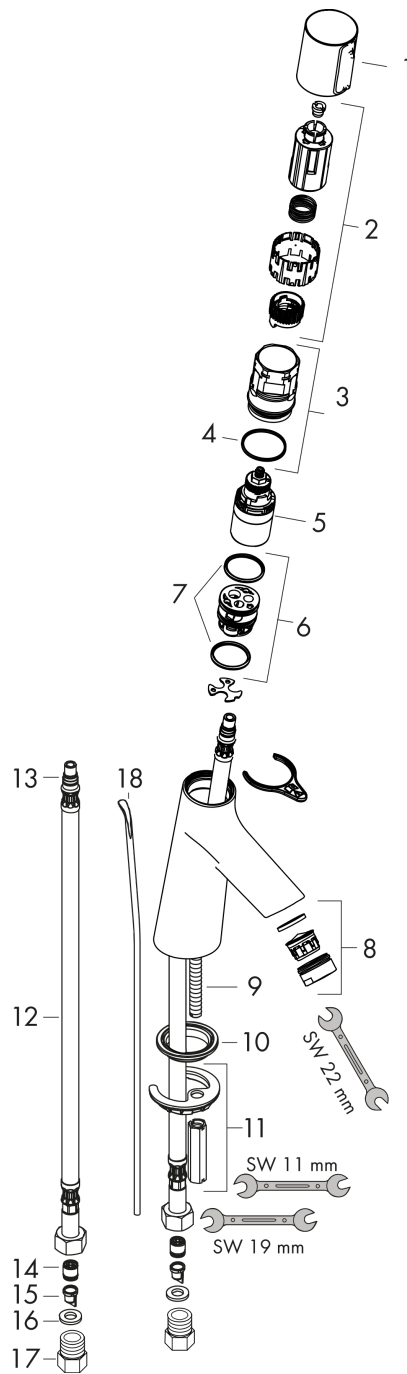

Talis Select S
Single-Hole Faucet 80 with Pop-Up Drain, 1.2 GPM
 Finishes : **brushed nickel** Part no. : **72040821**

Description

Features

- Aerated spray
- Flow: 1.2 GPM (4.5 L/Min)
- Select cartridge for easy, intuitive operation: Push handle to turn water on and off, and turn to adjust temperature
- Includes pop-up drain

Item details

List Price \$ 326.00

Technology

Compliance

Product image

Scale drawing

Talis Select S
Single-Hole Faucet 80 with Pop-Up Drain, 1.2 GPM
 Finishes : **brushed nickel** Part no. : **72040821**

Exploded drawing

Year of production: >03/18

Talis Select S
Single-Hole Faucet 80 with Pop-Up Drain, 1.2 GPM
 Finishes : **brushed nickel** Part no. : **72040821**

Spare parts list

Year of production: >03/18

Pos.	Description	Part no.	Price	PU
1	handle	92525820	-	1
2	adapter for handle	92526000	-	1
3	nut	92528000	-	1
4	O-ring 27x1,5	92527000	-	1
5	cartridge, assy	92529000	-	1
6	adapter for cartridge	98866000	-	1
7	O-ring 23x2	98398000	-	1
8	aerator M24x1 (4,5 l/min)	92877820	-	1
9	screw M8 x 68	97736000	-	1
10	seal Ø 42	98722000	-	1
11	fixing set	96016000	-	1
12	connection hose 600 mm M8x0,75 G3/8	92629000	-	1
13	O-ring 7x1,5	98422000	-	1
14	non return valve DW 10	96456000	-	1
15	filter	92532000	-	1
16	sealing set	92533000	-	1
17	adapter for connection hose	88802000	-	1
18	pull rod	96657820	-	1
a	pop up waste	88509820	-	1