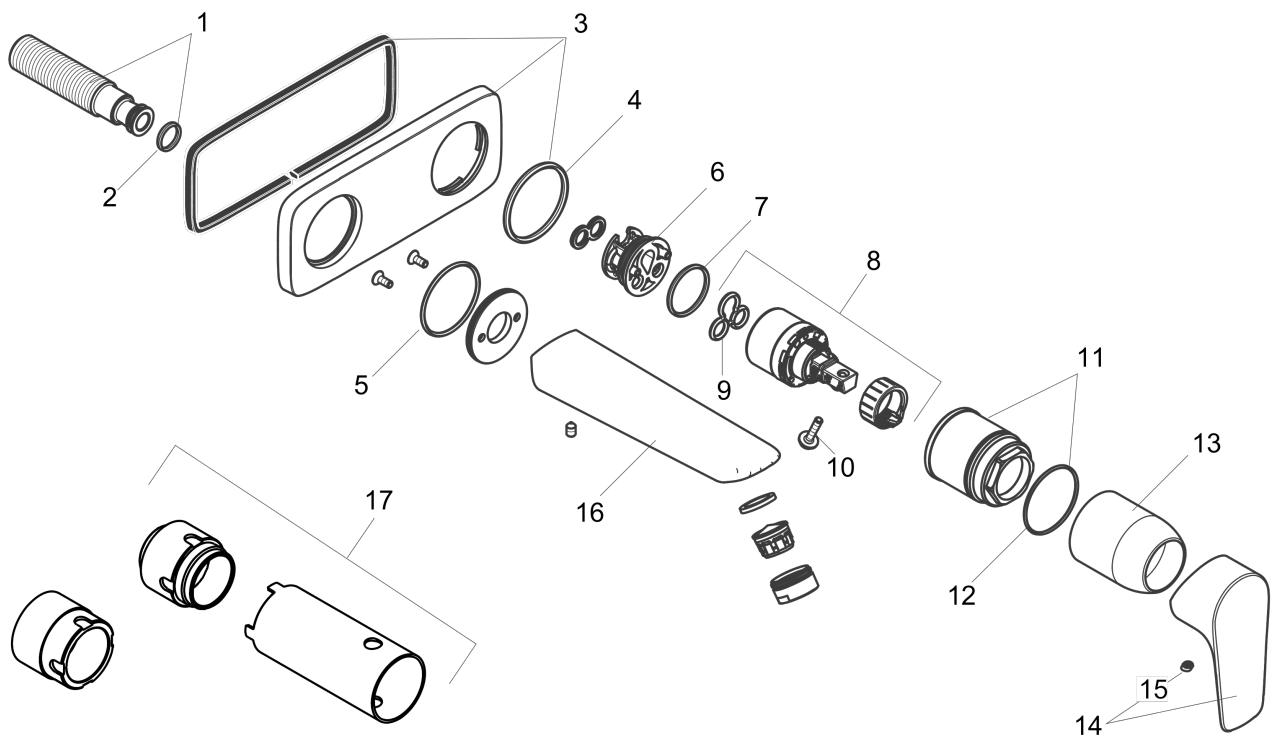

**Talis E**  
**Wall-Mounted Single-Handle Faucet Trim, 1.2 GPM**  
 Finishes : **chrome** Part no. : **71734001**

**Description**

**Features**

- Aerated spray
- Flow: 1.2 GPM (4.5 L/Min)
- Ceramic cartridge

**Item details**

List Price \$ 261.00

**Technology**

**Compliance**

**Product image**

**Scale drawing**

**Talis E**  
**Wall-Mounted Single-Handle Faucet Trim, 1.2 GPM**  
 Finishes : **chrome** Part no. : **71734001**

Exploded drawing

Year of production: >01/17

**Talis E**  
**Wall-Mounted Single-Handle Faucet Trim, 1.2 GPM**  
 Finishes : **chrome** Part no. : **71734001**

## Spare parts list

Year of production: >01/17

Pos.	Description	Part no.	Price	PU
1	connecting thread G½	95626000	-	1
2	O-ring 13x2	98128000	-	1
3	escutcheon	92239000	-	1
4	O-ring 43x3	98418000	-	1
5	O-ring 41x2	98212000	-	1
6	adapter for cartridge	95779000	-	1
7	O-ring 26x2	98147000	-	1
8	cartridge, assy	92730000	-	1
9	seal	95008000	-	1
10	locking screw for handle	95140000	-	1
11	nut	95622000	-	1
12	O-ring 39x1,5	98400000	-	1
13	sleeve	98790000	-	1
14	handle	92666000	-	1
15	screw cover	96338000	-	1
16	spout 225 mm	92714000	-	1
17	extension set 25 mm for 13622180	31971000	-	1
a	aerator M24x1 (4,5 l/min)	92812000	-	1
b	Grease	90920000	-	1
c	hollow set screw M5x8	92851000	-	1