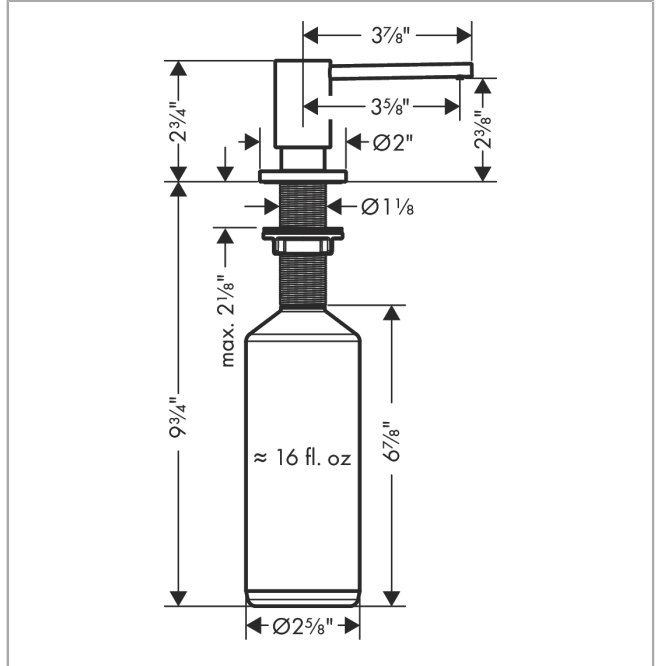

**Soap Dispenser, Focus**

Finishes : **chrome** Part no. : **40438001**

**Description**

**Features**

- metal
- bottle capacity 16 oz
- 1 7/8" maximum counter depth

**Item details**

List Price \$ 60.00

**Product image**

**Scale drawing**

**Soap Dispenser, Focus**

Finishes : **chrome** Part no. : **40438001**

**Exploded drawing**

Year of production: >01/19