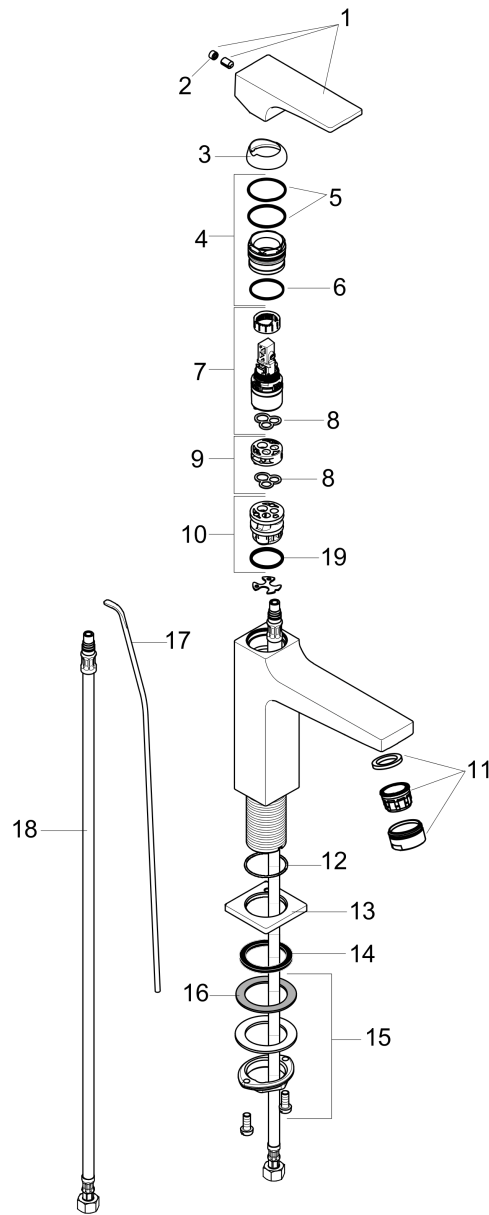

**Metropol**  
**Single-Hole Faucet 110 with Lever Handle and Pop-Up Drain, 0.5 GPM**  
 Finishes : **brushed nickel** Part no. : **32527821**

### Scale drawing

**Metropol**  
**Single-Hole Faucet 110 with Lever Handle and Pop-Up Drain, 0.5 GPM**  
 Finishes : **brushed nickel** Part no. : **32527821**

Exploded drawing

Year of production: >01/20

### Single-Hole Faucet 110 with Lever Handle and Pop-Up Drain, 0.5 GPM

Finishes : **brushed nickel** Part no. : **32527821**

#### Spare parts list

Year of production: >01/20

Pos.	Description	Part no.	Price	PU
1	handle	92995820	-	1
2	screw cover	95704000	-	1
3	flange	92625820	-	1
4	nut	92689000	-	1
5	O-ring 27x1,5	92527000	-	1
6	O-ring 25x1,5	98146000	-	1
7	cartridge, assy	95973001	-	1
8	seal	98865000	-	1
9	adapter for cartridge	92628000	-	1
10	adapter for cartridge	98866000	-	1
11	aerator M24x1 (1,9 l/min)	92300820	-	1
12	O-ring 32x1,5	92936000	-	1
13	escutcheon	93048000	-	1
14	flat seal	98749000	-	1
15	fixing set (Ø 32)	13961000	-	1
16	lever collar	97548000	-	1
17	pull rod	96657820	-	1
18	connection hose 23½" M8x0,75 3/8"	98600001	-	1
19	O-ring 23x2	98398000	-	1
a	O-ring 7x1,5	98422000	-	1
b	pop up waste	88509820	-	1