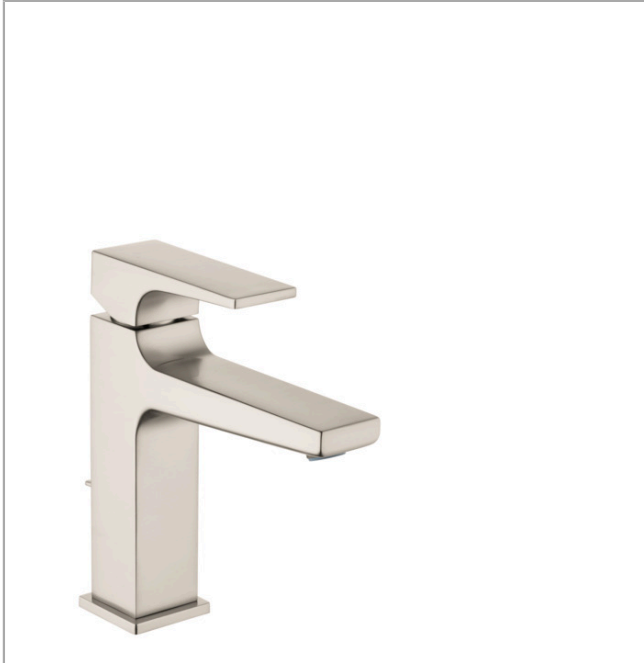

**Metropol**  
**Single-Hole Faucet 110 with Lever Handle and Pop-Up Drain, 0.5 GPM**  
 Finishes : **brushed nickel** Part no. : **32527821**

#### Features

- Spray modes: Aerated spray
- Flow: 0.5 GPM (1.9 L/Min)
- Ceramic cartridge
- Includes pop-up drain

### Scale drawing

**Metropol**  
**Single-Hole Faucet 110 with Lever Handle and Pop-Up Drain, 0.5 GPM**  
 Finishes : **brushed nickel** Part no. : **32527821**

Exploded drawing

Year of production: >01/20

### Single-Hole Faucet 110 with Lever Handle and Pop-Up Drain, 0.5 GPM

Finishes : **brushed nickel** Part no. : **32527821**