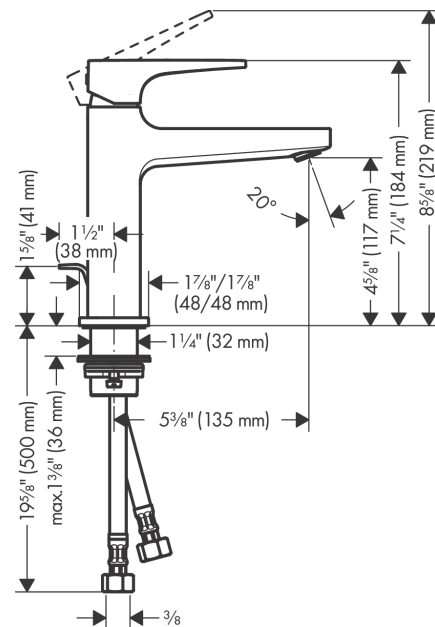

**Metropol**  
**Single-Hole Faucet 110 with Lever Handle and Pop-Up Drain, 0.5 GPM**  
 Finishes : **brushed nickel** Part no. : **32527821**

### Scale drawing

**Metropol**  
**Single-Hole Faucet 110 with Lever Handle and Pop-Up Drain, 0.5 GPM**  
 Finishes : **brushed nickel** Part no. : **32527821**

Exploded drawing

Year of production: >01/20

### Single-Hole Faucet 110 with Lever Handle and Pop-Up Drain, 0.5 GPM

Finishes : **brushed nickel** Part no. : **32527821**

#### Spare parts list

Year of production: >01/20

Pos.	Description	Part no.	Price	PU
1	handle	92995820	-	1
2	screw cover	95704000	-	1
3	flange	92625820	-	1
4	nut	92689000	-	1
5	O-ring 27x1,5	92527000	-	1
6	O-ring 25x1,5	98146000	-	1
7	cartridge, assy	95973001	-	1
8	seal	98865000	-	1
9	adapter for cartridge	92628000	-	1
10	adapter for cartridge	98866000	-	1
11	aerator M24x1 (1,9 l/min)	92300820	-	1
12	O-ring 32x1,5	92936000	-	1
13	escutcheon	93048000	-	1
14	flat seal	98749000	-	1
15	fixing set (Ø 32)	13961000	-	1
16	lever collar	97548000	-	1
17	pull rod	96657820	-	1
18	connection hose 23½" M8x0,75 3/8"	98600001	-	1
19	O-ring 23x2	98398000	-	1
a	O-ring 7x1,5	98422000	-	1
b	pop up waste	88509820	-	1