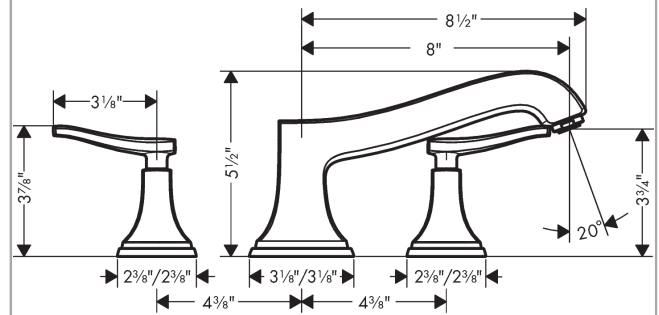

**Metropol Classic**  
**3-Hole Roman Tub Set Trim with Lever Handles**  
 Finishes : **chrome** Part no. : **31428001**

**Description**

**Features**

- 90° ceramic valves

**Item details**

List Price \$ 703.00

**Compliance**

**Product image**

**Scale drawing**

**Metropol Classic**  
**3-Hole Roman Tub Set Trim with Lever Handles**  
 Finishes : **chrome** Part no. : **31428001**

**Exploded drawing**

Year of production: >01/19

**Metropol Classic**  
**3-Hole Roman Tub Set Trim with Lever Handles**  
 Finishes : **chrome**    Part no. : **31428001**

## Spare parts list

Year of production: >01/19

Pos.	Description	Part no.	Price	PU
1	aerator M24x1 (30 l/min)	96512000	-	1
2	nut	92943000	-	1
3	O-ring 32x1,5	92936000	-	1
4	adapter for spout	88512000	-	1
5	escutcheon for spout	92946000	-	1
6	handle for cold water	92822000	-	1
7	handle for hot water	92821000	-	1
8	escutcheon for handle	92824000	-	1
9	escutcheon for handle	92945000	-	1