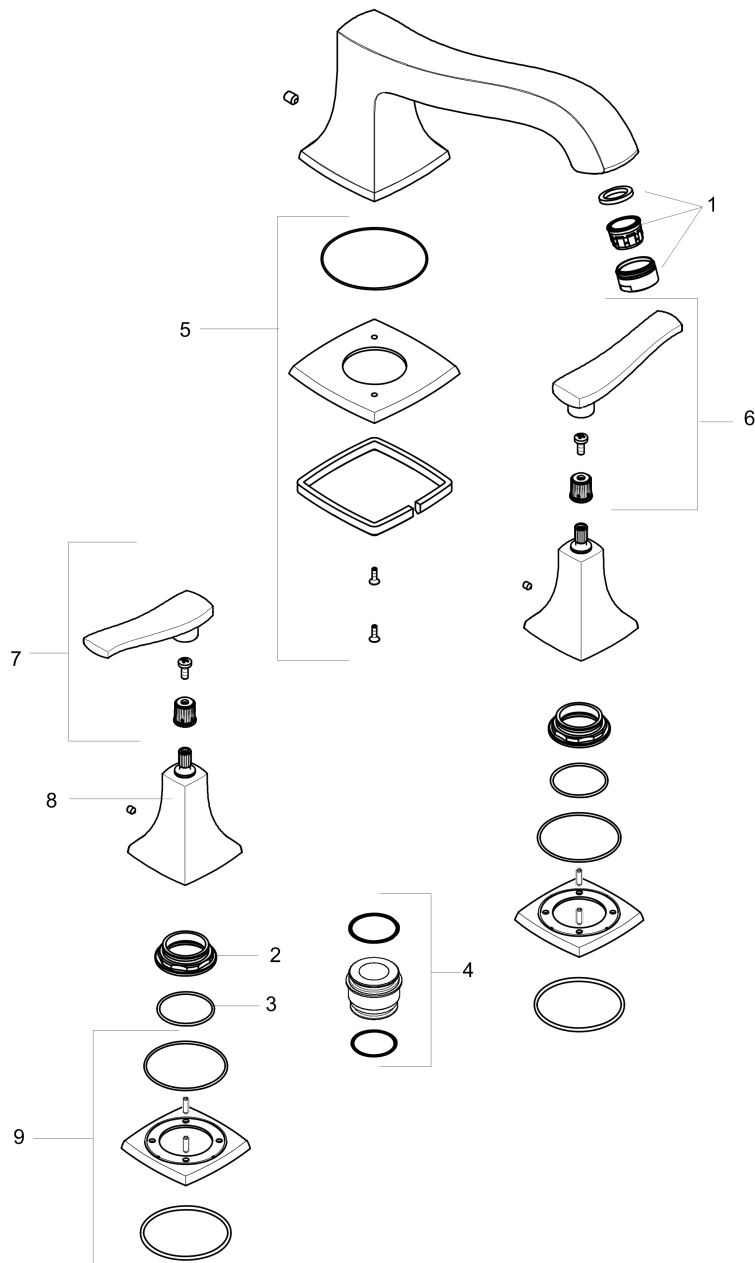

**Metropol Classic**  
**3-Hole Roman Tub Set Trim with Lever Handles**  
 Finishes : **chrome** Part no. : **31428001**

**Description**

**Features**

- 90° ceramic valves

**Item details**

List Price \$ 703.00

**Compliance**

**Product image**

**Scale drawing**

**Metropol Classic**  
**3-Hole Roman Tub Set Trim with Lever Handles**  
 Finishes : **chrome** Part no. : **31428001**

**Exploded drawing**

Year of production: >01/19

**Metropol Classic**  
**3-Hole Roman Tub Set Trim with Lever Handles**  
 Finishes : **chrome**    Part no. : **31428001**

## Spare parts list

Year of production: >01/19

Pos.	Description	Part no.	Price	PU
1	aerator M24x1 (30 l/min)	96512000	-	1
2	nut	92943000	-	1
3	O-ring 32x1,5	92936000	-	1
4	adapter for spout	88512000	-	1
5	escutcheon for spout	92946000	-	1
6	handle for cold water	92822000	-	1
7	handle for hot water	92821000	-	1
8	escutcheon for handle	92824000	-	1
9	escutcheon for handle	92945000	-	1